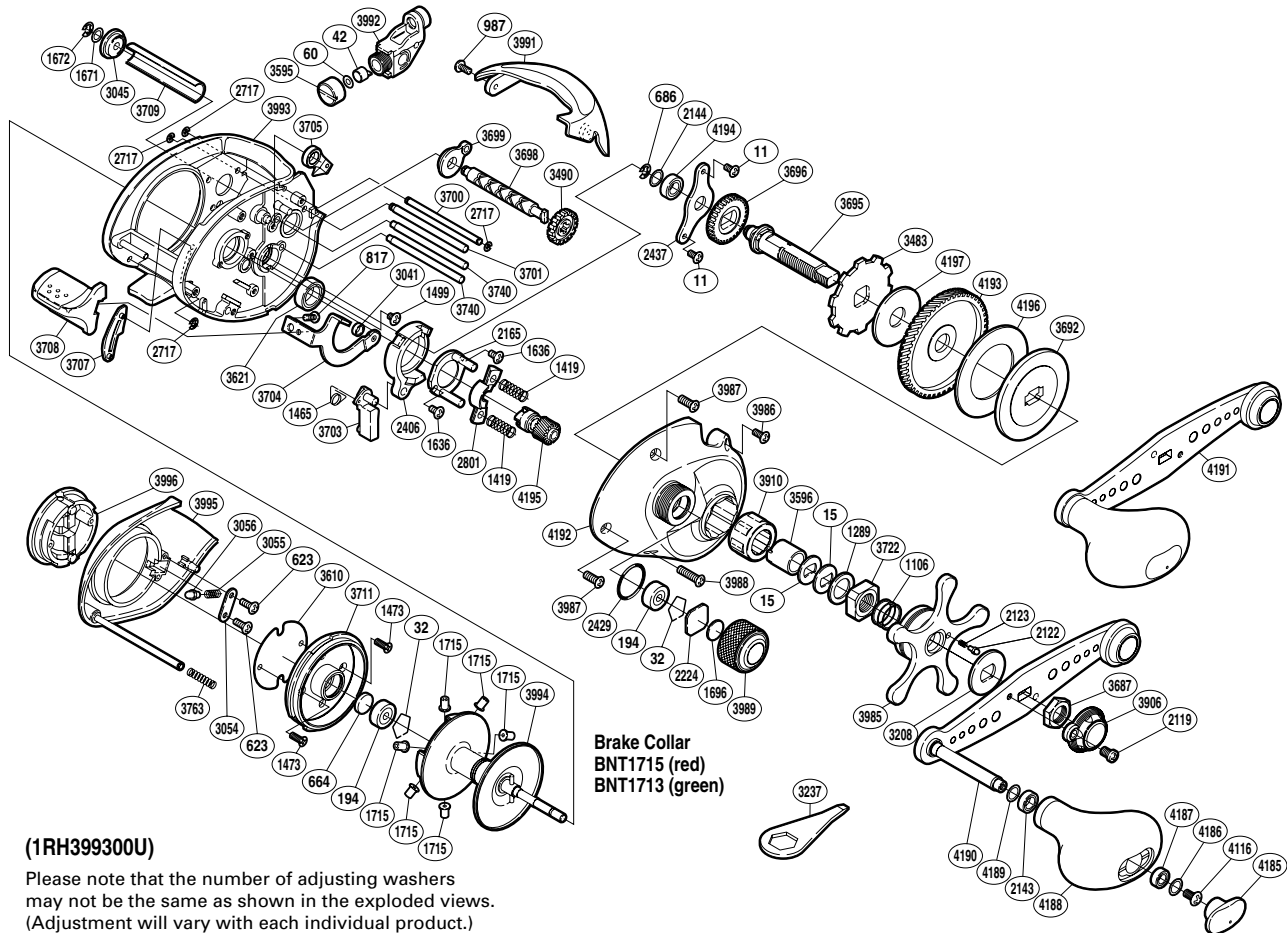

SHIMANO

CURADO

CU-300EJ

(1RH399300U)

Please note that the number of adjusting washers may not be the same as shown in the exploded views. (Adjustment will vary with each individual product.)

Part No.	Description	Part No.	Description	Part No.	Description
BNT0011	Screw	BNT2717	E Lock	BNT3906	Handle Retainer
BNT0015	Drag Spring Washer	BNT2801	Yoke	BNT3910	Roller Clutch Bearing
BNT0032	Bearing Retainer	BNT3041	Clutch Plate Shaft Support	BNT3985	Star Drag
BNT0042	Line Guide Pawl	BNT3045	Worm Bushing B	BNT3986	Screw
BNT0060	Spacer	BNT3054	Click Pin Retainer	BNT3987	Screw
BNT0194	Ball Bearing	BNT3055	Click Spring	BNT3988	Screw
BNT0623	Screw	BNT3056	Click Pin	BNT3989	Cast Control Cap
BNT0664	Spacer B	BNT3208	Star Drag Click Plate	BNT3991	Thumb Rest
BNT0686	E Lock	BNT3483	Anti-Reverse Ratchet	BNT3992	Line Guide
BNT0817	Screw	BNT3490	Idle Gear	BNT3993	One-Piece Frame
BNT0987	Screw	BNT3595	Pawl Cap	BNT3994	Spool Assembly
BNT1106	Star Drag Spring	BNT3596	Roller Clutch Inner Tube	BNT3995	Left Side Plate
BNT1289	Star Drag Spacer	BNT3610	Brake Case Spacer	BNT3996	Turnkey Dial
BNT1419	Yoke Spring	BNT3621	Ball Bearing	BNT4116	Screw
BNT1465	Clutch Pawl Spring	BNT3687	Handle Nut	BNT4185	Handle Knob Seal
BNT1473	Screw	BNT3692	Key Washer	BNT4186	Washer
BNT1499	Screw	BNT3695	Drive Shaft	BNT4187	Ball Bearing
BNT1636	Screw	BNT3696	Idle Gear	BNT4188	Handle Knob
BNT1671	Washer	BNT3698	Worm Shaft	BNT4189	Handle Knob Shaft Seal
BNT1672	E Lock	BNT3699	Worm Bushing A	BNT4190	Handle Shank Assembly
BNT1696	Cast Control Spacer	BNT3700	Line Guard	BNT4191	Handle Assembly
BNT1715	Brake Collar (red)	BNT3701	Level Wind Guide	BNT4192	Right Side Plate
BNT2119	Screw	BNT3703	Clutch Pawl	BNT4193	Drive Gear
BNT2122	Click Pin	BNT3704	Clutch Plate	BNT4194	Ball Bearing
BNT2123	Click Spring	BNT3705	Anti-Reverse Pawl	BNT4195	Pinion Gear
BNT2143	Ball Bearing	BNT3707	Clutch Bar Guide B	BNT4196	Drag Washer
BNT2144	Washer	BNT3708	Quick-Fire II Clutch Bar	BNT4197	Drag Washer
BNT2165	Clutch Cam Retainer	BNT3709	Level Wind Guard		
BNT2224	Spool Tension Spacer	BNT3711	Brake Case		
BNT2406	Clutch Cam	BNT3722	Star Drag Nut		
BNT2429	O Ring	BNT3740	Stabilizer Bar	BNT1713	Brake Collar (green) (accessory)
BNT2437	Drive Shaft Retainer	BNT3763	Side Plate Spring	BNT3237	Wrench (accessory)