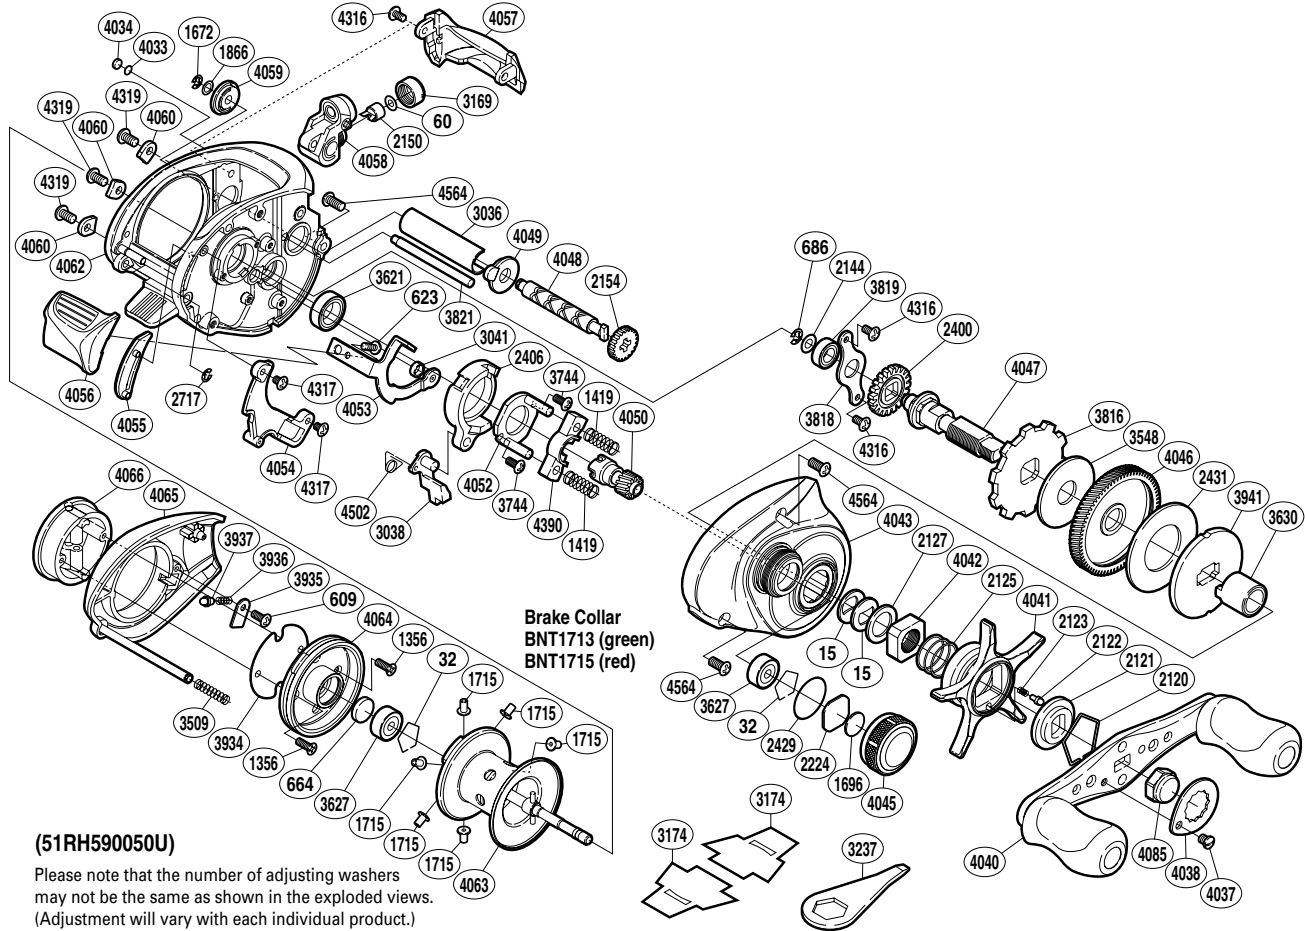

SHIMANO

CORE S A-RB

COR-50MG7

(51RH590050U)

Please note that the number of adjusting washers may not be the same as shown in the exploded views. (Adjustment will vary with each individual product.)

Part No.	Description	Part No.	Description	Part No.	Description
BNT0015	Drag Spring Washer	BNT3038	Clutch Pawl	BNT4048	Worm Shaft
BNT0032	Bearing Retainer	BNT3041	Clutch Plate Shaft Support	BNT4049	Worm Bushing A
BNT0060	Spacer	BNT3169	Pawl Cap	BNT4050	Pinion Gear
BNT0609	Screw	BNT3509	Side Plate Spring	BNT4052	Clutch Cam Retainer
BNT0623	Screw	BNT3548	Drag Washer	BNT4053	Clutch Plate
BNT0664	Spacer B	BNT3621	Ball Bearing	BNT4054	Clutch Guard
BNT0686	E Lock	BNT3627	Ball Bearing	BNT4055	Clutch Bar Guide B
BNT1356	Screw	BNT3630	Roller Clutch Inner Tube	BNT4056	Quick-Fire II Clutch Bar
BNT1419	Yoke Spring	BNT3744	Screw	BNT4057	Level Wind Protector
BNT1672	E Lock	BNT3816	Anti-Reverse Ratchet	BNT4058	Line Guide
BNT1696	Cast Control Spacer	BNT3818	Drive Shaft Retainer	BNT4059	Worm Bushing B
BNT1715	Brake Collar (red)	BNT3819	Ball Bearing	BNT4060	Side Frame Plate
BNT1866	Spacer	BNT3821	Level Wind Guide	BNT4062	One-Piece Frame
BNT2120	Click Plate Retainer	BNT3934	Brake Case Spacer	BNT4063	Spool Assembly
BNT2121	Star Drag Click	BNT3935	Brake Spring Retainer	BNT4064	Brake Case
BNT2122	Click Pin	BNT3936	Click Spring	BNT4065	Left Side Plate
BNT2123	Click Spring	BNT3937	Click Pin	BNT4066	Turnkey Dial
BNT2125	Star Drag Spring	BNT3941	Key Washer	BNT4085	Handle Nut
BNT2127	Star Drag Spacer	BNT4033	Washer	BNT4316	Screw
BNT2144	Washer	BNT4034	Anti-Thrust Washer	BNT4317	Screw
BNT2150	Line Guide Pawl	BNT4037	Screw	BNT4319	Screw
BNT2154	Idle Gear	BNT4038	Handle Retainer	BNT4390	Yoke
BNT2224	Spool Tension Spacer	BNT4040	Handle Assembly	BNT4502	Clutch Pawl Spring
BNT2400	Idle Gear	BNT4041	Star Drag	BNT4564	Screw
BNT2406	Clutch Cam	BNT4042	Star Drag Nut		
BNT2429	O Ring	BNT4043	Right Side Plate		
BNT2431	Drag Washer	BNT4045	Cast Control Cap	BNT1713	Brake Collar (green) (accessory)
BNT2717	E Lock	BNT4046	Drive Gear	BNT3174	Reel Seat Spacer (accessory)
BNT3036	Level Wind Guard	BNT4047	Drive Shaft	BNT3237	Wrench (accessory)