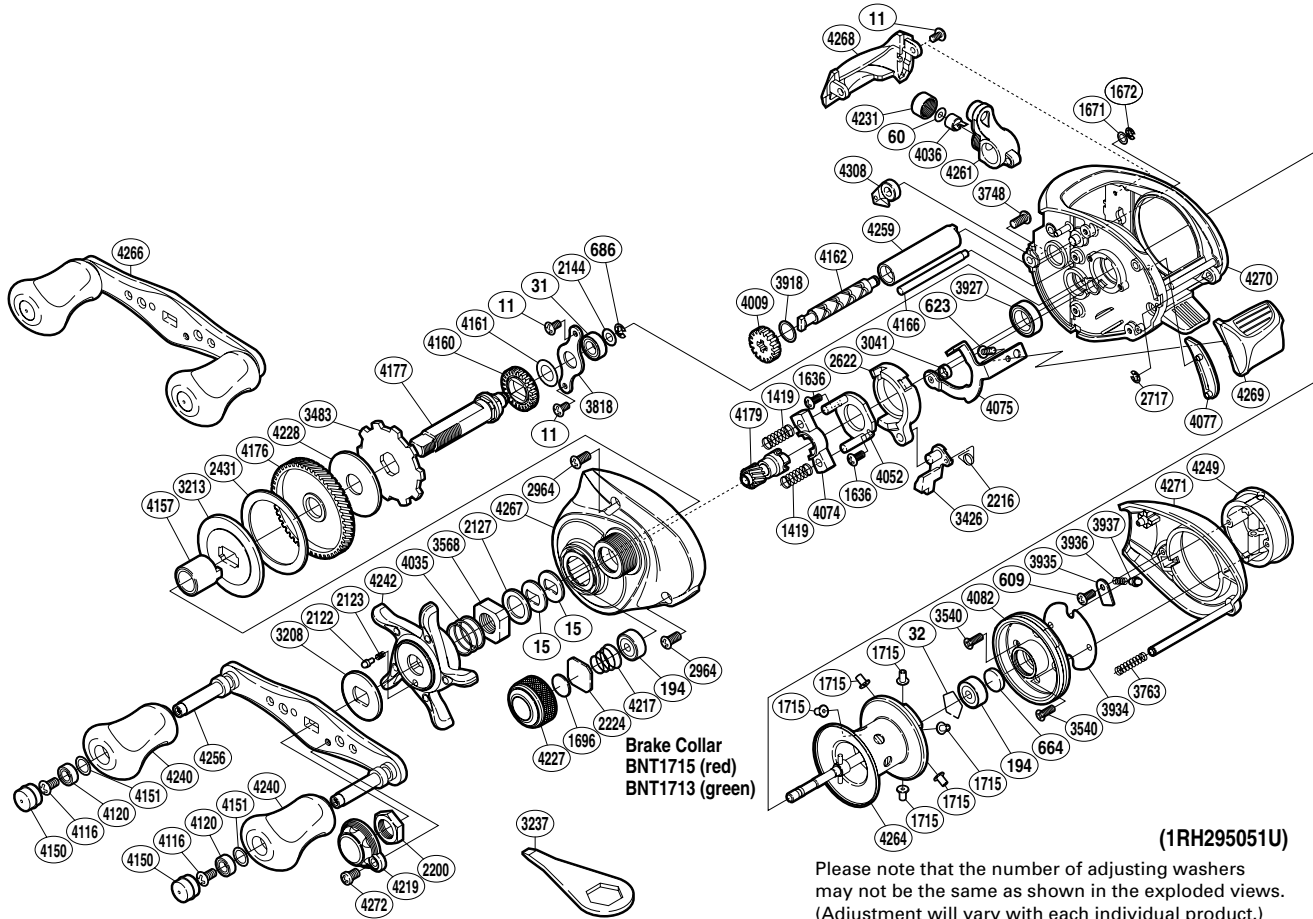

SHIMANO

CHRONARCH SA-RB

CH-51E

Please note that the number of adjusting washers may not be the same as shown in the exploded views. (Adjustment will vary with each individual product.)

Part No.	Description	Part No.	Description	Part No.	Description
BNT0011	Screw	BNT3213	Key Washer	BNT4162	Worm Shaft
BNT0015	Drag Spring Washer	BNT3426	Clutch Pawl	BNT4166	Level Wind Guide
BNT0031	Ball Bearing	BNT3483	Anti-Reverse Ratchet	BNT4176	Drive Gear
BNT0032	Bearing Retainer	BNT3540	Screw	BNT4177	Drive Shaft
BNT0060	Spacer	BNT3568	Star Drag Nut	BNT4179	Pinion Gear
BNT0194	Ball Bearing	BNT3748	Screw	BNT4217	Spool Tension Spring
BNT0609	Screw	BNT3763	Side Plate Spring	BNT4219	Handle Retainer
BNT0623	Screw	BNT3818	Drive Shaft Retainer	BNT4227	Cast Control Cap
BNT0664	Spacer B	BNT3918	Washer	BNT4228	Drag Washer
BNT0686	E Lock	BNT3927	Ball Bearing	BNT4231	Pawl Cap
BNT1419	Yoke Spring	BNT3934	Brake Case Spacer	BNT4240	Handle Knob
BNT1636	Screw	BNT3935	Brake Spring Retainer	BNT4242	Star Drag
BNT1671	Washer	BNT3936	Click Spring	BNT4249	Turnkey Dial
BNT1672	E Lock	BNT3937	Click Pin	BNT4256	Handle Shank Assembly
BNT1696	Cast Control Spacer	BNT4009	Idle Gear	BNT4259	Level Wind Guard
BNT1715	Brake Collar (red)	BNT4035	Star Drag Spring	BNT4261	Line Guide
BNT2122	Click Pin	BNT4036	Line Guide Pawl	BNT4264	Spool Assembly
BNT2123	Click Spring	BNT4052	Clutch Cam Retainer	BNT4266	Handle Assembly
BNT2127	Star Drag Spacer	BNT4074	Yoke	BNT4267	Left Side Plate
BNT2144	Washer	BNT4075	Clutch Plate	BNT4268	Level Wind Protector
BNT2200	Handle Nut	BNT4077	Clutch Bar Guide	BNT4269	Quick-Fire II Clutch Bar
BNT2216	Clutch Pawl Spring	BNT4082	Brake Case	BNT4270	One-Piece Frame
BNT2224	Spool Tension Spacer	BNT4116	Screw	BNT4271	Right Side Plate
BNT2431	Drag Washer	BNT4120	Ball Bearing	BNT4272	Screw
BNT2622	Clutch Cam	BNT4150	Handle Knob Seal	BNT4308	Anti-Reverse Pawl
BNT2717	E Lock	BNT4151	Washer		
BNT2964	Screw	BNT4157	Roller Clutch Inner Tube		
BNT3041	Clutch Plate Shaft Support	BNT4160	Idle Gear	BNT1713	Brake Collar (green) (accessory)
BNT3208	Star Drag Click Plate	BNT4161	Washer	BNT3237	Wrench (accessory)