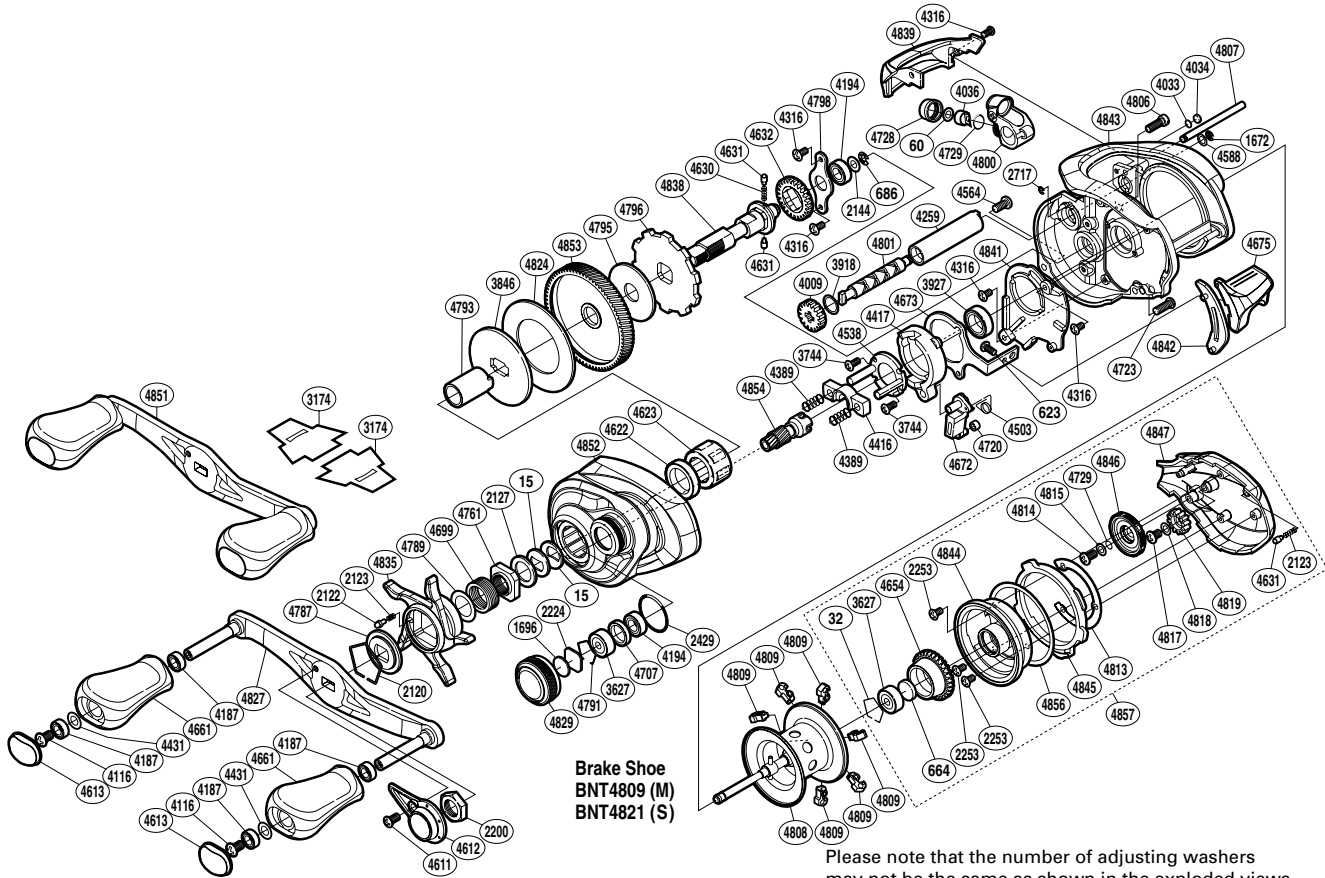

SHIMANO

Metanium SA-RB

META-XGL

(51RH755000U)

Please note that the number of adjusting washers may not be the same as shown in the exploded views. (Adjustment will vary with each individual product.)

Part No.	Description	Part No.	Description	Part No.	Description
BNT0015	Drag Spring Washer	BNT4417	Clutch Cam	BNT4801	Worm Shaft
BNT0032	Bearing Retainer	BNT4431	Washer	BNT4806	Screw
BNT0060	Spacer	BNT4503	Clutch Pawl Spring	BNT4807	Level Wind Guide
BNT0623	Screw	BNT4538	Clutch Cam Retainer	BNT4808	Spool Assembly
BNT0664	Spacer B	BNT4564	Screw	BNT4809	Brake Shoe M
BNT0686	E Lock	BNT4588	Washer	BNT4813	Brake Case Washer
BNT1672	E Lock	BNT4611	Screw	BNT4814	Screw
BNT1696	Cast Control Spacer	BNT4612	Handle Retainer	BNT4815	Washer
BNT2120	Click Plate Retainer	BNT4613	Handle Knob Seal	BNT4817	Screw
BNT2122	Click Pin	BNT4622	Drive Shaft Holder Bushing	BNT4818	Washer
BNT2123	Click Spring	BNT4623	Roller Clutch Bearing	BNT4819	Idle Gear
BNT2127	Star Drag Spacer	BNT4630	Idle Gear Spring	BNT4824	Drag Washer
BNT2144	Washer	BNT4631	Idle Gear Pin	BNT4827	Handle Shank Assembly
BNT2200	Handle Nut	BNT4632	Idle Gear	BNT4829	Cast Control Cap
BNT2224	Spool Tension Spacer	BNT4654	Brake Pipe Gear	BNT4835	Star Drag
BNT2253	Screw	BNT4661	Handle Knob	BNT4838	Drive Shaft
BNT2429	O Ring	BNT4672	Clutch Pawl	BNT4839	Level Wind Protector
BNT2717	E Lock	BNT4673	Clutch Plate	BNT4841	Clutch Guard
BNT3627	Ball Bearing	BNT4675	Quick-Fire II Clutch Bar	BNT4842	Clutch Bar Guide
BNT3744	Screw	BNT4699	Star Drag Spring	BNT4843	One-Piece Frame
BNT3846	Key Washer	BNT4707	Bearing Spacer	BNT4844	Brake Case
BNT3918	Washer	BNT4720	Clutch Pawl Bushing	BNT4845	Side Plate Cam Lever
BNT3927	Ball Bearing	BNT4723	Screw	BNT4846	BR Dial
BNT4009	Idle Gear	BNT4728	Pawl Cap	BNT4847	Right Side Plate
BNT4033	Washer	BNT4729	O Ring	BNT4851	Handle Assembly
BNT4034	Anti-Thrust Washer	BNT4761	Star Drag Nut	BNT4852	Left Side Plate
BNT4036	Line Guide Pawl	BNT4787	Star Drag Click Plate	BNT4853	Drive Gear
BNT4116	Screw	BNT4789	Washer	BNT4854	Pinion Gear
BNT4187	Ball Bearing	BNT4791	Bearing Retainer	BNT4856	Washer
BNT4194	Ball Bearing	BNT4793	Roller Clutch Inner Tube	BNT4857	Right Side Plate Assembly
BNT4259	Level Wind Guard	BNT4795	Drag Washer		
BNT4316	Screw	BNT4796	Anti-Reverse Ratchet	BNT3174	Reel Seat Spacer (accessory)
BNT4389	Yoke Spring	BNT4798	Drive Shaft Retainer	BNT4692	B-100 Oil (accessory)
BNT4416	Yoke	BNT4800	Line Guide	BNT4821	Brake Shoe S (accessory)