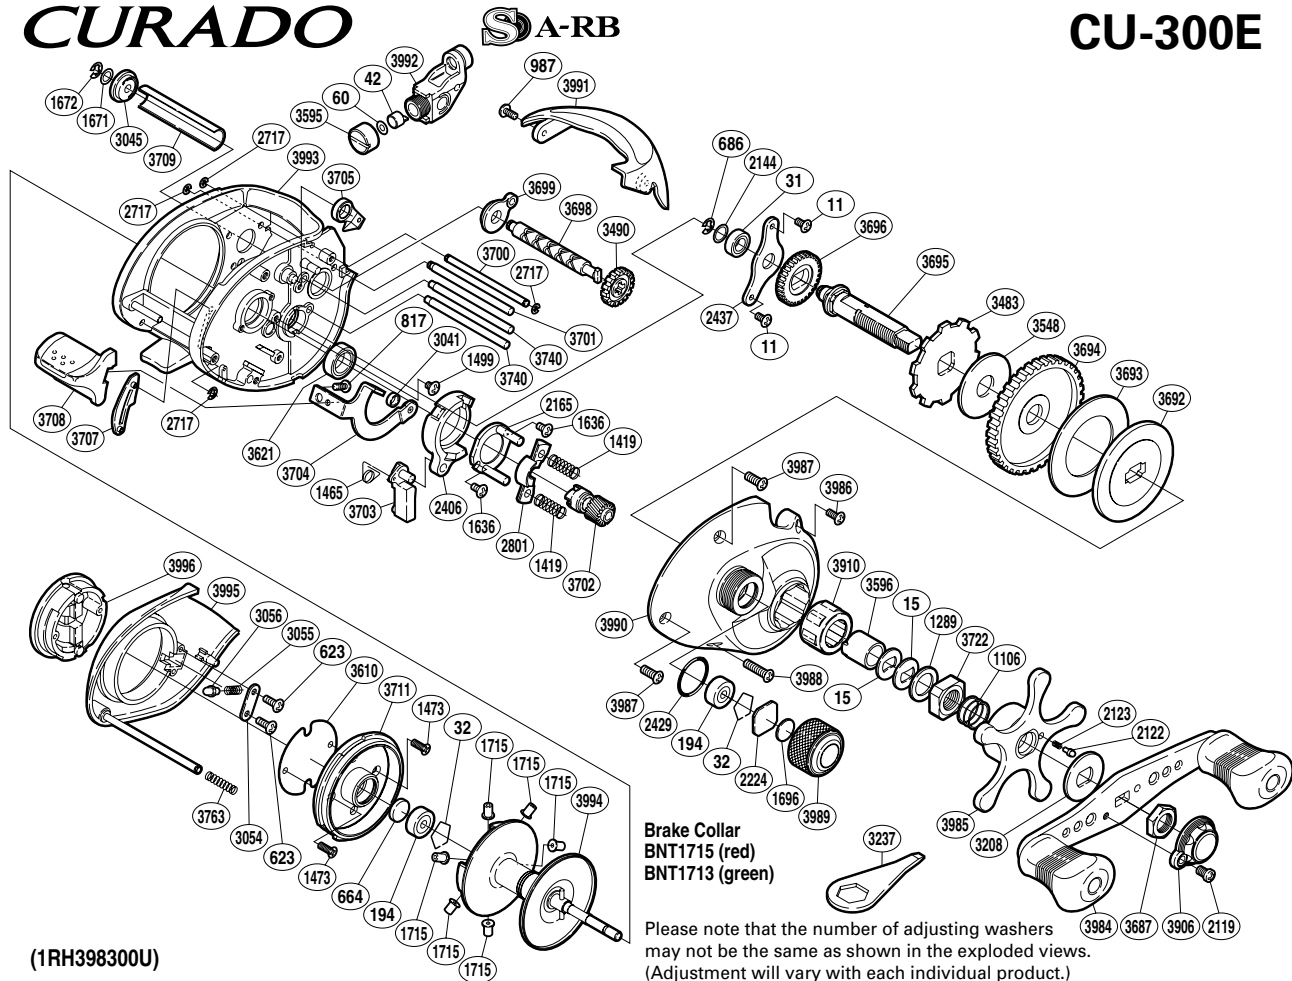

# SHIMANO

## CURADO

S A-RB

CU-300E

(1RH398300U)

Part No.	Description	Part No.	Description	Part No.	Description
BNT0011	Screw	BNT2406	Clutch Cam	BNT3703	Clutch Pawl
BNT0015	Drag Spring Washer	BNT2429	O Ring	BNT3704	Clutch Plate
BNT0031	Ball Bearing	BNT2437	Drive Shaft Retainer	BNT3705	Anti-Reverse Pawl
BNT0032	Bearing Retainer	BNT2717	E Lock	BNT3707	Clutch Bar Guide B
BNT0042	Line Guide Pawl	BNT2801	Yoke	BNT3708	Quick-Fire II Clutch Bar
BNT0060	Spacer	BNT3041	Clutch Plate Shaft Support	BNT3709	Level Wind Guard
BNT0194	Ball Bearing	BNT3045	Worm Bushing B	BNT3711	Brake Case
BNT0623	Screw	BNT3054	Click Pin Retainer	BNT3722	Star Drag Nut
BNT0664	Spacer B	BNT3055	Click Spring	BNT3740	Stabilizer Bar
BNT0686	E Lock	BNT3056	Click Pin	BNT3763	Side Plate Spring
BNT0817	Screw	BNT3208	Star Drag Click Plate	BNT3906	Handle Retainer
BNT0987	Screw	BNT3483	Anti-Reverse Ratchet	BNT3910	Roller Clutch Bearing
BNT1106	Star Drag Spring	BNT3490	Idle Gear	BNT3984	Handle Assembly
BNT1289	Star Drag Spacer	BNT3548	Drag Washer	BNT3985	Star Drag
BNT1419	Yoke Spring	BNT3595	Pawl Cap	BNT3986	Screw
BNT1465	Clutch Pawl Spring	BNT3596	Roller Clutch Inner Tube	BNT3987	Screw
BNT1473	Screw	BNT3610	Brake Case Spacer	BNT3988	Screw
BNT1499	Screw	BNT3621	Ball Bearing	BNT3989	Cast Control Cap
BNT1636	Screw	BNT3687	Handle Nut	BNT3990	Right Side Plate
BNT1671	Washer	BNT3692	Key Washer	BNT3991	Thumb Rest
BNT1672	E Lock	BNT3693	Drag Washer	BNT3992	Line Guide
BNT1696	Cast Control Spacer	BNT3694	Drive Gear	BNT3993	One-Piece Frame
BNT1715	Brake Collar (red)	BNT3695	Drive Shaft	BNT3994	Spool Assembly
BNT2119	Screw	BNT3696	Idle Gear	BNT3995	Left Side Plate
BNT2122	Click Pin	BNT3698	Worm Shaft	BNT3996	Turnkey Dial
BNT2123	Click Spring	BNT3699	Worm Bushing A		
BNT2144	Washer	BNT3700	Line Guard		
BNT2165	Clutch Cam Retainer	BNT3701	Level Wind Guide	BNT1713	Brake Collar (green) (accessory)
BNT2224	Spool Tension Spacer	BNT3702	Pinion Gear	BNT3237	Wrench (accessory)

(200701)