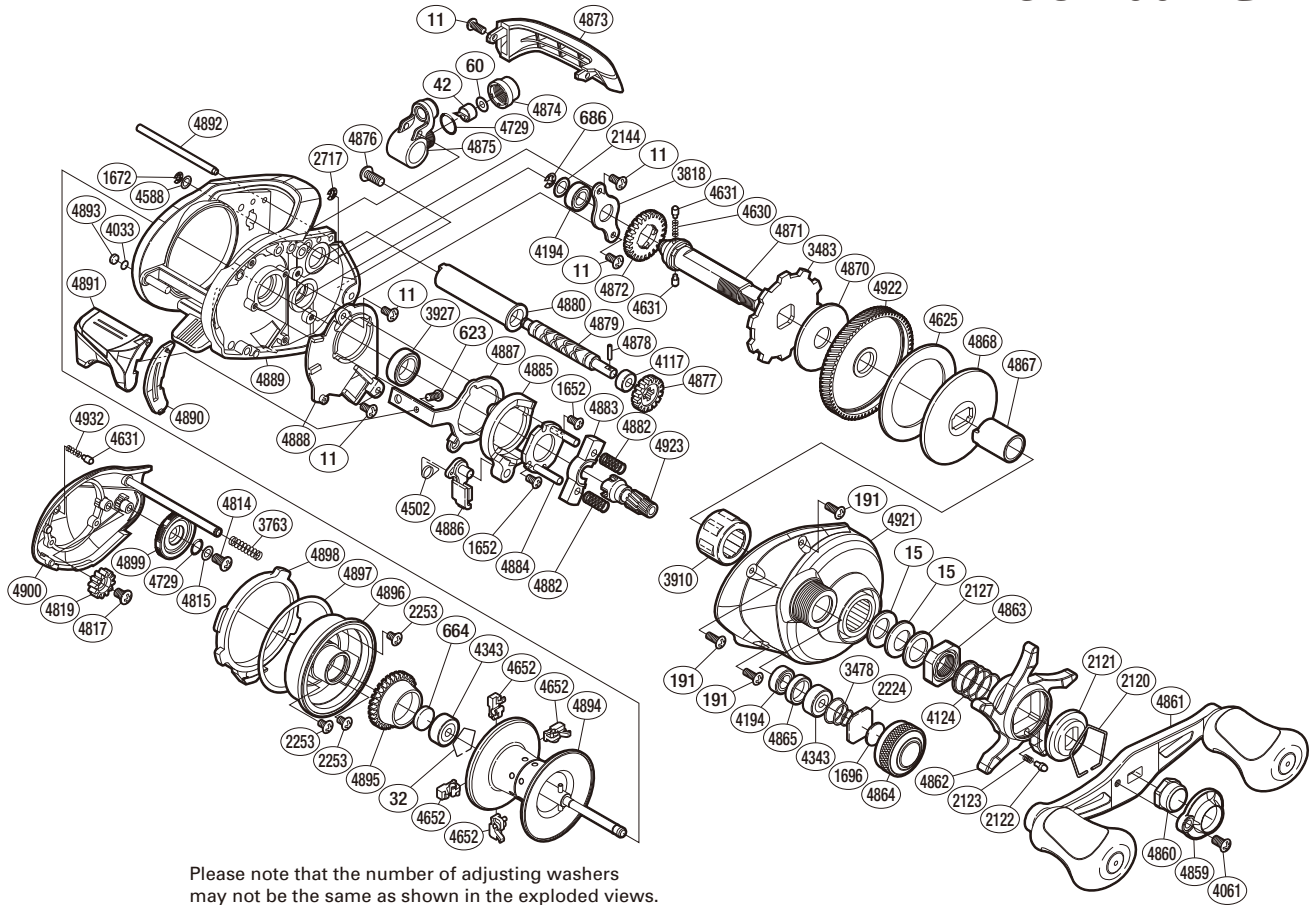

SHIMANO

CURADO S A-RB

CU-200IHG

Please note that the number of adjusting washers may not be the same as shown in the exploded views. (Adjustment will vary with each individual product.)

(51RH39G200U)

Part No.	Description	Part No.	Description	Part No.	Description
BNT0011	Screw	BNT4124	Star Drag Spring	BNT4877	Idle Gear
BNT0015	Drag Spring Washer	BNT4194	Ball Bearing	BNT4878	Worm Shaft Pin
BNT0032	Bearing Retainer	BNT4343	Ball Bearing	BNT4879	Worm Shaft
BNT0042	Line Guide Pawl	BNT4502	Clutch Pawl Spring	BNT4880	Level Wind Guard
BNT0060	Spacer	BNT4588	Washer	BNT4882	Yoke Spring
BNT0191	Screw	BNT4625	Drag Washer	BNT4883	Yoke
BNT0623	Screw	BNT4630	Idle Gear Spring	BNT4884	Clutch Cam Retainer
BNT0664	Spacer B	BNT4631	Idle Gear Pin	BNT4885	Clutch Cam
BNT0686	E Lock	BNT4652	Brake Shoe	BNT4886	Clutch Pawl
BNT1652	Screw	BNT4729	O Ring	BNT4887	Clutch Plate
BNT1672	E Lock	BNT4814	Screw	BNT4888	Clutch Guard
BNT1696	Cast Control Spacer	BNT4815	Washer	BNT4889	One-Piece Frame
BNT2120	Click Plate Retainer	BNT4817	Screw	BNT4890	Clutch Bar Guide
BNT2121	Star Drag Click Plate	BNT4819	Idle Gear	BNT4891	Quick-Fire II Clutch Bar
BNT2122	Click Pin	BNT4859	Handle Nut Plate	BNT4892	Stabilizer Bar
BNT2123	Click Spring	BNT4860	Handle Nut	BNT4893	Anti-Thrust Washer
BNT2127	Star Drag Spacer	BNT4861	Handle Assembly	BNT4894	Spool Assembly
BNT2144	Washer	BNT4862	Star Drag	BNT4895	Brake Ring Gear
BNT2224	Spool Tension Spacer	BNT4863	Star Drag Nut	BNT4896	Brake Case
BNT2253	Screw	BNT4864	Cast Control Cap	BNT4897	Washer
BNT2717	E Lock	BNT4865	Bearing Spacer	BNT4898	Side Plate Cam Lever
BNT3478	Spool Tension Spring	BNT4867	Roller Clutch Inner Tube	BNT4899	Brake Dial
BNT3483	Anti-Reverse Ratchet	BNT4868	Key Washer	BNT4900	Left Side Plate
BNT3763	Side Plate Spring	BNT4870	Drag Washer	BNT4921	Right Side Plate
BNT3818	Drive Shaft Retainer	BNT4871	Drive Shaft	BNT4922	Drive Gear
BNT3910	Roller Clutch Bearing	BNT4872	Idle Gear	BNT4923	Pinion Gear
BNT3927	Ball Bearing	BNT4873	Level Wind Protector	BNT4932	Click Spring
BNT4033	Washer	BNT4874	Pawl Cap		
BNT4061	Screw	BNT4875	Line Guide		
BNT4117	Bushing	BNT4876	Screw	BNT4692	B-100 Oil (accessory)