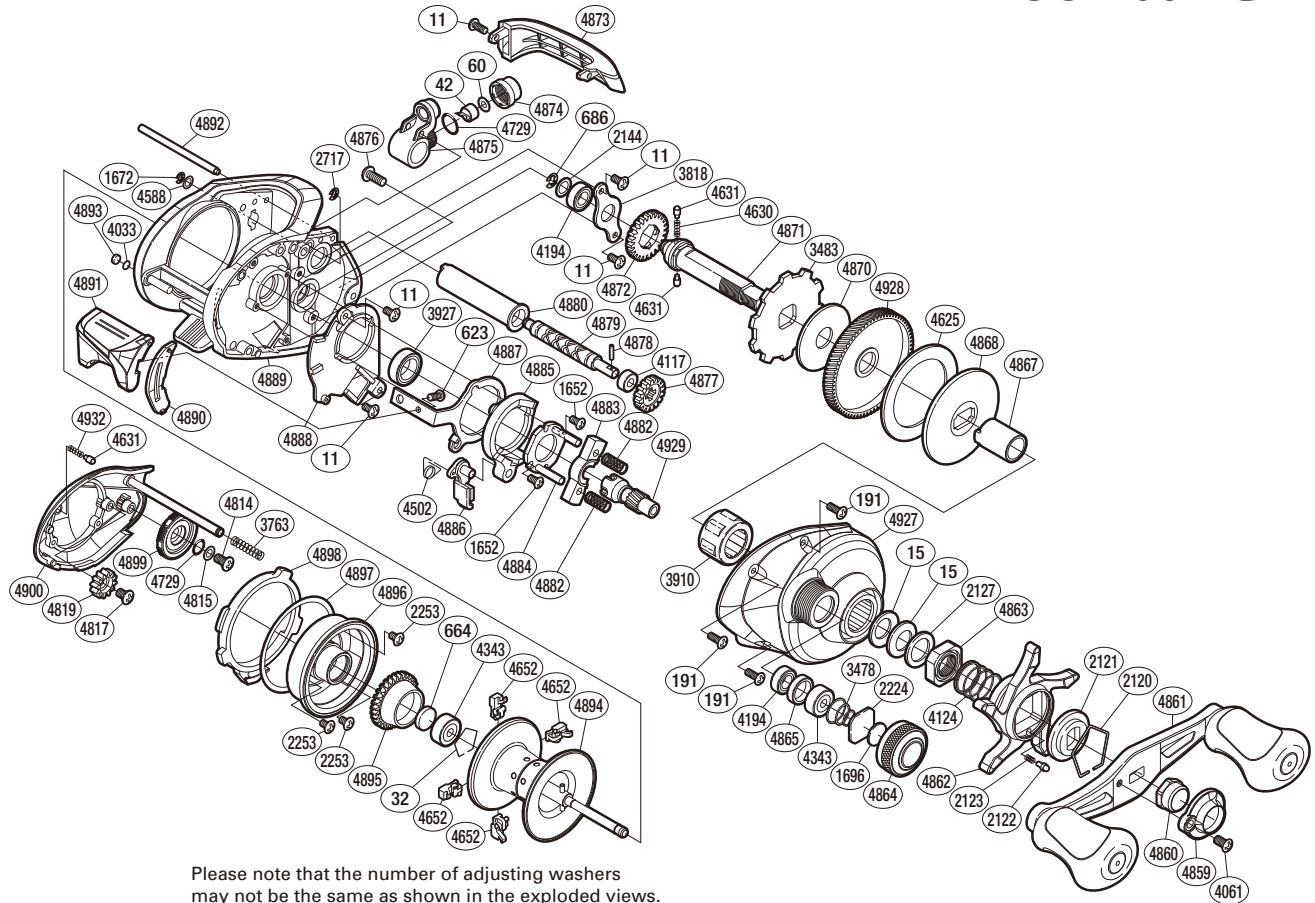

SHIMANO

CURADO S A-RB

CU-200IPG

Please note that the number of adjusting washers may not be the same as shown in the exploded views. (Adjustment will vary with each individual product.)

(51RH39H200U)

Part No.	Description	BNT No.	Description	BNT No.	Description
BNT0011	Screw	BNT4124	Star Drag Spring	BNT4877	Idle Gear
BNT0015	Drag Spring Washer	BNT4194	Ball Bearing	BNT4878	Worm Shaft Pin
BNT0032	Bearing Retainer	BNT4343	Ball Bearing	BNT4879	Worm Shaft
BNT0042	Line Guide Pawl	BNT4502	Clutch Pawl Spring	BNT4880	Level Wind Guard
BNT0060	Spacer	BNT4588	Washer	BNT4882	Yoke Spring
BNT0191	Screw	BNT4625	Drag Washer	BNT4883	Yoke
BNT0623	Screw	BNT4630	Idle Gear Spring	BNT4884	Clutch Cam Retainer
BNT0664	Spacer B	BNT4631	Idle Gear Pin	BNT4885	Clutch Cam
BNT0686	E Lock	BNT4652	Brake Shoe	BNT4886	Clutch Pawl
BNT1652	Screw	BNT4729	O Ring	BNT4887	Clutch Plate
BNT1672	E Lock	BNT4814	Screw	BNT4888	Clutch Guard
BNT1696	Cast Control Spacer	BNT4815	Washer	BNT4889	One-Piece Frame
BNT2120	Click Plate Retainer	BNT4817	Screw	BNT4890	Clutch Bar Guide
BNT2121	Star Drag Click Plate	BNT4819	Idle Gear	BNT4891	Quick-Fire II Clutch Bar
BNT2122	Click Pin	BNT4859	Handle Nut Plate	BNT4892	Stabilizer Bar
BNT2123	Click Spring	BNT4860	Handle Nut	BNT4893	Anti-Thrust Washer
BNT2127	Star Drag Spacer	BNT4861	Handle Assembly	BNT4894	Spool Assembly
BNT2144	Washer	BNT4862	Star Drag	BNT4895	Brake Ring Gear
BNT2224	Spool Tension Spacer	BNT4863	Star Drag Nut	BNT4896	Brake Case
BNT2253	Screw	BNT4864	Cast Control Cap	BNT4897	Washer
BNT2717	E Lock	BNT4865	Bearing Spacer	BNT4898	Side Plate Cam Lever
BNT3478	Spool Tension Spring	BNT4867	Roller Clutch Inner Tube	BNT4899	Brake Dial
BNT3483	Anti-Reverse Ratchet	BNT4868	Key Washer	BNT4900	Left Side Plate
BNT3763	Side Plate Spring	BNT4870	Drag Washer	BNT4927	Right Side Plate
BNT3818	Drive Shaft Retainer	BNT4871	Drive Shaft	BNT4928	Drive Gear
BNT3910	Roller Clutch Bearing	BNT4872	Idle Gear	BNT4929	Pinion Gear
BNT3927	Ball Bearing	BNT4873	Level Wind Protector	BNT4932	Click Spring
BNT4033	Washer	BNT4874	Pawl Cap		
BNT4061	Screw	BNT4875	Line Guide		
BNT4117	Bushing	BNT4876	Screw	BNT4692	B-100 Oil (accessory)