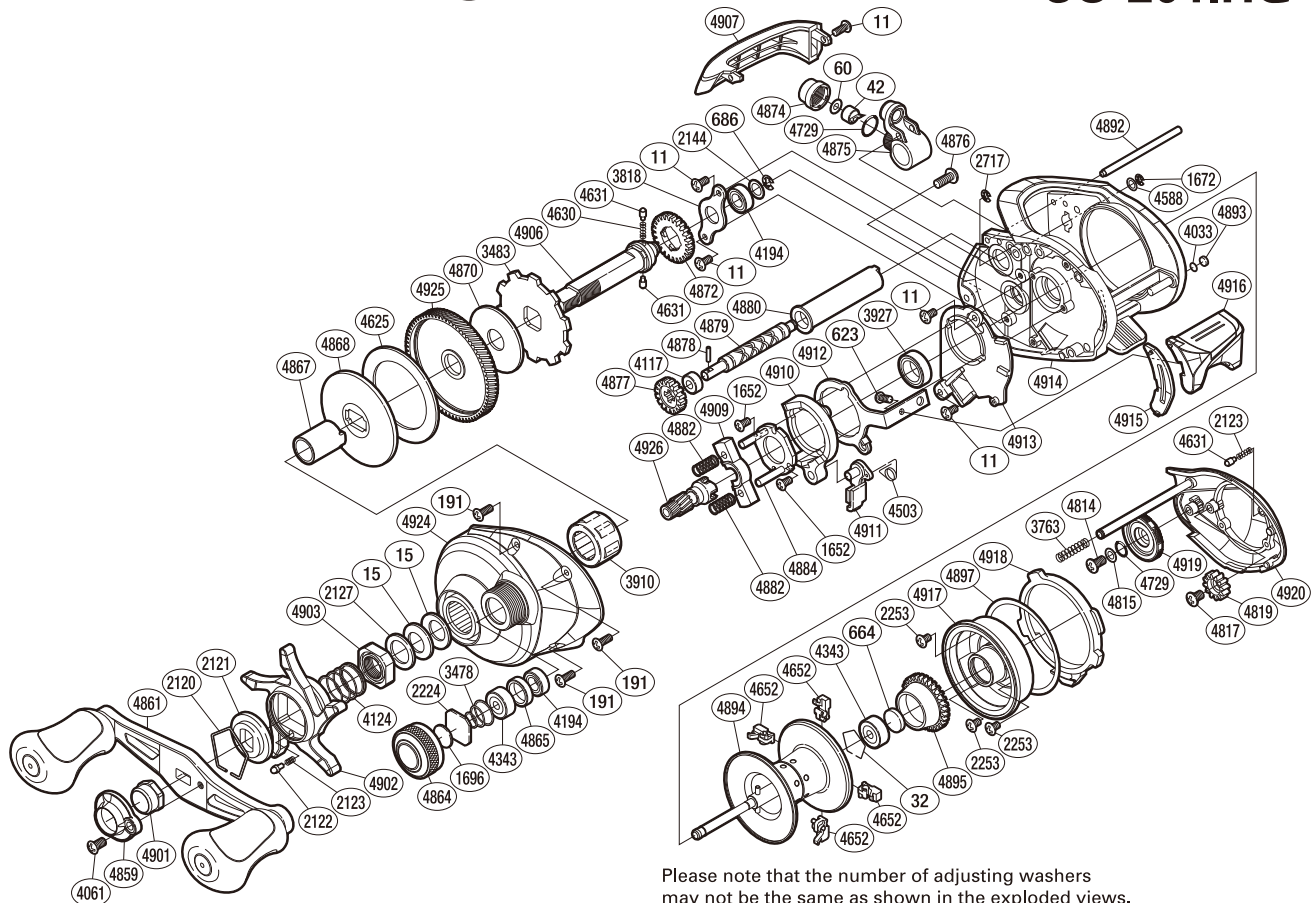

## CU-201HG

Please note that the number of adjusting washers may not be the same as shown in the exploded views. (Adjustment will vary with each individual product.) (51RH39G201U)

Part No.	Description	Part No.	Description	Part No.	Description
BNT0011	Screw	BNT4124	Star Drag Spring	BNT4884	Clutch Cam Retainer
BNT0015	Drag Spring Washer	BNT4194	Ball Bearing	BNT4892	Stabilizer Bar
BNT0032	Bearing Retainer	BNT4343	Ball Bearing	BNT4893	Anti-Thrust Washer
BNT0042	Line Guide Pawl	BNT4503	Clutch Pawl Spring	BNT4894	Spool Assembly
BNT0060	Spacer	BNT4588	Washer	BNT4895	Brake Ring Gear
BNT0191	Screw	BNT4625	Drag Washer	BNT4897	Washer
BNT0623	Screw	BNT4630	Idle Gear Spring	BNT4901	Handle Nut
BNT0664	Spacer B	BNT4631	Idle Gear Pin	BNT4902	Star Drag
BNT0686	E Lock	BNT4652	Brake Shoe	BNT4903	Star Drag Nut
BNT1652	Screw	BNT4729	O Ring	BNT4906	Drive Shaft
BNT1672	E Lock	BNT4814	Screw	BNT4907	Level Wind Protector
BNT1696	Cast Control Spacer	BNT4815	Washer	BNT4909	Yoke
BNT2120	Click Plate Retainer	BNT4817	Screw	BNT4910	Clutch Cam
BNT2121	Star Drag Click Plate	BNT4819	Idle Gear	BNT4911	Clutch Pawl
BNT2122	Click Pin	BNT4859	Handle Nut Plate	BNT4912	Clutch Plate
BNT2123	Click Spring	BNT4861	Handle Assembly	BNT4913	Clutch Guard
BNT2127	Star Drag Spacer	BNT4864	Cast Control Cap	BNT4914	One-Piece Frame
BNT2144	Washer	BNT4865	Bearing Spacer	BNT4915	Clutch Bar Guide
BNT2224	Spool Tension Spacer	BNT4867	Roller Clutch Inner Tube	BNT4916	Quick-Fire II Clutch Bar
BNT2253	Screw	BNT4868	Key Washer	BNT4917	Brake Case
BNT2717	E Lock	BNT4870	Drag Washer	BNT4918	Side Plate Cam Lever
BNT3478	Spool Tension Spring	BNT4872	Idle Gear	BNT4919	Brake Dial
BNT3483	Anti-Reverse Ratchet	BNT4874	Pawl Cap	BNT4920	Right Side Plate
BNT3763	Side Plate Spring	BNT4875	Line Guide	BNT4924	Left Side Plate
BNT3818	Drive Shaft Retainer	BNT4876	Screw	BNT4925	Drive Gear
BNT3910	Roller Clutch Bearing	BNT4877	Idle Gear	BNT4926	Pinion Gear
BNT3927	Ball Bearing	BNT4878	Worm Shaft Pin		
BNT4033	Washer	BNT4879	Worm Shaft		
BNT4061	Screw	BNT4880	Level Wind Guard		
BNT4117	Bushing	BNT4882	Yoke Spring	BNT4692	B-100 Oil (accessory)