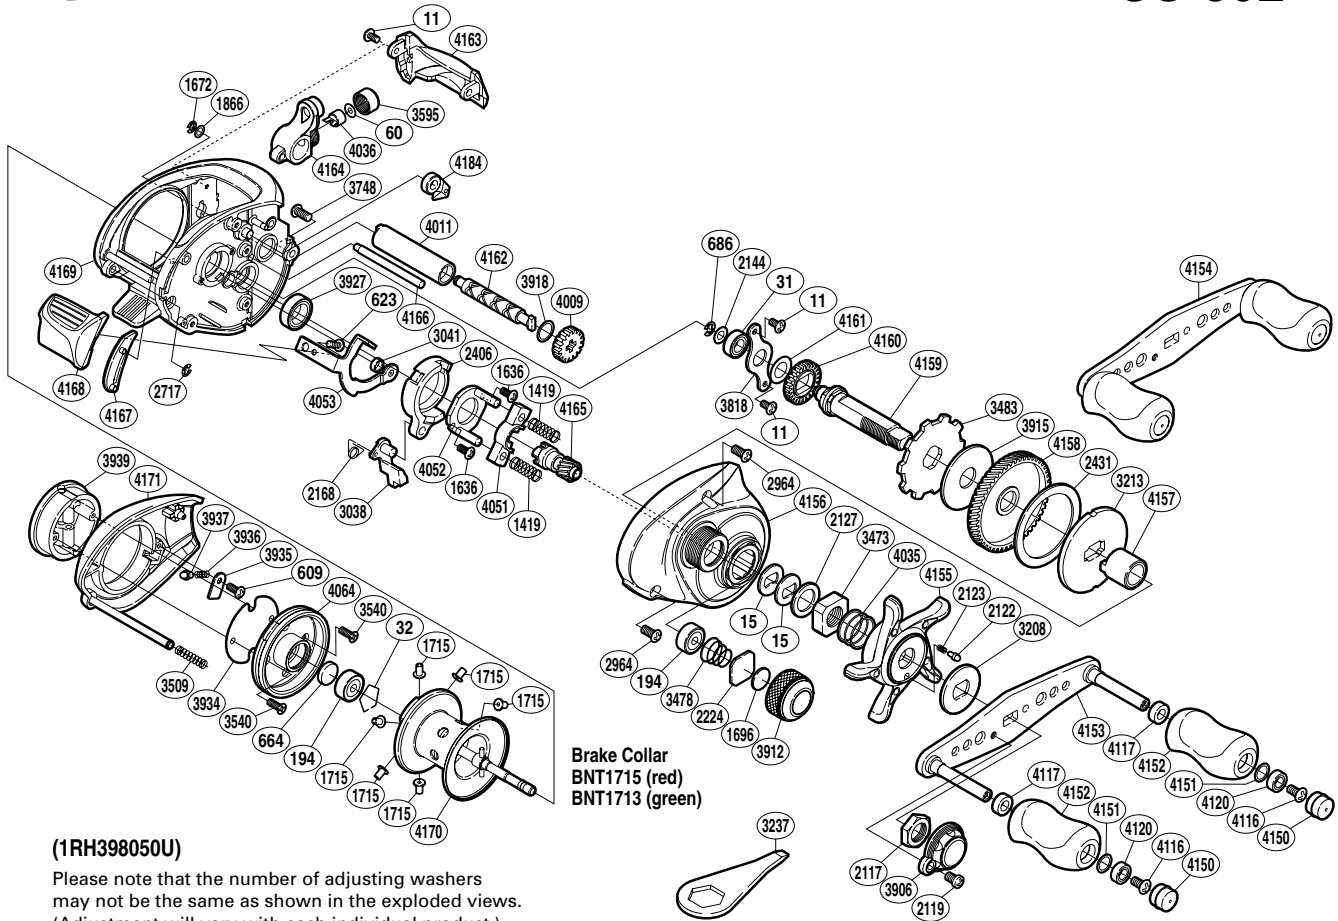

## CU-50E

(1RH398050U)

Please note that the number of adjusting washers may not be the same as shown in the exploded views. (Adjustment will vary with each individual product.)

Part No.	Description	Part No.	Description	Part No.	Description
BNT0011	Screw	BNT3041	Clutch Plate Shaft Support	BNT4116	Screw
BNT0015	Drag Spring Washer	BNT3208	Star Drag Click Plate	BNT4117	Handle Knob Bushing
BNT0031	Ball Bearing	BNT3213	Key Washer	BNT4120	Ball Bearing
BNT0032	Bearing Retainer	BNT3473	Star Drag Nut	BNT4150	Handle Knob Seal
BNT0060	Spacer	BNT3478	Spool Tension Spring	BNT4151	Washer
BNT0194	Ball Bearing	BNT3483	Anti-Reverse Ratchet	BNT4152	Handle Knob
BNT0609	Screw	BNT3509	Side Plate Spring	BNT4153	Handle Shank Assembly
BNT0623	Screw	BNT3540	Screw	BNT4154	Handle Assembly
BNT0664	Spacer B	BNT3595	Pawl Cap	BNT4155	Star Drag
BNT0686	E Lock	BNT3748	Screw	BNT4156	Right Side Plate
BNT1419	Yoke Spring	BNT3818	Drive Shaft Retainer	BNT4157	Roller Clutch Inner Tube
BNT1636	Screw	BNT3906	Handle Retainer	BNT4158	Drive Gear
BNT1672	E Lock	BNT3912	Cast Control Cap	BNT4159	Drive Shaft
BNT1696	Cast Control Spacer	BNT3915	Drag Washer	BNT4160	Idle Gear
BNT1715	Brake Collar (red)	BNT3918	Washer	BNT4161	Washer
BNT1866	Washer	BNT3927	Ball Bearing	BNT4162	Worm Shaft
BNT2117	Handle Nut	BNT3934	Brake Case Spacer	BNT4163	Level Wind Protector
BNT2119	Screw	BNT3935	Brake Spring Retainer	BNT4164	Line Guide
BNT2122	Click Pin	BNT3936	Click Spring	BNT4165	Pinion Gear
BNT2123	Click Spring	BNT3937	Click Pin	BNT4166	Level Wind Guide
BNT2127	Star Drag Spacer	BNT3939	Turnkey Dial	BNT4167	Clutch Bar Guide
BNT2144	Washer	BNT4009	Idle Gear	BNT4168	Quick-Fire II Clutch Bar
BNT2168	Clutch Pawl Spring	BNT4011	Level Wind Guard	BNT4169	One-Piece Frame
BNT2224	Spool Tension Spacer	BNT4035	Star Drag Spring	BNT4170	Spool Assembly
BNT2406	Clutch Cam	BNT4036	Line Guide Pawl	BNT4171	Left Side Plate
BNT2431	Drag Washer	BNT4051	Yoke	BNT4184	Anti-Reverse Pawl
BNT2717	E Lock	BNT4052	Clutch Cam Retainer		
BNT2964	Screw	BNT4053	Clutch Plate	BNT1713	Brake Collar (green) (accessory)
BNT3038	Clutch Pawl	BNT4064	Brake Case	BNT3237	Wrench (accessory)