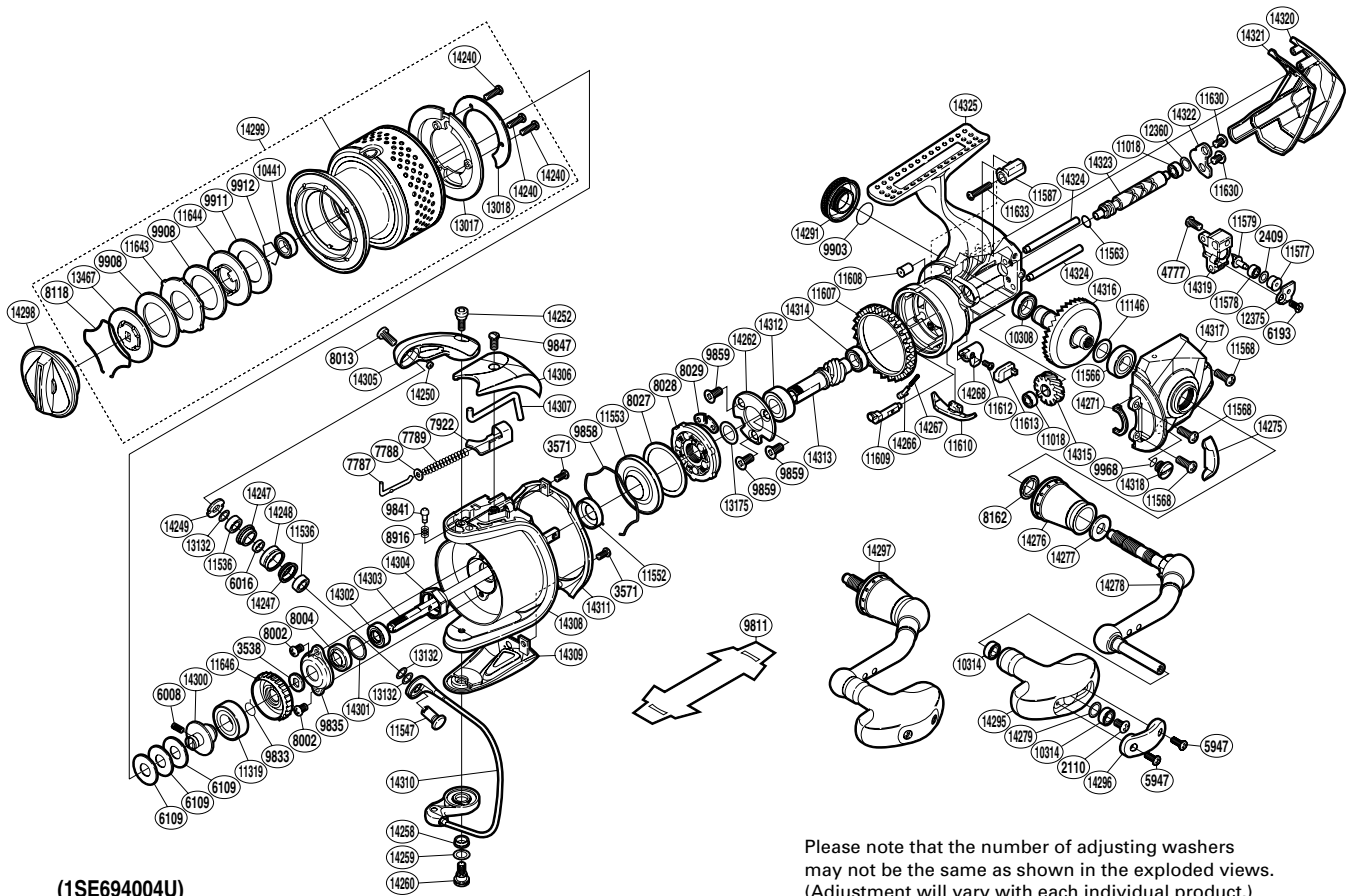

SHIMANO

STELLA SA-RB

STL-4000FE

(1SE694004U)

Please note that the number of adjusting washers may not be the same as shown in the exploded views. (Adjustment will vary with each individual product.)

Part No.	Description	Part No.	Description	Part No.	Description
RD 2110	Screw	RD11547	Line Roller Support	RD14271	Flange Water Proof
RD 2409	Spacer	RD11552	Rotor Ring	RD14275	Friction Ring Spacer
RD 3538	Spool Support	RD11553	Roller Clutch Water Proof	RD14276	Handle Shaft Cover
RD 3571	Screw	RD11563	Worm Shaft Ring	RD14277	Large Handle Shank Washer
RD 4777	Screw	RD11566	Ball Bearing	RD14278	Handle Shank Assembly
RD 5947	Screw	RD11568	Screw	RD14279	Washer
RD 6008	Set Screw	RD11577	Oscillating Slider Bushing	RD14291	Handle Screw Cap
RD 6016	Bearing Spacer	RD11578	Ball Bearing	RD14295	Handle Knob
RD 6109	Spool Washer	RD11579	Oscillating Pawl	RD14296	Handle Knob I.D. Plate
RD 6193	Screw	RD11587	Rear Protector Collar	RD14297	Handle Assembly
RD 7787	Bail Spring Guide A	RD11607	Friction Ring	RD14298	Drag Knob
RD 7788	Spring Guide A Support	RD11608	Body Flange Seal	RD14299	Spool Assembly
RD 7789	Bail Spring	RD11609	Anti-Reverse Cam	RD14300	Bearing Bushing
RD 7922	Bail Spring Seat	RD11610	Bail Trip Strike	RD14301	Washer
RD 8002	Screw	RD11612	Screw	RD14302	Main Shaft Spacer
RD 8004	Bearing Water Proof	RD11613	Anti-Reverse Lever Cover	RD14303	Main Shaft
RD 8013	Screw	RD11630	Screw	RD14304	Rotor Nut
RD 8027	Roller Clutch Outer Spacer	RD11633	Screw	RD14305	Bail Arm
RD 8028	Roller Clutch Assembly	RD11643	Eared Washer	RD14306	Bail Spring Cover
RD 8029	Clutch Insole	RD11644	Key Washer	RD14307	Bail Trip Lever
RD 8118	Drag Washers Retainer	RD11646	Drag Click Ratchet	RD14308	Rotor
RD 8162	Handle Shaft Seal	RD12360	Washer	RD14309	Bail Hold Support Guard
RD 8916	Click Spring	RD12375	Oscillating Pawl Cover	RD14310	Bail Assembly
RD 9833	Ratchet Spring	RD13017	Spool Pin Cover	RD14311	Rotor Guard
RD 9835	Rotor Nut Lock Plate	RD13018	Spool Pin Cover Plate	RD14312	Ball Bearing
RD 9841	Click Pin	RD13132	Washer	RD14313	Pinion Gear
RD 9847	Screw	RD13175	Washer	RD14314	Ball Bearing
RD 9858	Roller Clutch Water Proof Retainer	RD13467	Key Washer	RD14315	Idle Gear
RD 9859	Screw	RD14240	Screw	RD14316	Drive Gear
RD 9903	O Ring	RD14247	Line Roller Bushing	RD14317	Side Cover
RD 9908	Drag Washer	RD14248	Line Roller	RD14318	Oil Cap
RD 9911	Drag Washer	RD14249	Line Roller Plate	RD14319	Oscillating Slider
RD 9912	Bearing Retainer	RD14250	Line Roller Oil Cap	RD14320	Rear Protector
RD 9968	O Ring	RD14252	Screw	RD14321	Rear Shield
RD10308	Ball Bearing	RD14258	Bail Trip Cam Bushing	RD14322	Worm Shaft Retainer
RD10314	Ball Bearing	RD14259	Washer	RD14323	Worm Shaft
RD10441	Ball Bearing	RD14260	Screw	RD14324	Oscillating Guide
RD11018	Ball Bearing	RD14262	Bearing Retainer	RD14325	Body
RD11146	Washer	RD14266	Spring Guide		
RD11319	Ball Bearing	RD14267	Anti-Reverse Cam Spring		
RD11536	Ball Bearing	RD14268	Anti-Reverse Lever	RD 9811	Reel Seat Spacer (accessory)