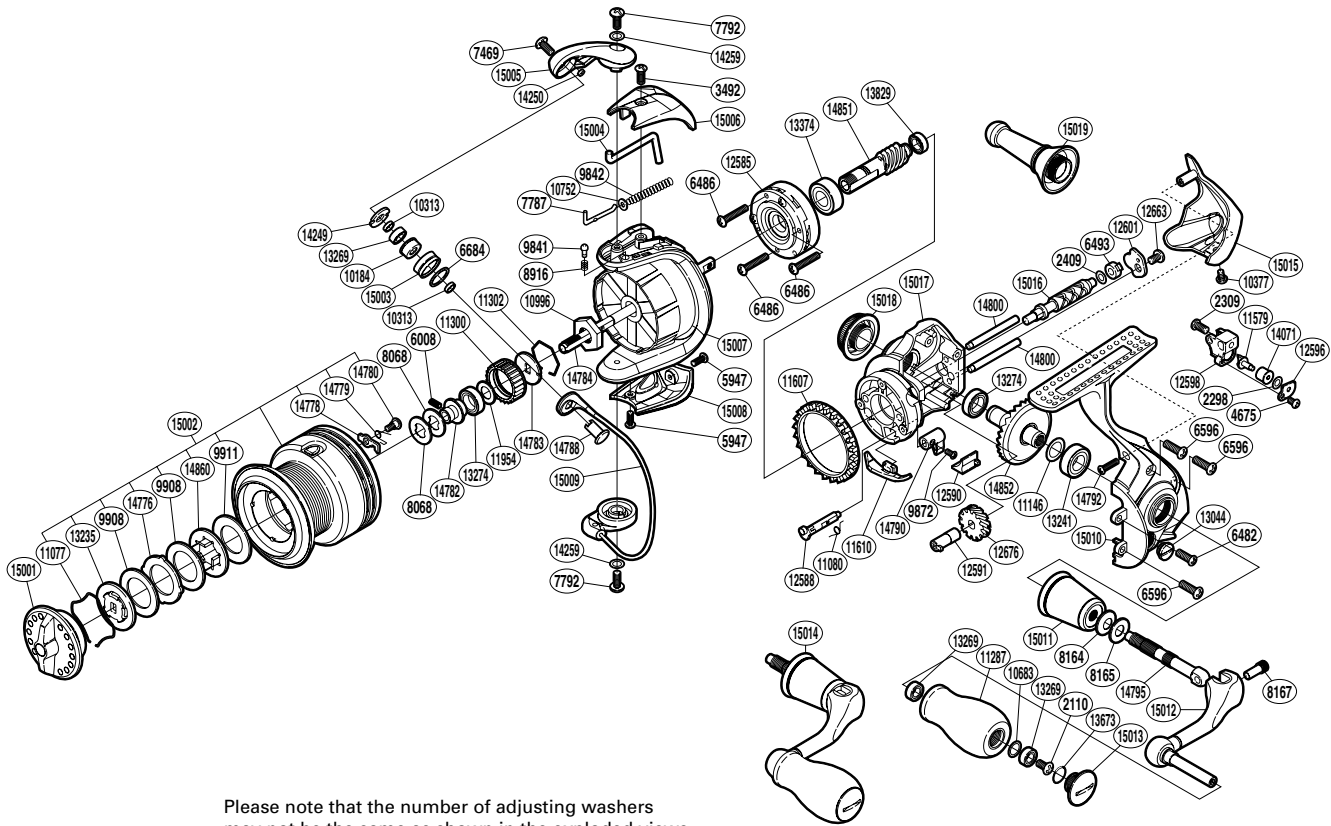

SHIMANO

SUSTAIN SA-RB

SA-2500FG

Please note that the number of adjusting washers may not be the same as shown in the exploded views. (Adjustment will vary with each individual product.)

(1SE572506U)

Part No.	Description	Part No.	Description	Part No.	Description
RD 2110	Screw	RD11080	Anti-Reverse Cam Spring	RD14780	Screw
RD 2298	Spacer	RD11146	Washer	RD14782	Bearing Bushing
RD 2309	Screw	RD11287	Handle Knob	RD14783	Spool Support
RD 2409	Spacer	RD11300	Drag Click Ratchet	RD14784	Main Shaft
RD 3492	Screw	RD11302	Ratchet Spring	RD14788	Line Roller Support
RD 4675	Screw	RD11579	Oscillating Pawl	RD14790	Anti-Reverse Lever
RD 5947	Screw	RD11607	Friction Ring	RD14792	Screw
RD 6008	Set Screw	RD11610	Bail Trip Strike	RD14795	Handle Shaft
RD 6482	Screw	RD11954	Washer	RD14800	Oscillating Guide
RD 6486	Screw	RD12585	Roller Clutch Assembly	RD14851	Pinion Gear
RD 6493	Worm Bushing (rear)	RD12588	Anti-Reverse Cam	RD14852	Drive Gear
RD 6596	Screw	RD12590	Anti-Reverse Lever Cover	RD14860	Key Washer
RD 6684	Line Roller Spacer	RD12591	Worm Bushing (front)	RD15001	Drag Knob
RD 7469	Screw	RD12596	Oscillating Pawl Cover	RD15002	Spool Assembly
RD 7787	Bail Spring Guide A	RD12598	Oscillating Slider	RD15003	Line Roller
RD 7792	Screw	RD12601	Worm Shaft Retainer	RD15004	Bail Trip Lever
RD 8068	Spool Washer	RD12663	Screw	RD15005	Bail Arm
RD 8164	Coned Disc Spring	RD12676	Idle Gear	RD15006	Bail Spring Cover
RD 8165	Large Handle Shank Washer	RD13044	Oil Cap	RD15007	Rotor
RD 8167	Handle Shaft Screw	RD13235	Key Washer	RD15008	Bail Hold Support Guard
RD 8916	Click Spring	RD13241	Ball Bearing	RD15009	Bail Assembly
RD 9841	Click Pin	RD13269	Ball Bearing	RD15010	Side Cover
RD 9842	Bail Spring	RD13274	Ball Bearing	RD15011	Handle Shaft Cover
RD 9872	Screw	RD13374	Ball Bearing	RD15012	Handle Shank Assembly
RD 9908	Drag Washer	RD13673	O Ring	RD15013	Handle Knob Seal
RD 9911	Drag Washer	RD13829	Ball Bearing	RD15014	Handle Assembly
RD10184	Line Roller Bushing	RD14071	Oscillating Slider Bushing	RD15015	Rear Protector
RD10313	Bearing Spacer	RD14249	Line Roller Plate	RD15016	Worm Shaft
RD10377	Screw	RD14250	Line Roller Oil Cap	RD15017	Body
RD10683	Washer	RD14259	Washer	RD15018	Handle Screw Cap
RD10752	Bail Spring Guide A Support	RD14776	Eared Washer		
RD10996	Rotor Nut	RD14778	Drag Click		
RD11077	Drag Washers Retainer	RD14779	Drag Click Spring	RD15019	Reel Stand (accessory)