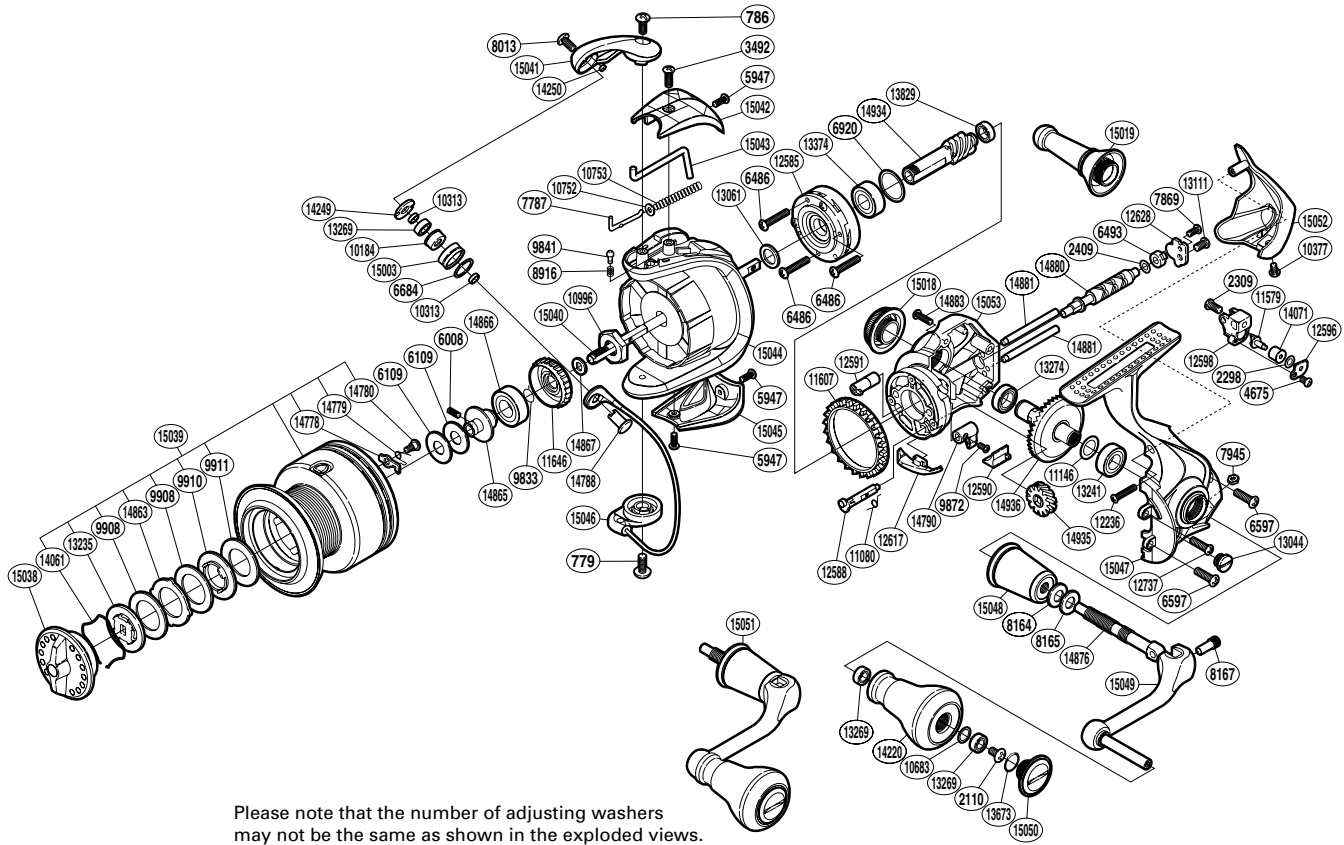

## SA-4000FG

Please note that the number of adjusting washers may not be the same as shown in the exploded views. (Adjustment will vary with each individual product.)

(1SE574006U)

Part No.	Description	Part No.	Description	Part No.	Description
RD 0779	Screw	RD10753	Bail Spring	RD14788	Line Roller Support
RD 0786	Screw	RD10996	Rotor Nut	RD14790	Anti-Reverse Lever
RD 2110	Screw	RD11080	Anti-Reverse Cam Spring	RD14863	Eared Washer
RD 2298	Spacer	RD11146	Washer	RD14865	Bearing Bushing
RD 2309	Screw	RD11579	Oscillating Pawl	RD14866	Ball Bearing
RD 2409	Spacer	RD11607	Friction Ring	RD14867	Spool Support
RD 3492	Screw	RD11646	Drag Click Ratchet	RD14876	Handle Shaft
RD 4675	Screw	RD12236	Screw	RD14880	Worm Shaft
RD 5947	Screw	RD12585	Roller Clutch Assembly	RD14881	Oscillating Guide
RD 6008	Set Screw	RD12588	Anti-Reverse Cam	RD14883	Screw
RD 6109	Spool Washer	RD12590	Anti-Reverse Lever Cover	RD14934	Pinion Gear
RD 6486	Screw	RD12591	Worm Bushing (front)	RD14935	Idle Gear
RD 6493	Worm Bushing (rear)	RD12596	Oscillating Pawl Cover	RD14936	Drive Gear
RD 6597	Screw	RD12598	Oscillating Slider	RD15003	Line Roller
RD 6684	Line Roller Spacer	RD12617	Bail Trip Strike	RD15018	Handle Screw Cap
RD 6920	Spacer	RD12628	Worm Shaft Retainer	RD15038	Drag Knob
RD 7787	Bail Spring Guide A	RD12737	Screw	RD15039	Spool Assembly
RD 7869	Screw	RD13044	Oil Cap	RD15040	Main Shaft
RD 7945	Nut	RD13061	Washer	RD15041	Bail Arm
RD 8013	Screw	RD13111	Screw	RD15042	Bail Spring Cover
RD 8164	Coned Disc Spring	RD13235	Key Washer	RD15043	Bail Trip Lever
RD 8165	Large Handle Shank Washer	RD13241	Ball Bearing	RD15044	Rotor
RD 8167	Handle Shaft Screw	RD13269	Ball Bearing	RD15045	Bail Hold Support Guard
RD 8916	Click Spring	RD13274	Ball Bearing	RD15046	Bail Assembly
RD 9833	Ratchet Spring	RD13374	Ball Bearing	RD15047	Side Cover
RD 9841	Click Pin	RD13673	O Ring	RD15048	Handle Shaft Cover
RD 9872	Screw	RD13829	Ball Bearing	RD15049	Handle Shank Assembly
RD 9908	Drag Washer	RD14061	Drag Washers Retainer	RD15050	Handle Knob Seal
RD 9910	Key Washer	RD14071	Oscillating Slider Bushing	RD15051	Handle Assembly
RD 9911	Drag Washer	RD14220	Handle Knob	RD15052	Rear Protector
RD10184	Line Roller Bushing	RD14249	Line Roller Plate	RD15053	Body
RD10313	Bearing Spacer	RD14250	Line Roller Oil Cap		
RD10377	Screw	RD14778	Drag Click		
RD10683	Washer	RD14779	Drag Click Spring		
RD10752	Bail Spring Guide A Support	RD14780	Screw	RD15019	Reel Stand (accessory)