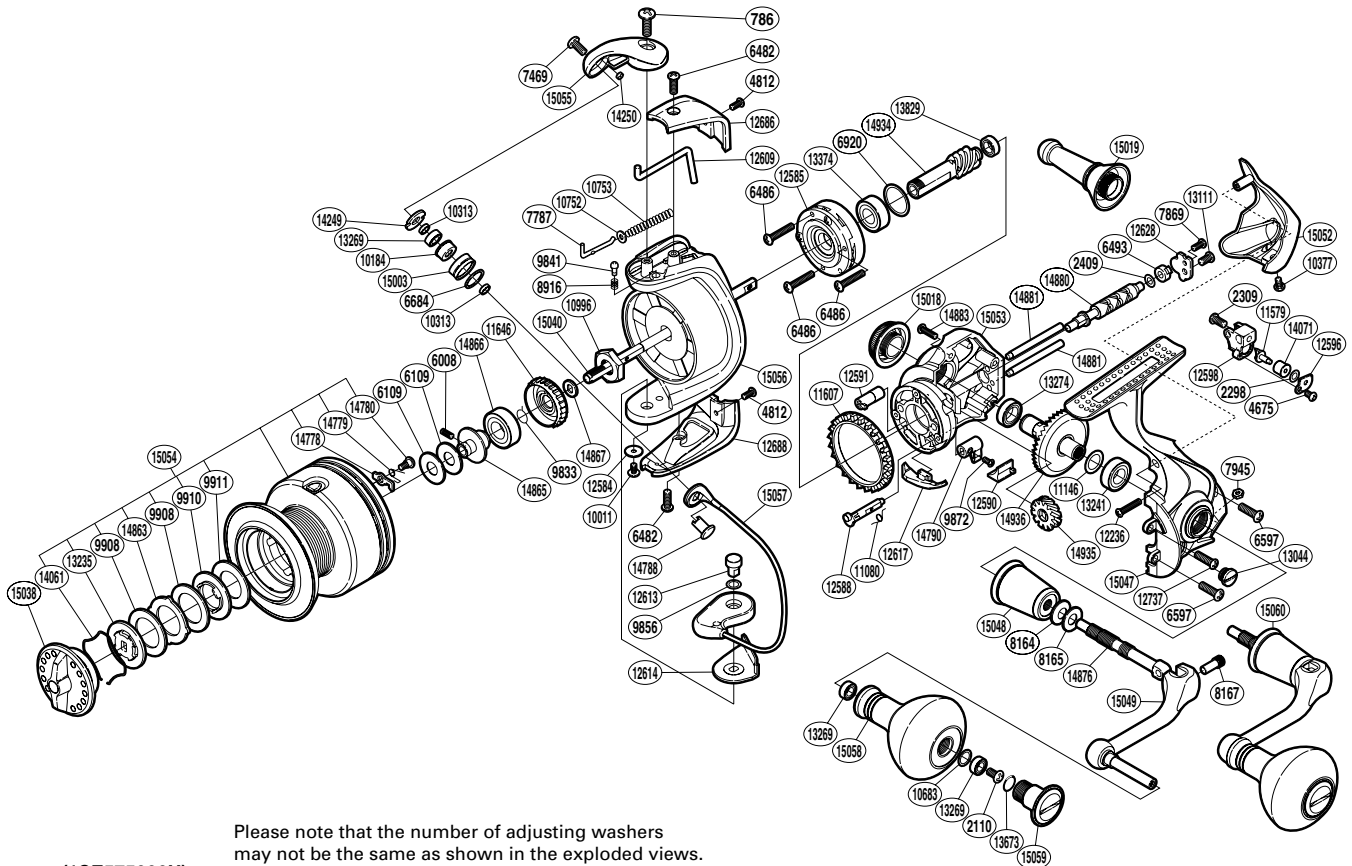

## SA-5000FG

Please note that the number of adjusting washers may not be the same as shown in the exploded views. (Adjustment will vary with each individual product.)

(1SE575006U)

Part No.	Description	Part No.	Description	Part No.	Description
RD 0786	Screw	RD10753	Bail Spring	RD14778	Drag Click
RD 2110	Screw	RD10996	Rotor Nut	RD14779	Drag Click Spring
RD 2298	Spacer	RD11080	Anti-Reverse Cam Spring	RD14780	Screw
RD 2309	Screw	RD11146	Washer	RD14788	Line Roller Support
RD 2409	Spacer	RD11579	Oscillating Pawl	RD14790	Anti-Reverse Lever
RD 4675	Screw	RD11607	Friction Ring	RD14863	Eared Washer
RD 4812	Screw	RD11646	Drag Click Ratchet	RD14865	Bearing Bushing
RD 6008	Set Screw	RD12236	Screw	RD14866	Ball Bearing
RD 6109	Spool Washer	RD12584	Washer	RD14867	Spool Support
RD 6482	Screw	RD12585	Roller Clutch Assembly	RD14876	Handle Shaft
RD 6486	Screw	RD12588	Anti-Reverse Cam	RD14880	Worm Shaft
RD 6493	Worm Bushing (rear)	RD12590	Anti-Reverse Lever Cover	RD14881	Oscillating Guide
RD 6597	Screw	RD12591	Worm Bushing (front)	RD14883	Screw
RD 6684	Line Roller Spacer	RD12596	Oscillating Pawl Cover	RD14934	Pinion Gear
RD 6920	Spacer	RD12598	Oscillating Slider	RD14935	Idle Gear
RD 7469	Screw	RD12609	Bail Trip Lever	RD14936	Drive Gear
RD 7787	Bail Spring Guide A	RD12613	Bail Hold Support Shaft	RD15003	Line Roller
RD 7869	Screw	RD12614	Bail Hold Support Spacer	RD15018	Handle Screw Cap
RD 7945	Nut	RD12617	Bail Trip Strike	RD15038	Drag Knob
RD 8164	Coned Disc Spring	RD12628	Worm Shaft Retainer	RD15040	Main Shaft
RD 8165	Large Handle Shank Washer	RD12686	Bail Spring Cover	RD15047	Side Cover
RD 8167	Handle Shaft Screw	RD12688	Bail Hold Support Guard	RD15048	Handle Shaft Cover
RD 8916	Click Spring	RD12737	Screw	RD15049	Handle Shank Assembly
RD 9833	Ratchet Spring	RD13044	Oil Cap	RD15052	Rear Protector
RD 9841	Click Pin	RD13111	Screw	RD15053	Body
RD 9856	Washer	RD13235	Key Washer	RD15054	Spool Assembly
RD 9872	Screw	RD13241	Ball Bearing	RD15055	Bail Arm
RD 9908	Drag Washer	RD13269	Ball Bearing	RD15056	Rotor
RD 9910	Key Washer	RD13274	Ball Bearing	RD15057	Bail Assembly
RD 9911	Drag Washer	RD13374	Ball Bearing	RD15058	Handle Knob
RD10011	Screw	RD13673	O Ring	RD15059	Handle Knob Seal
RD10184	Line Roller Bushing	RD13829	Ball Bearing	RD15060	Handle Assembly
RD10313	Bearing Spacer	RD14061	Drag Washers Retainer		
RD10377	Screw	RD14071	Oscillating Slider Bushing		
RD10683	Washer	RD14249	Line Roller Plate		
RD10752	Bail Spring Guide A Support	RD14250	Line Roller Oil Cap	RD15019	Reel Stand (accessory)