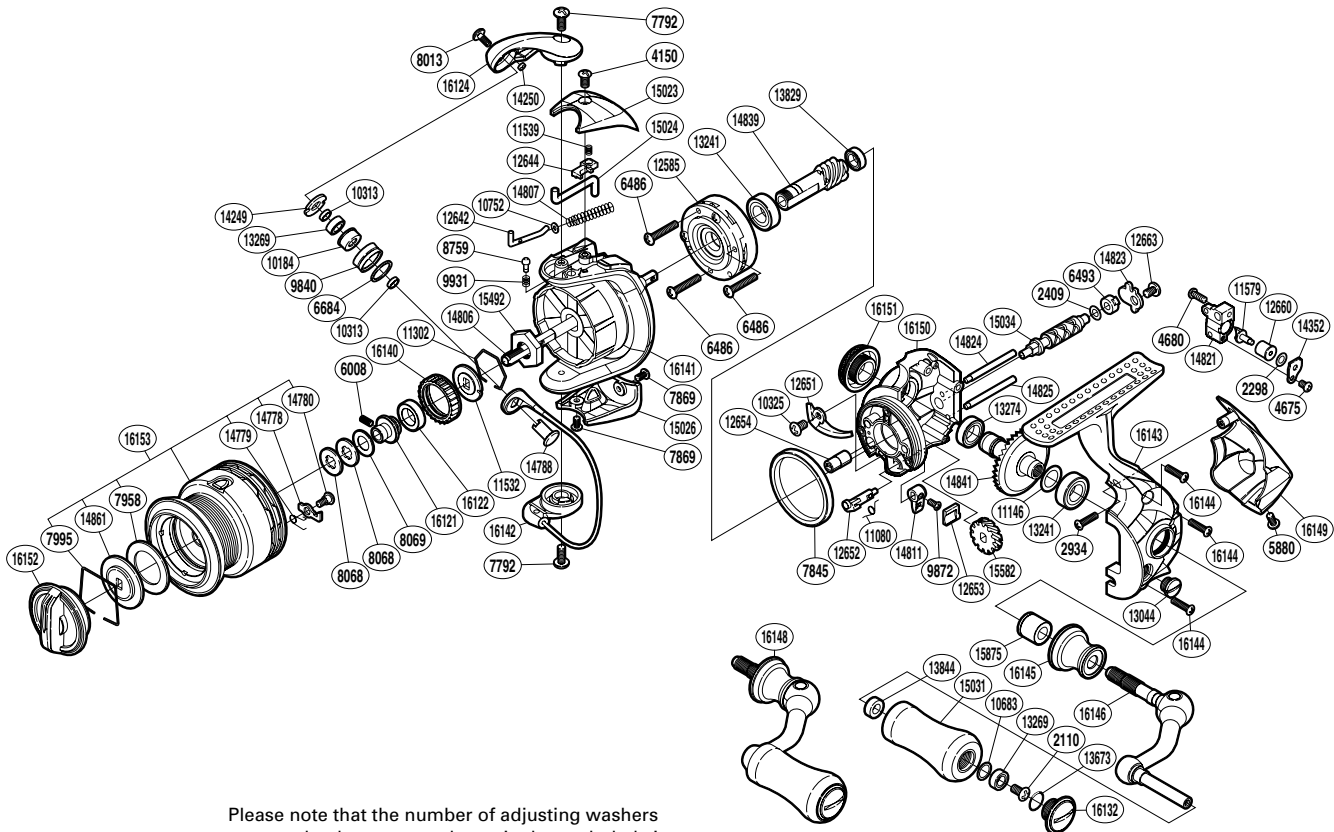

# SHIMANO

STRADIC **C14+** SA-RB

STCI4+1000FAML

Please note that the number of adjusting washers may not be the same as shown in the exploded views. (51SE791101U) (Adjustment will vary with each individual product.)