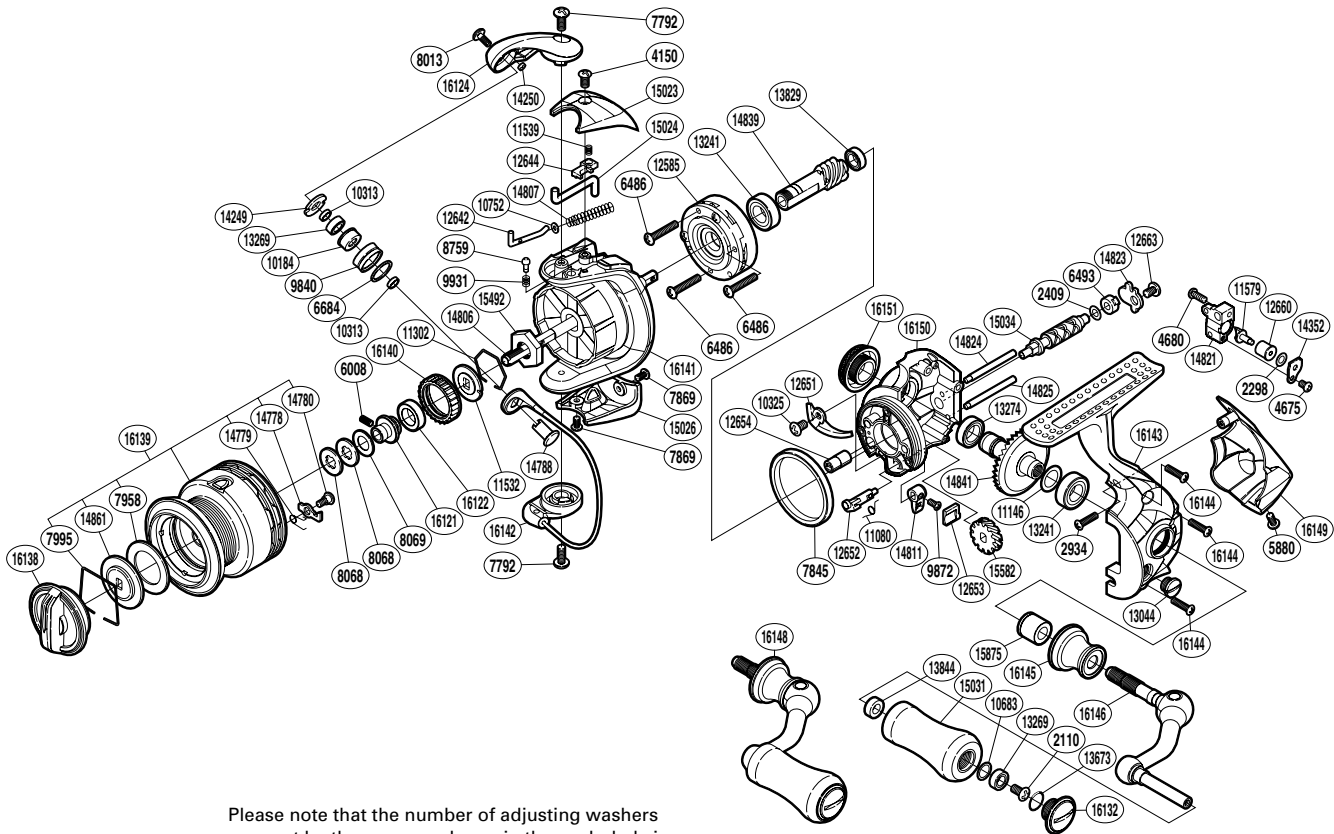

SHIMANO

STRADIC **C14+** SA-RB

STCI4+1000FA

Please note that the number of adjusting washers may not be the same as shown in the exploded views. (Adjustment will vary with each individual product.)

(51SE791001U)