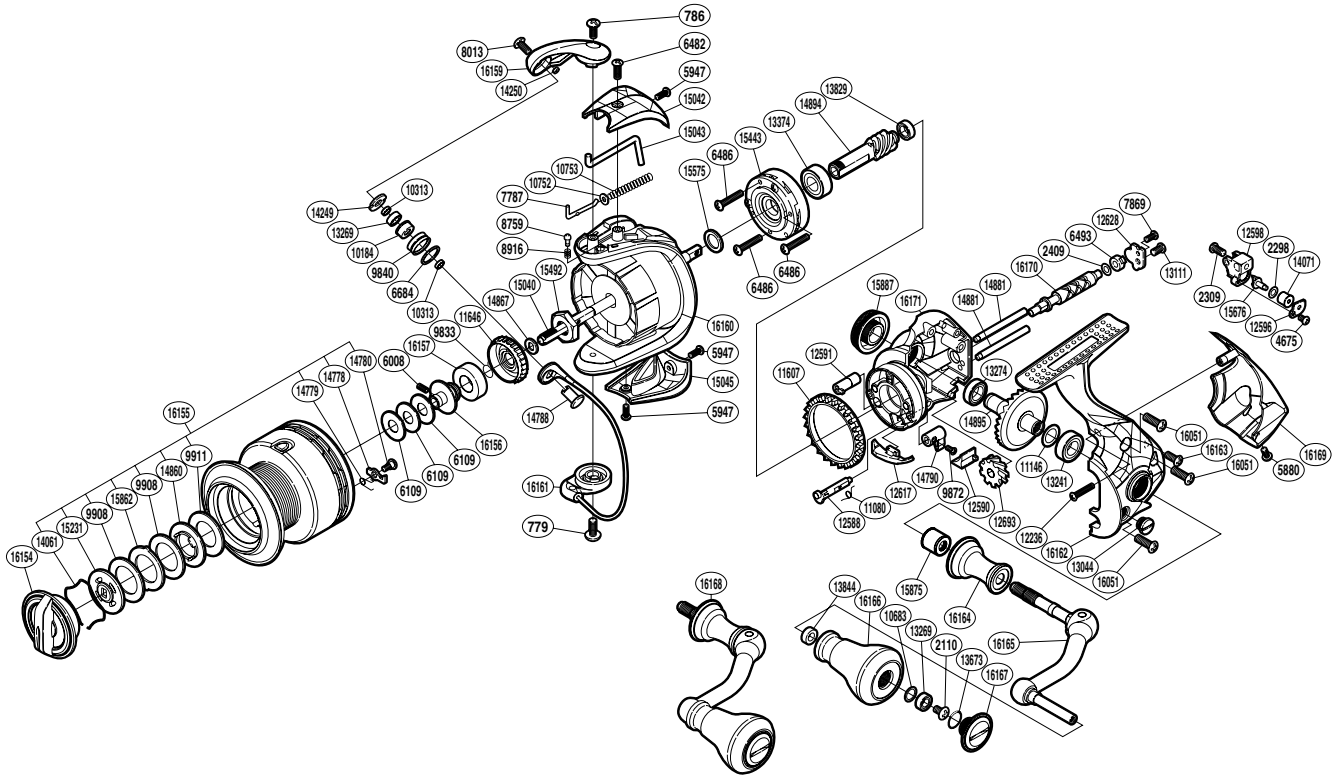

SHIMANO

STRADIC **C14+** SA-RB

STCI4+4000FA

Please note that the number of adjusting washers may not be the same as shown in the exploded views. (Adjustment will vary with each individual product.)

(51SE794001U)