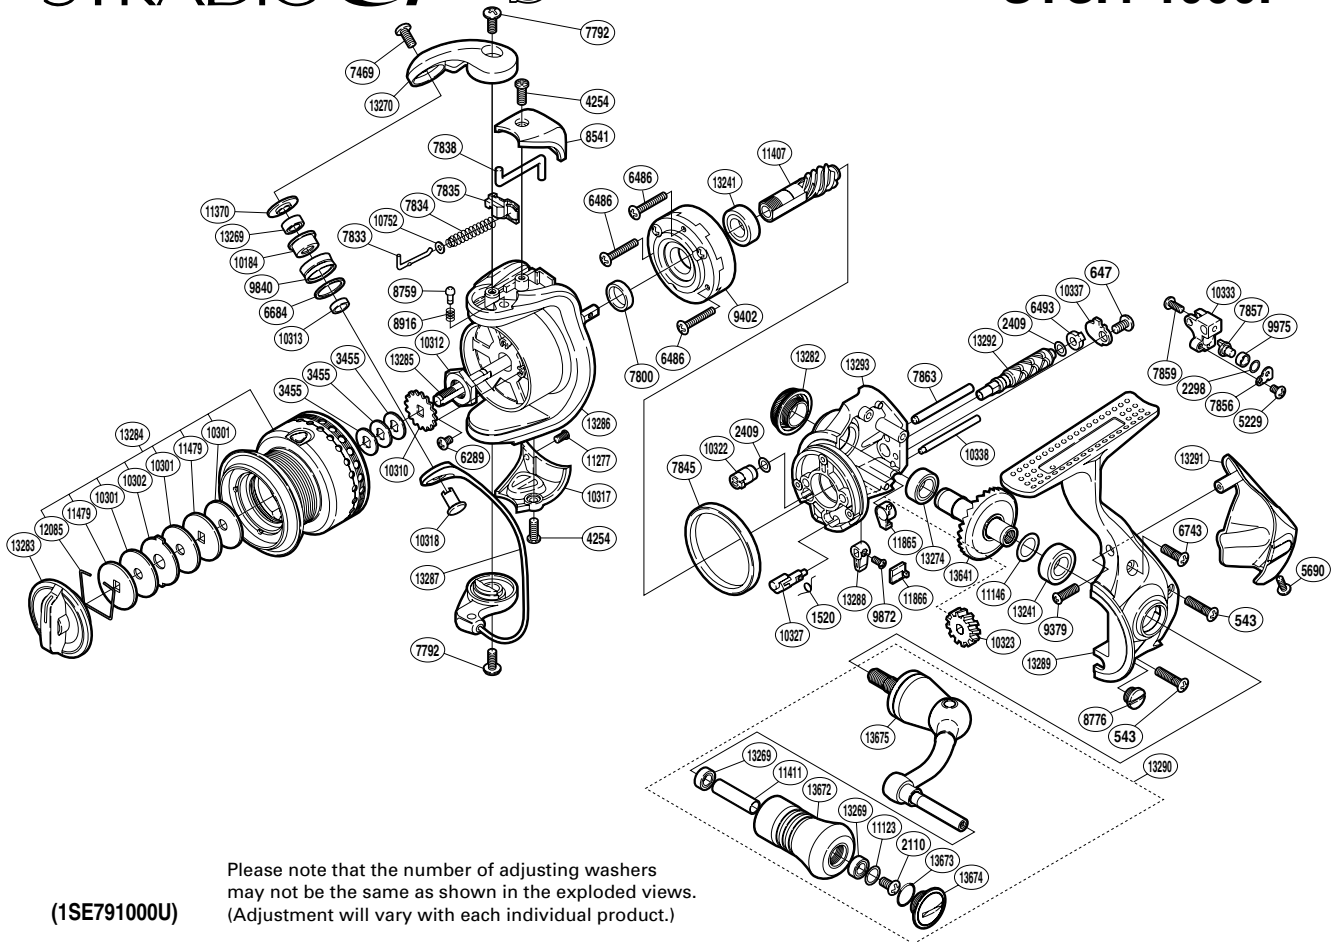

## STCI4-1000F

Please note that the number of adjusting washers may not be the same as shown in the exploded views. (Adjustment will vary with each individual product.)

(1SE791000U)

Part No.	Description	Part No.	Description	Part No.	Description
RD 0543	Screw	RD 8759	Click Pin	RD11411	Handle Knob Shaft Collar
RD 0647	Screw	RD 8776	Oil Cap	RD11479	Key Washer
RD 1520	Anti-Reverse Cam Spring	RD 8916	Click Spring	RD11865	Pinion Gear Bushing
RD 2110	Screw	RD 9379	Screw	RD11866	Anti-Reverse Lever Cover
RD 2298	Spacer	RD 9402	Roller Clutch Assembly	RD12085	Drag Washers Retainer
RD 2409	Spacer	RD 9840	Line Roller	RD13241	Ball Bearing
RD 3455	Spool Washer	RD 9872	Screw	RD13269	Ball Bearing
RD 4254	Screw	RD 9975	Oscillating Slider Bushing	RD13270	Bail Arm
RD 5229	Screw	RD10184	Line Roller Bushing	RD13274	Ball Bearing
RD 5690	Screw	RD10301	Drag Washer	RD13282	Handle Screw Cap
RD 6289	Screw	RD10302	Eared Washer	RD13283	Drag Knob
RD 6486	Screw	RD10310	Spool Support	RD13284	Spool Assembly
RD 6493	Worm Bushing (rear)	RD10312	Rotor Nut	RD13285	Main Shaft
RD 6684	Line Roller Spacer	RD10313	Bearing Spacer	RD13286	Rotor
RD 6743	Screw	RD10317	Bail Hold Support Guard	RD13287	Bail Assembly
RD 7469	Screw	RD10318	Line Roller Support	RD13288	Anti-Reverse Lever
RD 7792	Screw	RD10322	Worm Bushing (front)	RD13289	Side Cover
RD 7800	Rotor Ring	RD10323	Idle Gear	RD13290	Handle Assembly
RD 7833	Bail Spring Guide A	RD10327	Anti-Reverse Cam	RD13291	Rear Protector
RD 7834	Bail Spring	RD10333	Oscillating Slider	RD13292	Worm Shaft
RD 7835	Bail Spring Seat	RD10337	Worm Shaft Retainer	RD13293	Body
RD 7838	Bail Trip Lever	RD10338	Oscillating Guide B	RD13641	Drive Gear
RD 7845	Friction Ring	RD10752	Spring Guide A Support	RD13672	Handle Knob
RD 7856	Oscillating Pawl Cover	RD11123	Washer	RD13673	O Ring
RD 7857	Oscillating Pawl	RD11146	Washer	RD13674	Handle Knob Seal
RD 7859	Screw	RD11277	Screw	RD13675	Handle Shank Assembly
RD 7863	Oscillating Guide A	RD11370	Line Roller Washer		
RD 8541	Bail Spring Cover	RD11407	Pinion Gear		