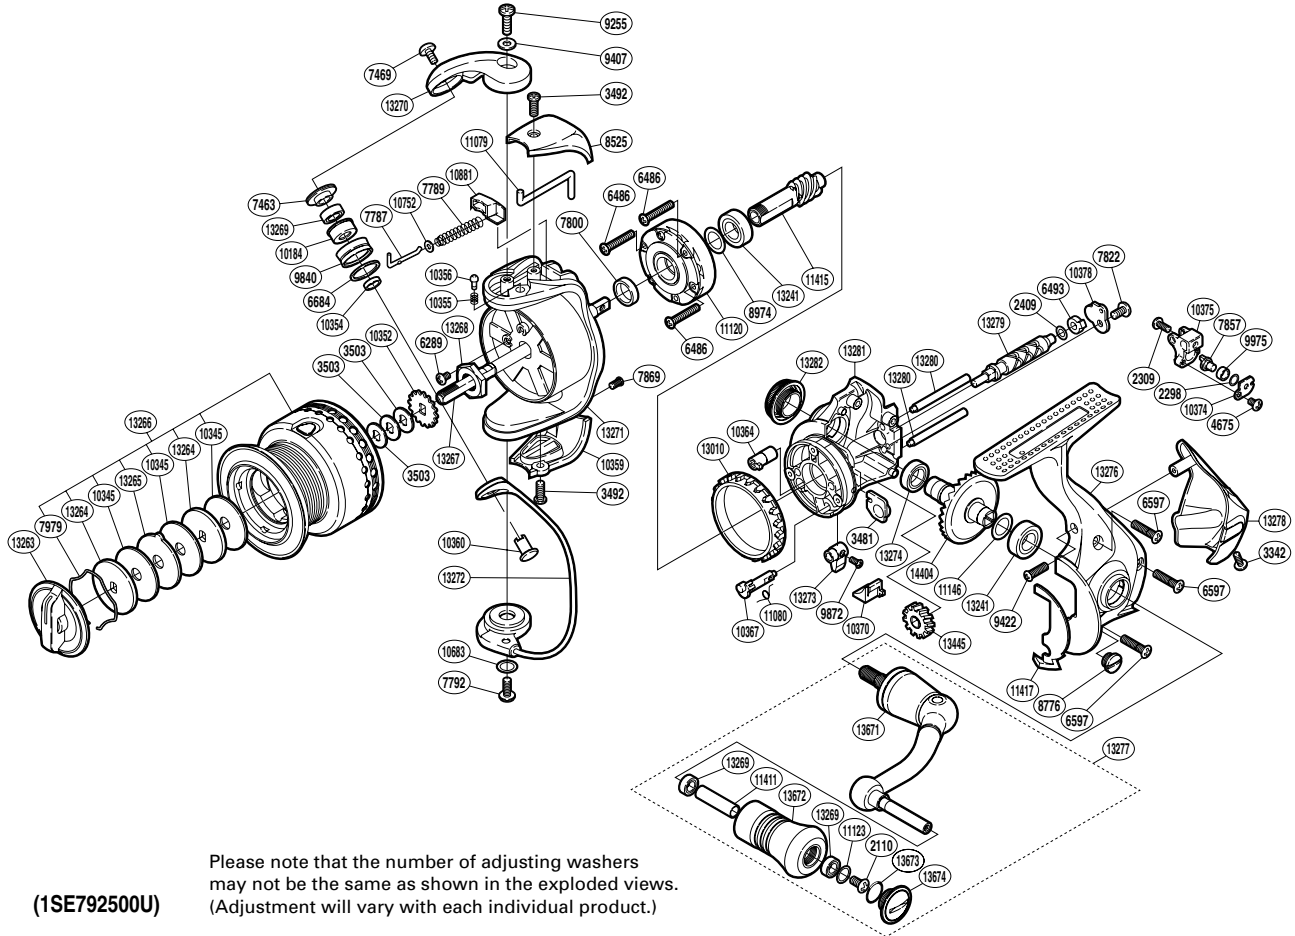

SHIMANO

STRADIC C14 S A-RB

STCI4-2500F

Part No.	Description	Part No.	Description	Part No.	Description
RD 2110	Screw	RD 9442	Screw	RD13010	Friction Ring
RD 2298	Spacer	RD 9840	Line Roller	RD13241	Ball Bearing
RD 2309	Screw	RD 9872	Screw	RD13263	Drag Knob
RD 2409	Spacer	RD 9975	Oscillating Slider Bushing	RD13264	Key Washer
RD 3342	Screw	RD10184	Line Roller Bushing	RD13265	Eared Washer
RD 3481	Bushing	RD10345	Drag Washer	RD13266	Spool Assembly
RD 3492	Screw	RD10352	Spool Support	RD13267	Main Shaft
RD 3503	Spool Washer	RD10354	Bearing Spacer	RD13268	Rotor Nut
RD 4675	Screw	RD10355	Click Spring	RD13269	Ball Bearing
RD 6289	Screw	RD10356	Click Pin	RD13270	Bail Arm
RD 6486	Screw	RD10359	Bail Hold Support Guard	RD13271	Rotor
RD 6493	Worm Bushing (rear)	RD10360	Line Roller Support	RD13272	Bail Assembly
RD 6597	Screw	RD10364	Worm Bushing (front)	RD13273	Anti-Reverse Lever
RD 6684	Line Roller Spacer	RD10367	Anti-Reverse Cam	RD13274	Ball Bearing
RD 7463	Line Roller Washer	RD10370	Anti-Reverse Lever Cover	RD13276	Side Cover
RD 7469	Screw	RD10374	Oscillating Pawl Cover	RD13277	Handle Assembly
RD 7787	Bail Spring Guide A	RD10375	Oscillating Slider	RD13278	Rear Protector
RD 7789	Bail Spring	RD10378	Worm Shaft Retainer	RD13279	Worm Shaft
RD 7792	Screw	RD10683	Washer	RD13280	Oscillating Guide
RD 7800	Rotor Ring	RD10752	Spring Guide A Support	RD13281	Body
RD 7822	Screw	RD10881	Bail Spring Seat	RD13282	Handle Screw Cap
RD 7857	Oscillating Pawl	RD11079	Bail Trip Lever	RD13445	Idle Gear
RD 7869	Screw	RD11080	Anti-Reverse Cam Spring	RD13671	Handle Shank Assembly
RD 7979	Drag Washers Retainer	RD11120	Roller Clutch Assembly	RD13672	Handle Knob
RD 8525	Bail Spring Cover	RD11123	Washer	RD13673	O Ring
RD 8776	Oil Cap	RD11146	Washer	RD13674	Handle Knob Seal
RD 8974	Washer	RD11411	Handle Knob Shaft Collar	RD14404	Drive Gear
RD 9255	Screw	RD11415	Pinion Gear		
RD 9407	Washer	RD11417	Bail Trip Strike		