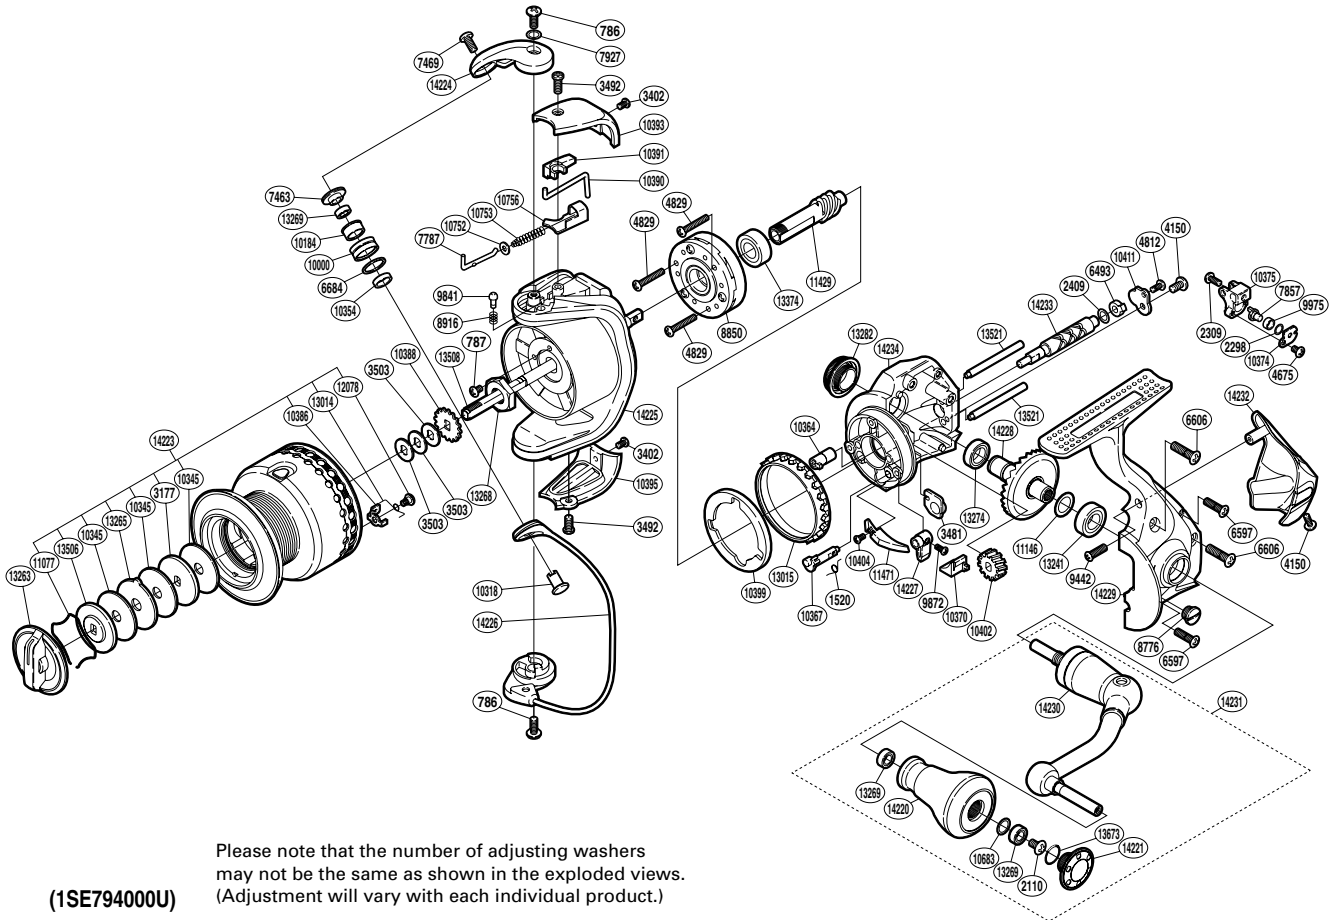

SHIMANO

STRADIC C14 S A-RB

STCI4-4000F

Please note that the number of adjusting washers may not be the same as shown in the exploded views. (Adjustment will vary with each individual product.)

(1SE794000U)