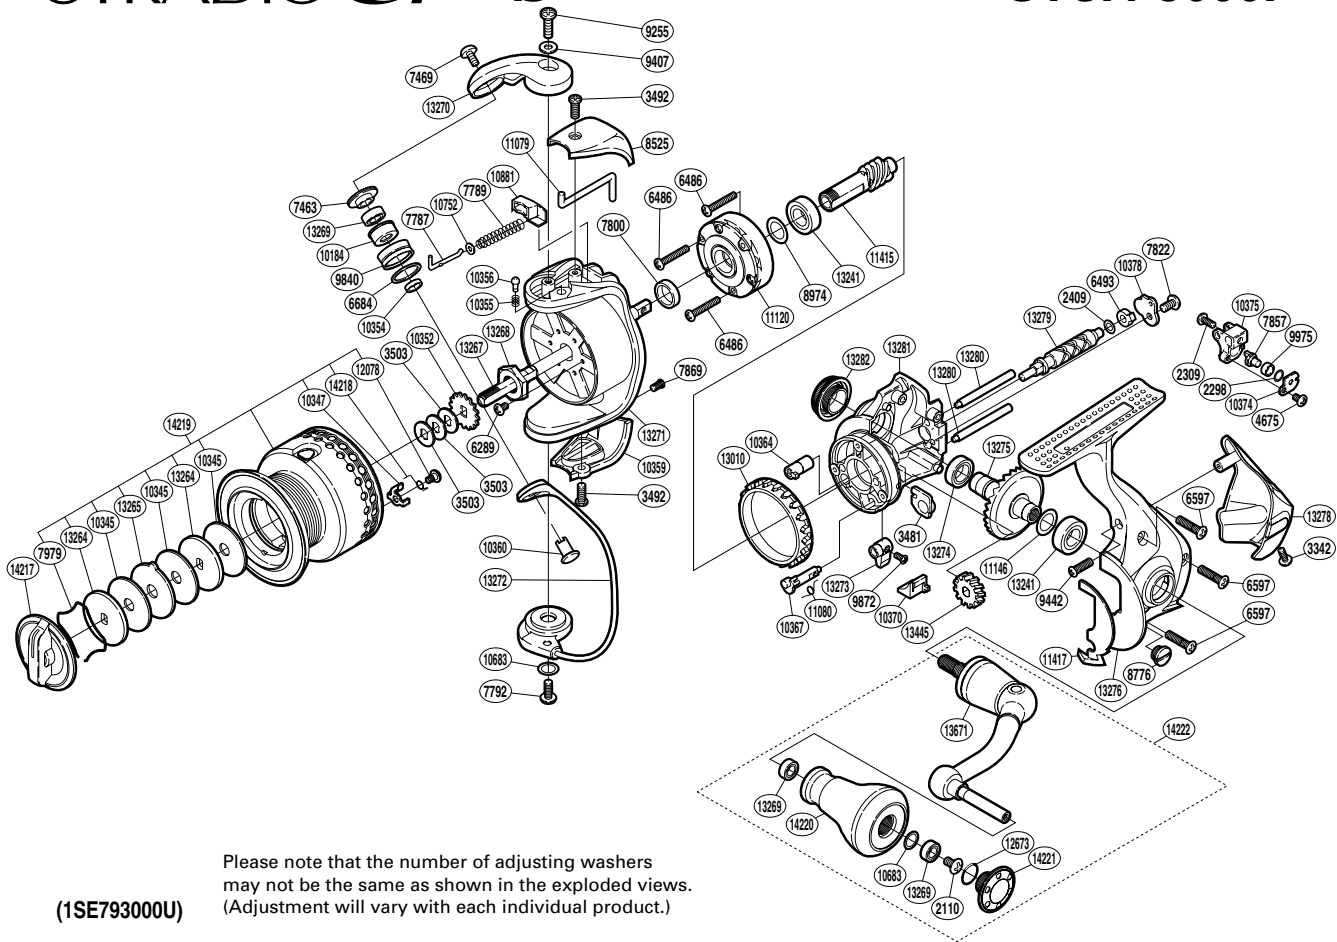

SHIMANO

STRADIC C14 SA-RB

STCI4-3000F

Please note that the number of adjusting washers may not be the same as shown in the exploded views. (Adjustment will vary with each individual product.)

(1SE793000U)