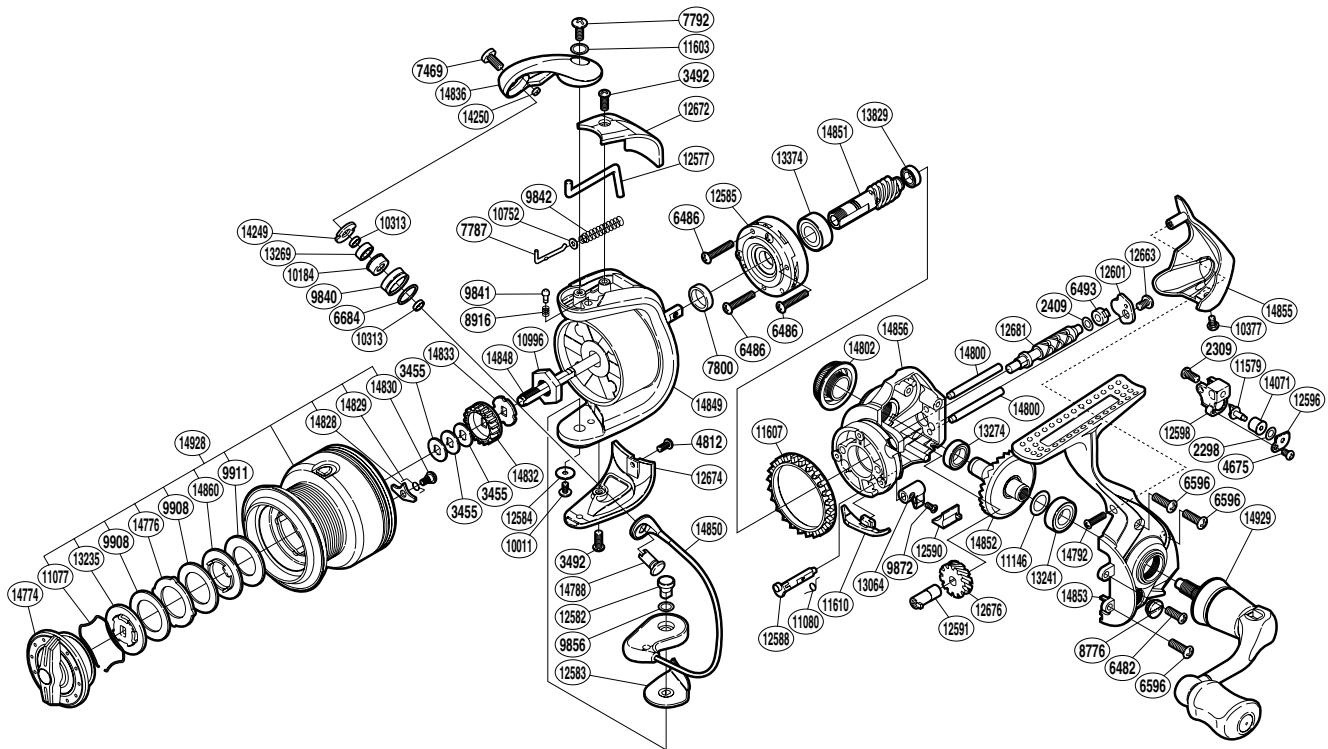

# SHIMANO

STRADIC  A-RB

ST-2500FJ

Please note that the number of adjusting washers may not be the same as shown in the exploded views. (Adjustment will vary with each individual product.)

(1SE452510U)

Part No.	Description	Part No.	Description	Part No.	Description
RD 2298	Spacer	RD10752	Bail Spring Guide A Support	RD13274	Ball Bearing
RD 2309	Screw	RD10996	Rotor Nut	RD13374	Ball Bearing
RD 2409	Spacer	RD11077	Drag Washers Retainer	RD13829	Ball Bearing
RD 3455	Spool Washer	RD11080	Anti-Reverse Cam Spring	RD14071	Oscillating Slider Bushing
RD 3492	Screw	RD11146	Washer	RD14249	Line Roller Plate
RD 4675	Screw	RD11579	Oscillating Pawl	RD14250	Line Roller Oil Cap
RD 4812	Screw	RD11603	Washer	RD14774	Drag Knob
RD 6482	Screw	RD11607	Friction Ring	RD14776	Eared Washer
RD 6486	Screw	RD11610	Bail Trip Strike	RD14788	Line Roller Support
RD 6493	Worm Bushing (rear)	RD12577	Bail Trip Lever	RD14792	Screw
RD 6596	Screw	RD12582	Bail Hold Support Shaft	RD14800	Oscillating Guide
RD 6684	Line Roller Spacer	RD12583	Bail Hold Support Spacer	RD14802	Handle Screw Cap
RD 7469	Screw	RD12584	Washer	RD14828	Drag Click
RD 7787	Bail Spring Guide A	RD12585	Roller Clutch Assembly	RD14829	Drag Click Spring
RD 7792	Screw	RD12588	Anti-Reverse Cam	RD14830	Screw
RD 7800	Rotor Ring	RD12590	Anti-Reverse Lever Cover	RD14832	Spool Support A
RD 8776	Oil Cap	RD12591	Worm Bushing (front)	RD14833	Spool Support B
RD 8916	Click Spring	RD12596	Oscillating Pawl Cover	RD14836	Bail Arm
RD 9840	Line Roller	RD12598	Oscillating Slider	RD14848	Main Shaft
RD 9841	Click Pin	RD12601	Worm Shaft Retainer	RD14849	Rotor
RD 9842	Bail Spring	RD12663	Screw	RD14850	Bail Assembly
RD 9856	Washer	RD12672	Bail Spring Cover	RD14851	Pinion Gear
RD 9872	Screw	RD12674	Bail Hold Support Guard	RD14852	Drive Gear
RD 9908	Drag Washer	RD12676	Idle Gear	RD14853	Side Cover
RD 9911	Drag Washer	RD12681	Worm Shaft	RD14855	Rear Protector
RD10011	Screw	RD13064	Anti-Reverse Lever	RD14856	Body
RD10184	Line Roller Bushing	RD13235	Key Washer	RD14860	Key Washer
RD10313	Bearing Spacer	RD13241	Ball Bearing	RD14928	Spool Assembly
RD10377	Screw	RD13269	Ball Bearing	RD14929	Handle Assembly