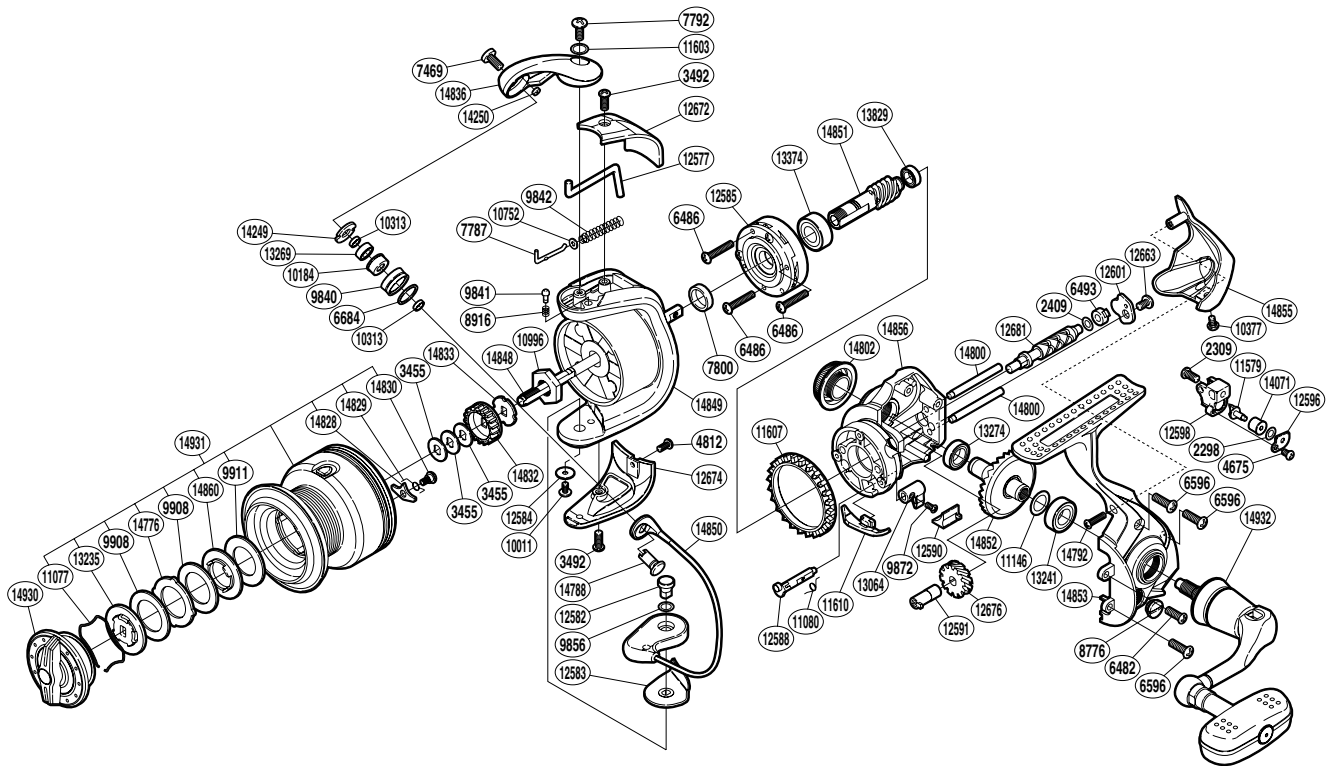

SHIMANO

STRADIC  A-RB

ST-3000FJ

Please note that the number of adjusting washers may not be the same as shown in the exploded views. (Adjustment will vary with each individual product.)

(1SE453010U)

Part No.	Description	Part No.	Description	Part No.	Description
RD 2298	Spacer	RD10752	Bail Spring Guide A Support	RD13274	Ball Bearing
RD 2309	Screw	RD10996	Rotor Nut	RD13374	Ball Bearing
RD 2409	Spacer	RD11077	Drag Washers Retainer	RD13829	Ball Bearing
RD 3455	Spool Washer	RD11080	Anti-Reverse Cam Spring	RD14071	Oscillating Slider Bushing
RD 3492	Screw	RD11146	Washer	RD14249	Line Roller Plate
RD 4675	Screw	RD11579	Oscillating Pawl	RD14250	Line Roller Oil Cap
RD 4812	Screw	RD11603	Washer	RD14776	Eared Washer
RD 6482	Screw	RD11607	Friction Ring	RD14788	Line Roller Support
RD 6486	Screw	RD11610	Bail Trip Strike	RD14792	Screw
RD 6493	Worm Bushing (rear)	RD12577	Bail Trip Lever	RD14800	Oscillating Guide
RD 6596	Screw	RD12582	Bail Hold Support Shaft	RD14802	Handle Screw Cap
RD 6684	Line Roller Spacer	RD12583	Bail Hold Support Spacer	RD14828	Drag Click
RD 7469	Screw	RD12584	Washer	RD14829	Drag Click Spring
RD 7787	Bail Spring Guide A	RD12585	Roller Clutch Assembly	RD14830	Screw
RD 7792	Screw	RD12588	Anti-Reverse Cam	RD14832	Spool Support A
RD 7800	Rotor Ring	RD12590	Anti-Reverse Lever Cover	RD14833	Spool Support B
RD 8776	Oil Cap	RD12591	Worm Bushing (front)	RD14836	Bail Arm
RD 8916	Click Spring	RD12596	Oscillating Pawl Cover	RD14848	Main Shaft
RD 9840	Line Roller	RD12598	Oscillating Slider	RD14849	Rotor
RD 9841	Click Pin	RD12601	Worm Shaft Retainer	RD14850	Bail Assembly
RD 9842	Bail Spring	RD12663	Screw	RD14851	Pinion Gear
RD 9856	Washer	RD12672	Bail Spring Cover	RD14852	Drive Gear
RD 9872	Screw	RD12674	Bail Hold Support Guard	RD14853	Side Cover
RD 9908	Drag Washer	RD12676	Idle Gear	RD14855	Rear Protector
RD 9911	Drag Washer	RD12681	Worm Shaft	RD14856	Body
RD10011	Screw	RD13064	Anti-Reverse Lever	RD14860	Key Washer
RD10184	Line Roller Bushing	RD13235	Key Washer	RD14930	Drag Knob
RD10313	Bearing Spacer	RD13241	Ball Bearing	RD14931	Spool Assembly
RD10377	Screw	RD13269	Ball Bearing	RD14932	Handle Assembly