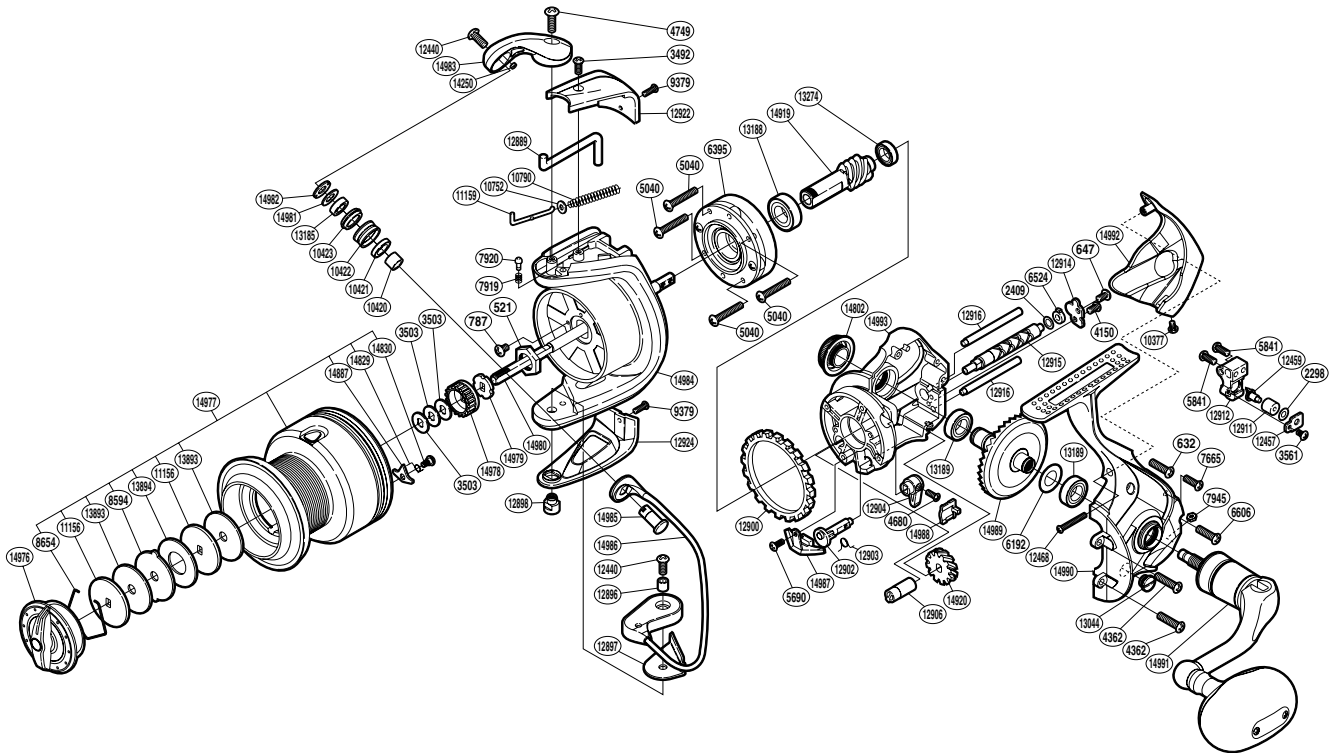

SHIMANO

STRADIC 

ST-6000FJ

Please note that the number of adjusting washers may not be the same as shown in the exploded views. (Adjustment will vary with each individual product.)

(1SE456010U)

Part No.	Description	Part No.	Description	Part No.	Description
RD 0521	Rotor Nut	RD10422	Line Roller	RD13274	Ball Bearing
RD 0632	Screw	RD10423	Line Roller Bushing	RD13893	Drag Washer
RD 0647	Screw	RD10752	Spring Guide A Support	RD13894	Drag Washer
RD 0787	Screw	RD10790	Bail Spring	RD14250	Line Roller Oil Cap
RD 2298	Spacer	RD11156	Key Washer	RD14802	Handle Screw Cap
RD 2409	Spacer	RD11159	Bail Spring Guide A	RD14829	Drag Click Spring
RD 3492	Screw	RD12440	Screw	RD14830	Screw
RD 3503	Spool Washer	RD12457	Oscillating Pawl Cover	RD14887	Drag Click
RD 3561	Screw	RD12459	Oscillating Pawl	RD14919	Pinion Gear
RD 4150	Screw	RD12468	Screw	RD14920	Idle Gear
RD 4362	Screw	RD12889	Bail Trip Lever	RD14976	Drag Knob
RD 4680	Screw	RD12896	Screw Collar	RD14977	Spool Assembly
RD 4749	Screw	RD12897	Bail Hold Support Spacer	RD14978	Spool Support A
RD 5040	Screw	RD12898	Bail Hold Support Shaft	RD14979	Spool Support B
RD 5690	Screw	RD12900	Friction Ring	RD14980	Main Shaft
RD 5841	Screw	RD12902	Anti-Reverse Cam	RD14981	Line Roller Washer
RD 6192	Washer	RD12903	Anti-Reverse Cam Spring	RD14982	Line Roller Plate
RD 6395	Roller Clutch Assembly	RD12904	Anti-Reverse Lever	RD14983	Bail Arm
RD 6524	Worm Bushing (rear)	RD12906	Worm Bushing (front)	RD14984	Rotor
RD 6606	Screw	RD12911	Oscillating Slider Bushing	RD14985	Line Roller Support
RD 7665	Screw	RD12912	Oscillating Slider	RD14986	Bail Assembly
RD 7919	Click Spring	RD12914	Worm Shaft Retainer	RD14987	Bail Trip Strike
RD 7920	Click Pin	RD12915	Worm Shaft	RD14988	Anti-Reverse Lever Cover
RD 7945	Nut	RD12916	Oscillating Guide	RD14989	Drive Gear
RD 8594	Eared Washer	RD12922	Bail Spring Cover	RD14990	Side Cover
RD 8654	Drag Washers Retainer	RD12924	Bail Hold Support Guard	RD14991	Handle Assembly
RD 9379	Screw	RD13044	Oil Cap	RD14992	Rear Protector
RD10377	Screw	RD13185	Ball Bearing	RD14993	Body
RD10420	Bearing Spacer	RD13188	Ball Bearing		
RD10421	Line Roller Collar	RD13189	Ball Bearing		