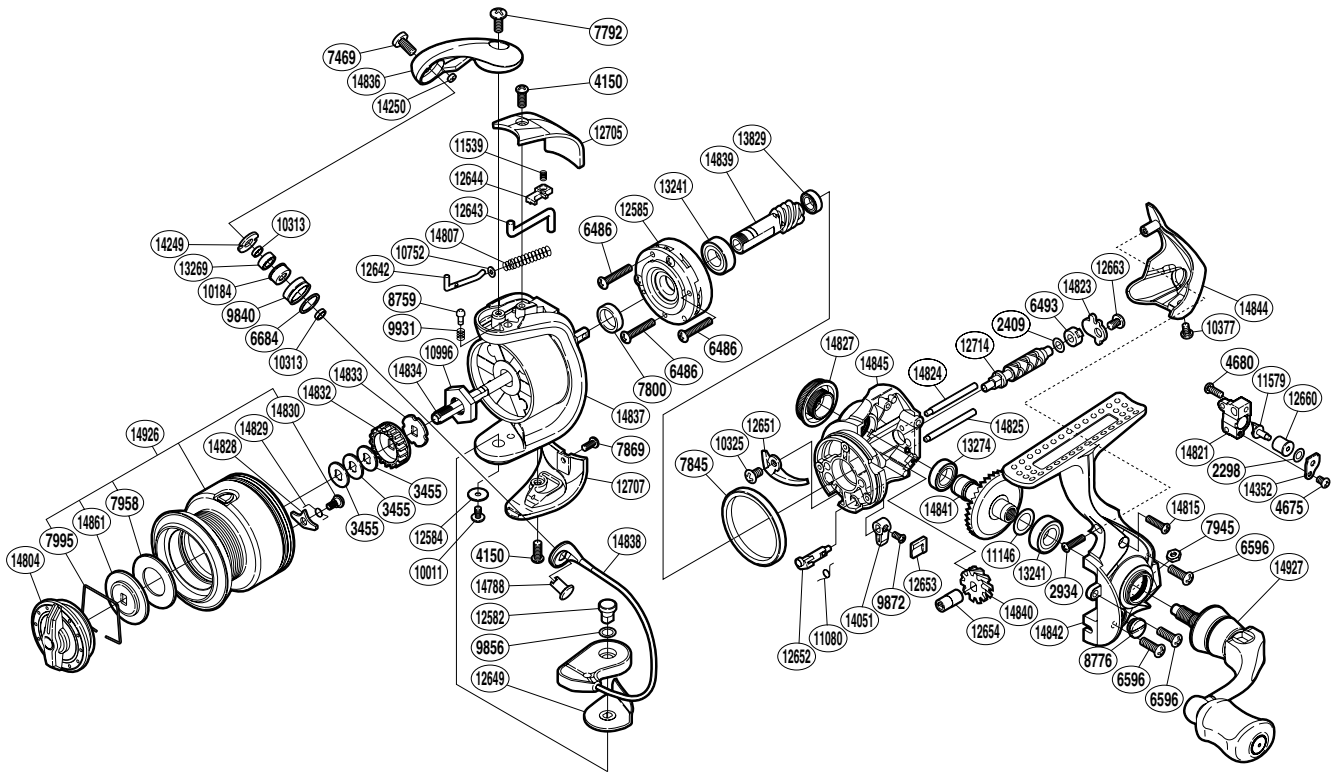

SHIMANO

STRADIC  A-RB

ST-1000FJ

Please note that the number of adjusting washers may not be the same as shown in the exploded views. (Adjustment will vary with each individual product.)

(1SE45101U)

Part No.	Description	Part No.	Description	Part No.	Description
RD 2298	Spacer	RD10377	Screw	RD14250	Line Roller Oil Cap
RD 2409	Spacer	RD10752	Bail Spring Guide A Support	RD14352	Oscillating Pawl Cover
RD 2934	Screw	RD10996	Rotor Nut	RD14788	Line Roller Support
RD 3455	Spool Washer	RD11080	Anti-Reverse Cam Spring	RD14804	Drag Knob
RD 4150	Screw	RD11146	Washer	RD14807	Bail Spring
RD 4675	Screw	RD11539	Bail Trip Lever Spring	RD14815	Screw
RD 4680	Screw	RD11579	Oscillating Pawl	RD14821	Oscillating Slider
RD 6486	Screw	RD12582	Bail Hold Support Shaft	RD14823	Worm Shaft Retainer
RD 6493	Worm Bushing (rear)	RD12584	Washer	RD14824	Oscillating Guide A
RD 6596	Screw	RD12585	Roller Clutch Assembly	RD14825	Oscillating Guide B
RD 6684	Line Roller Spacer	RD12642	Bail Spring Guide A	RD14827	Handle Screw Cap
RD 7469	Screw	RD12643	Bail Trip Lever	RD14828	Drag Click
RD 7792	Screw	RD12644	Bail Trip Cover	RD14829	Drag Click Spring
RD 7800	Rotor Ring	RD12649	Bail Hold Support Spacer	RD14830	Screw
RD 7845	Friction Ring	RD12651	Bail Trip Strike	RD14832	Spool Support A
RD 7869	Screw	RD12652	Anti-Reverse Cam	RD14833	Spool Support B
RD 7945	Nut	RD12653	Anti-Reverse Lever Cover	RD14834	Main Shaft
RD 7958	Drag Washer	RD12654	Worm Bushing (front)	RD14836	Bail Arm
RD 7995	Drag Washers Retainer	RD12660	Oscillating Slider Bushing	RD14837	Rotor
RD 8759	Click Pin	RD12663	Screw	RD14838	Bail Assembly
RD 8776	Oil Cap	RD12705	Bail Spring Cover	RD14839	Pinion Gear
RD 9840	Line Roller	RD12707	Bail Hold Support Guard	RD14840	Idle Gear
RD 9856	Washer	RD12714	Worm Shaft	RD14841	Drive Gear
RD 9872	Screw	RD13241	Ball Bearing	RD14842	Side Cover
RD 9931	Click Spring	RD13269	Ball Bearing	RD14844	Rear Protector
RD10011	Screw	RD13274	Ball Bearing	RD14845	Body
RD10184	Line Roller Bushing	RD13829	Ball Bearing	RD14861	Key Washer
RD10313	Bearing Spacer	RD14051	Anti-Reverse Lever	RD14926	Spool Assembly
RD10325	Screw	RD14249	Line Roller Plate	RD14927	Handle Assembly