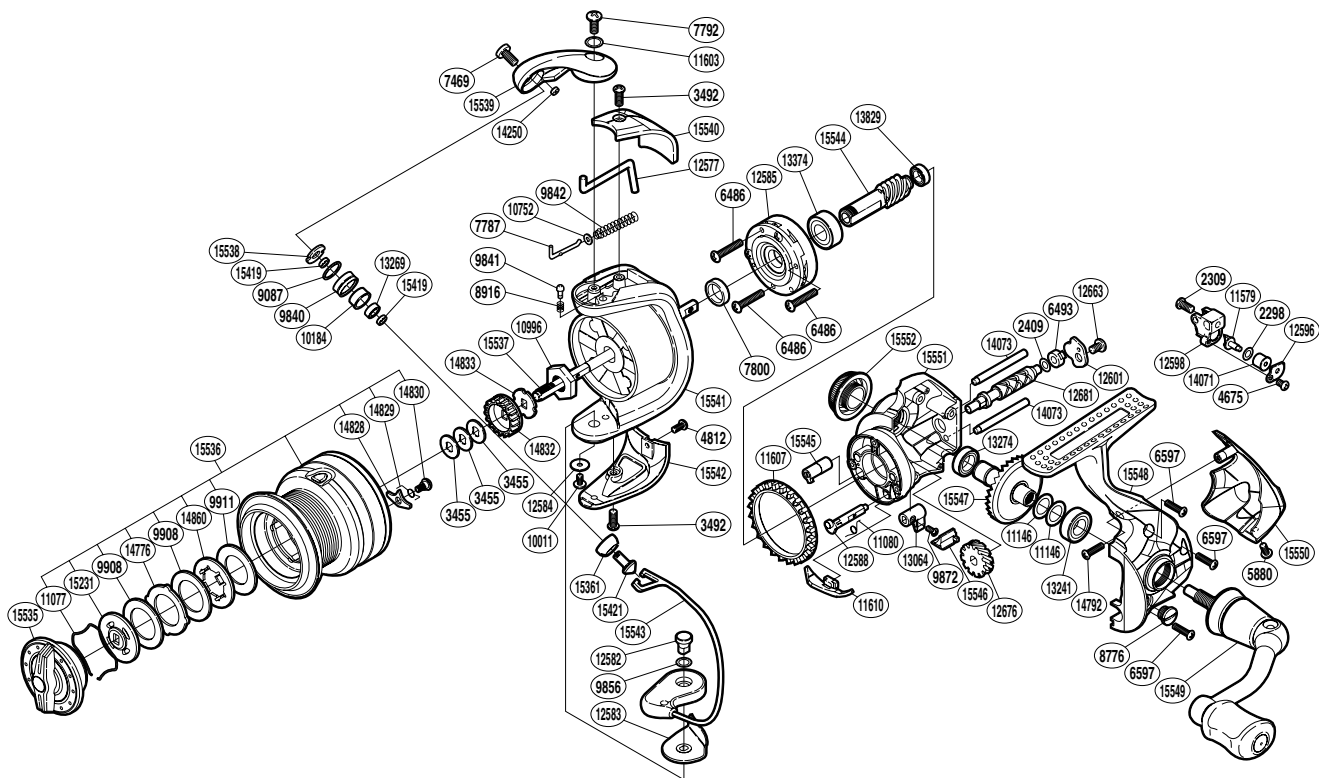

SHIMANO

SAROS SA-RB

SAR-2500FA

Please note that the number of adjusting washers may not be the same as shown in the exploded views. (Adjustment will vary with each individual product.)

(1SE762501U)

Part No.	Description	Part No.	Description	Part No.	Description
RD 2298	Spacer	RD11077	Drag Washers Retainer	RD14792	Screw
RD 2309	Screw	RD11080	Anti-Reverse Cam Spring	RD14828	Drag Click
RD 2409	Spacer	RD11146	Washer	RD14829	Drag Click Spring
RD 3455	Spool Washer	RD11579	Oscillating Pawl	RD14830	Screw
RD 3492	Screw	RD11603	Washer	RD14832	Spool Support A
RD 4675	Screw	RD11607	Friction Ring	RD14833	Spool Support B
RD 4812	Screw	RD11610	Bail Trip Strike	RD14860	Key Washer
RD 5880	Screw	RD12577	Bail Trip Lever	RD15231	Key Washer
RD 6486	Screw	RD12582	Bail Hold Support Shaft	RD15361	Line Roller Support Cover
RD 6493	Worm Bushing (rear)	RD12583	Bail Hold Support Spacer	RD15419	Bearing Spacer
RD 6597	Screw	RD12584	Washer	RD15421	Line Roller Support
RD 7469	Screw	RD12585	Roller Clutch Assembly	RD15535	Drag Knob
RD 7787	Bail Spring Guide A	RD12588	Anti-Reverse Cam	RD15536	Spool Assembly
RD 7792	Screw	RD12596	Oscillating Pawl Cover	RD15537	Main Shaft
RD 7800	Rotor Ring	RD12598	Oscillating Slider	RD15538	Line Roller Plate
RD 8776	Oil Cap	RD12601	Worm Shaft Retainer	RD15539	Bail Arm
RD 8916	Click Spring	RD12663	Screw	RD15540	Bail Spring Cover
RD 9087	Line Roller Spacer	RD12676	Idle Gear	RD15541	Rotor
RD 9840	Line Roller	RD12681	Worm Shaft	RD15542	Bail Hold Support Guard
RD 9841	Click Pin	RD13064	Anti-Reverse Lever	RD15543	Bail Assembly
RD 9842	Bail Spring	RD13241	Ball Bearing	RD15544	Pinion Gear
RD 9856	Washer	RD13269	Ball Bearing	RD15545	Worm Bushing (front)
RD 9872	Screw	RD13274	Ball Bearing	RD15546	Anti-Reverse Lever Cover
RD 9908	Drag Washer	RD13374	Ball Bearing	RD15547	Drive Gear
RD 9911	Drag Washer	RD13829	Ball Bearing	RD15548	Side Cover
RD10011	Screw	RD14071	Oscillating Slider Bushing	RD15549	Handle Assembly
RD10184	Line Roller Bushing	RD14073	Oscillating Guide	RD15550	Rear Protector
RD10752	Bail Spring Guide A Support	RD14250	Line Roller Oil Cap	RD15551	Body
RD10996	Rotor Nut	RD14776	Eared Washer	RD15552	Handle Screw Cap