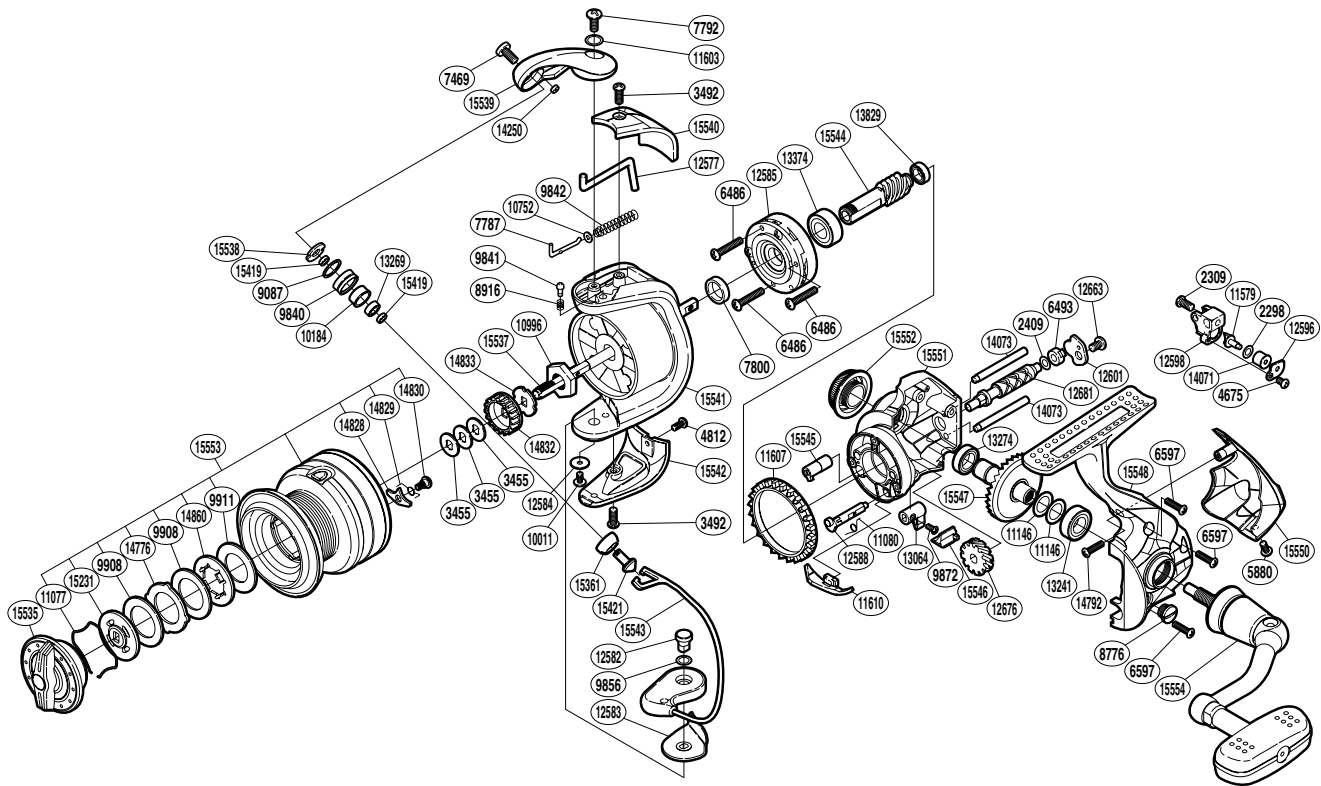

SHIMANO

SAROS SA-RB

SAR-3000FA

Please note that the number of adjusting washers may not be the same as shown in the exploded views. (Adjustment will vary with each individual product.)

(1SE763001U)

Part No.	Description	Part No.	Description	Part No.	Description
RD 2298	Spacer	RD11077	Drag Washers Retainer	RD14792	Screw
RD 2309	Screw	RD11080	Anti-Reverse Cam Spring	RD14828	Drag Click
RD 2409	Spacer	RD11146	Washer	RD14829	Drag Click Spring
RD 3455	Spool Washer	RD11579	Oscillating Pawl	RD14830	Screw
RD 3492	Screw	RD11603	Washer	RD14832	Spool Support A
RD 4675	Screw	RD11607	Friction Ring	RD14833	Spool Support B
RD 4812	Screw	RD11610	Bail Trip Strike	RD14860	Key Washer
RD 5880	Screw	RD12577	Bail Trip Lever	RD15231	Key Washer
RD 6486	Screw	RD12582	Bail Hold Support Shaft	RD15361	Line Roller Support Cover
RD 6493	Worm Bushing (rear)	RD12583	Bail Hold Support Spacer	RD15419	Bearing Spacer
RD 6597	Screw	RD12584	Washer	RD15421	Line Roller Support
RD 7469	Screw	RD12585	Roller Clutch Assembly	RD15535	Drag Knob
RD 7787	Bail Spring Guide A	RD12588	Anti-Reverse Cam	RD15537	Main Shaft
RD 7792	Screw	RD12596	Oscillating Pawl Cover	RD15538	Line Roller Plate
RD 7800	Rotor Ring	RD12598	Oscillating Slider	RD15539	Bail Arm
RD 8776	Oil Cap	RD12601	Worm Shaft Retainer	RD15540	Bail Spring Cover
RD 8916	Click Spring	RD12663	Screw	RD15541	Rotor
RD 9087	Line Roller Spacer	RD12676	Idle Gear	RD15542	Bail Hold Support Guard
RD 9840	Line Roller	RD12681	Worm Shaft	RD15543	Bail Assembly
RD 9841	Click Pin	RD13064	Anti-Reverse Lever	RD15544	Pinion Gear
RD 9842	Bail Spring	RD13241	Ball Bearing	RD15545	Worm Bushing (front)
RD 9856	Washer	RD13269	Ball Bearing	RD15546	Anti-Reverse Lever Cover
RD 9872	Screw	RD13274	Ball Bearing	RD15547	Drive Gear
RD 9908	Drag Washer	RD13374	Ball Bearing	RD15548	Side Cover
RD 9911	Drag Washer	RD13829	Ball Bearing	RD15550	Rear Protector
RD10011	Screw	RD14071	Oscillating Slider Bushing	RD15551	Body
RD10184	Line Roller Bushing	RD14073	Oscillating Guide	RD15552	Handle Screw Cap
RD10752	Bail Spring Guide A Support	RD14250	Line Roller Oil Cap	RD15553	Spool Assembly
RD10996	Rotor Nut	RD14776	Eared Washer	RD15554	Handle Assembly