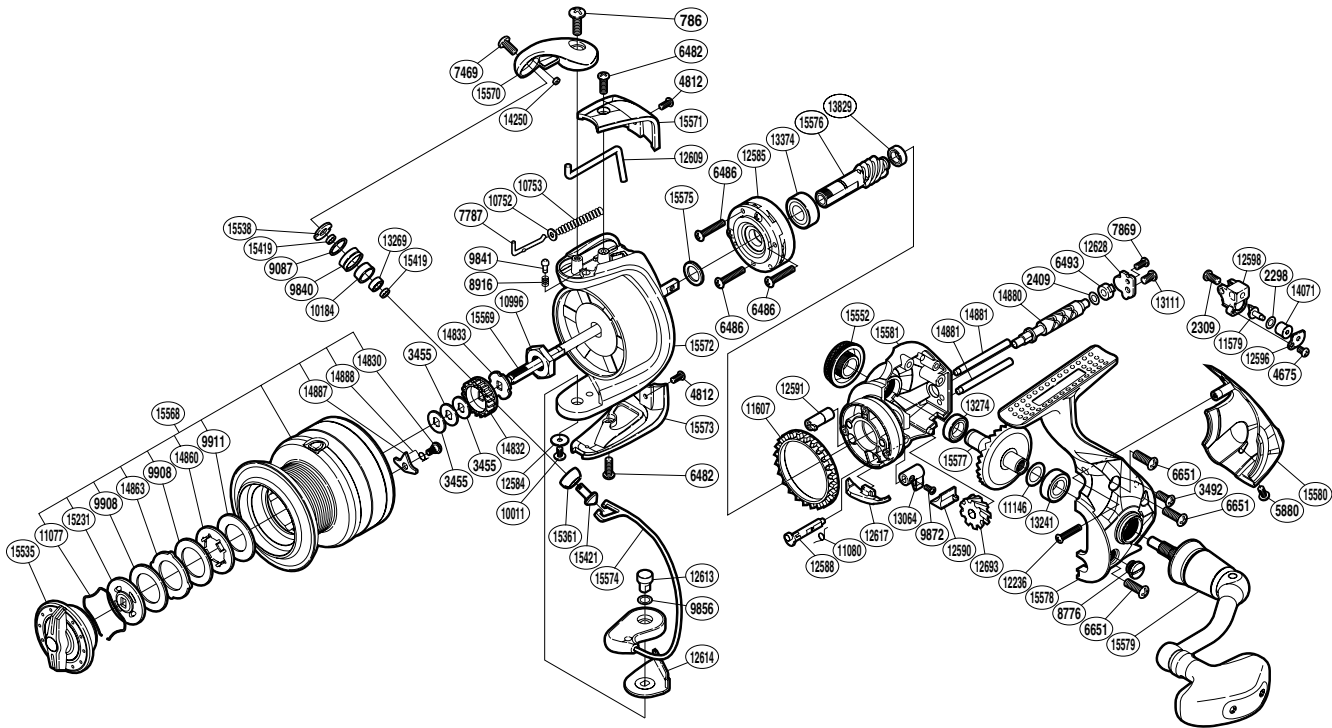

# SHIMANO

**SAROS** SA-RB

**SAR-4000FA**

Please note that the number of adjusting washers may not be the same as shown in the exploded views. (Adjustment will vary with each individual product.)

(1SE764001U)