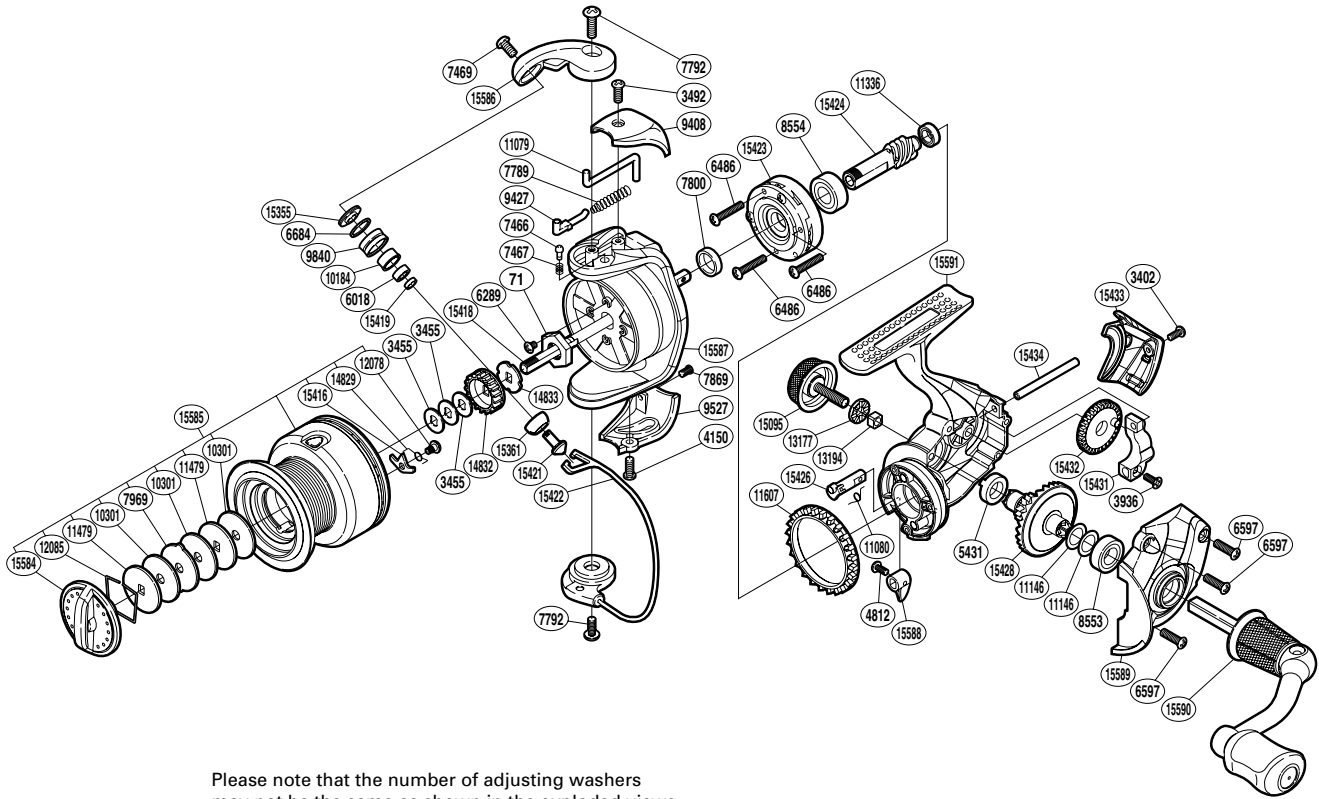

SHIMANO

SYMETRE

SY-2500FL

Please note that the number of adjusting washers may not be the same as shown in the exploded views. (Adjustment will vary with each individual product.)

(1SE46250AU)

| Part No. | Description | Part No. | Description | Part No. | Description |
|----------|--------------------|----------|-------------------------|----------|---------------------------|
| RD 0071 | Rotor Nut | RD 8554 | Ball Bearing | RD15361 | Line Roller Support Cover |
| RD 3402 | Screw | RD 9408 | Bail Spring Cover | RD15416 | Drag Click |
| RD 3455 | Spool Washer | RD 9427 | Bail Spring Guide | RD15418 | Main Shaft |
| RD 3492 | Screw | RD 9527 | Bail Hold Support Guard | RD15419 | Bearing Spacer |
| RD 3936 | Screw | RD 9840 | Line Roller | RD15421 | Line Roller Support |
| RD 4150 | Screw | RD10184 | Line Roller Bushing | RD15422 | Bail Assembly |
| RD 4812 | Screw | RD10301 | Drag Washer | RD15423 | Roller Clutch Assembly |
| RD 5431 | Drive Gear Bushing | RD11079 | Bail Trip Lever | RD15424 | Pinion Gear |
| RD 6018 | Ball Bearing | RD11080 | Anti-Reverse Cam Spring | RD15426 | Anti-Reverse Cam |
| RD 6289 | Screw | RD11146 | Washer | RD15428 | Drive Gear |
| RD 6486 | Screw | RD11336 | Ball Bearing | RD15431 | Oscillating Slider |
| RD 6597 | Screw | RD11479 | Key Washer | RD15432 | Oscillating Gear |
| RD 6684 | Line Roller Spacer | RD11607 | Friction Ring | RD15433 | Rear Protector |
| RD 7466 | Click Pin | RD12078 | Screw | RD15434 | Oscillating Guide |
| RD 7467 | Click Spring | RD12085 | Drag Washers Retainer | RD15584 | Drag Knob |
| RD 7469 | Screw | RD13177 | Handle Screw Cap Spacer | RD15585 | Spool Assembly |
| RD 7789 | Bail Spring | RD13194 | Handle Screw Lock | RD15586 | Bail Arm |
| RD 7792 | Screw | RD14829 | Drag Click Spring | RD15587 | Rotor |
| RD 7800 | Rotor Ring | RD14832 | Spool Support A | RD15588 | Anti-Reverse Lever |
| RD 7869 | Screw | RD14833 | Spool Support B | RD15589 | Side Cover |
| RD 7969 | Eared Washer | RD15095 | Handle Screw Cap | RD15590 | Handle Assembly |
| RD 8553 | Ball Bearing | RD15355 | Line Roller Washer | RD15591 | Body |