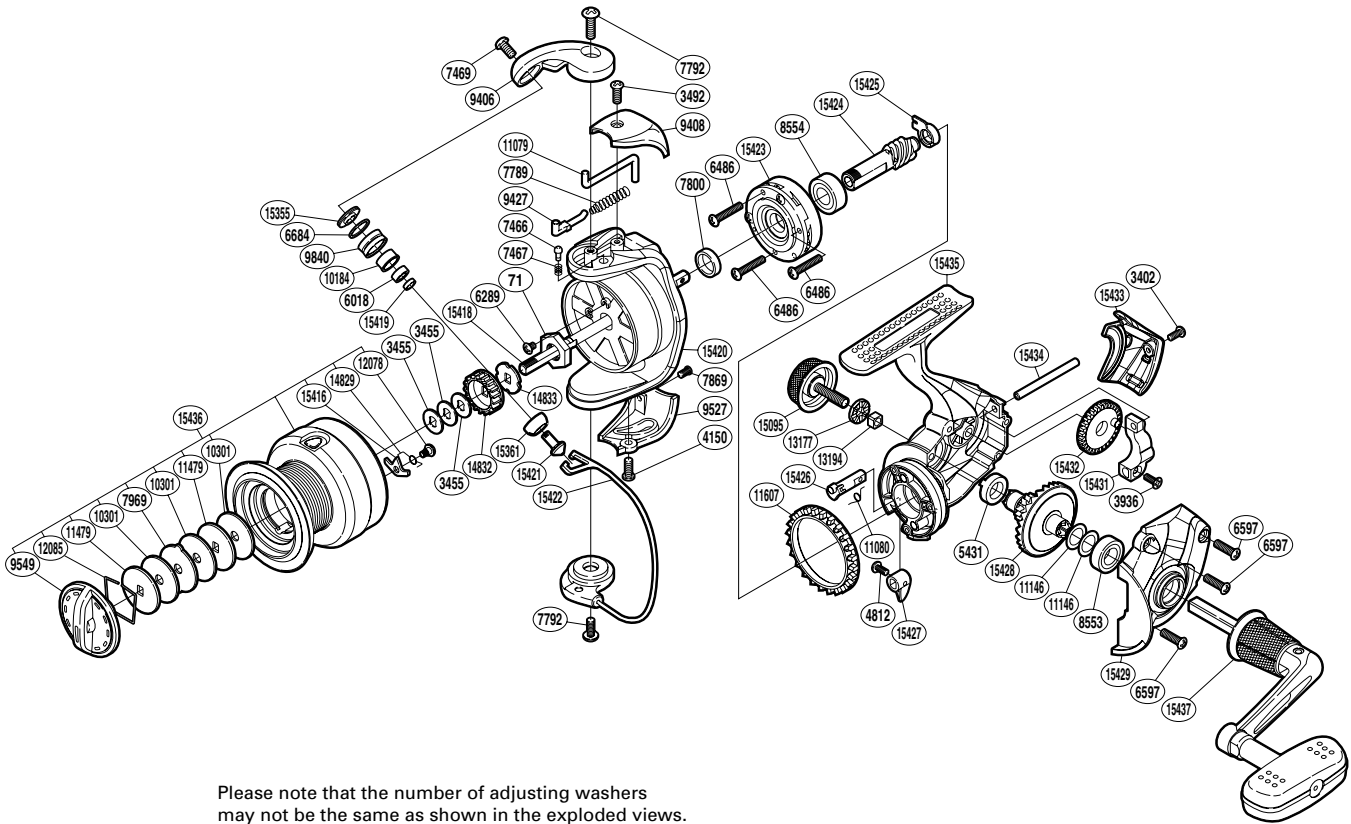

## SAHARA

SH-3000FE

Please note that the number of adjusting washers may not be the same as shown in the exploded views. (1SE643004U) (Adjustment will vary with each individual product.)

Part No.	Description	Part No.	Description	Part No.	Description
RD 0071	Rotor Nut	RD 8554	Ball Bearing	RD15355	Line Roller Washer
RD 3402	Screw	RD 9406	Bail Arm	RD15361	Line Roller Support Cover
RD 3455	Spool Washer	RD 9408	Bail Spring Cover	RD15416	Drag Click
RD 3492	Screw	RD 9427	Bail Spring Guide	RD15418	Main Shaft
RD 3936	Screw	RD 9527	Bail Hold Support Guard	RD15419	Bearing Spacer
RD 4150	Screw	RD 9549	Drag Knob	RD15420	Rotor
RD 4812	Screw	RD 9840	Line Roller	RD15421	Line Roller Support
RD 5431	Drive Gear Bushing	RD10184	Line Roller Bushing	RD15422	Bail Assembly
RD 6018	Ball Bearing	RD10301	Drag Washer	RD15423	Roller Clutch Assembly
RD 6289	Screw	RD11079	Bail Trip Lever	RD15424	Pinion Gear
RD 6486	Screw	RD11080	Anti-Reverse Cam Spring	RD15425	Pinion Gear Bushing
RD 6597	Screw	RD11146	Washer	RD15426	Anti-Reverse Cam
RD 6684	Line Roller Spacer	RD11479	Key Washer	RD15427	Anti-Reverse Lever
RD 7466	Click Pin	RD11607	Friction Ring	RD15428	Drive Gear
RD 7467	Click Spring	RD12078	Screw	RD15429	Side Cover
RD 7469	Screw	RD12085	Drag Washers Retainer	RD15431	Oscillating Slider
RD 7789	Bail Spring	RD13177	Handle Screw Cap Spacer	RD15432	Oscillating Gear
RD 7792	Screw	RD13194	Handle Screw Lock	RD15433	Rear Protector
RD 7800	Rotor Ring	RD14829	Drag Click Spring	RD15434	Oscillating Guide
RD 7869	Screw	RD14832	Spool Support A	RD15435	Body
RD 7969	Eared Washer	RD14833	Spool Support B	RD15436	Spool Assembly
RD 8553	Ball Bearing	RD15095	Handle Screw Cap	RD15437	Handle Assembly