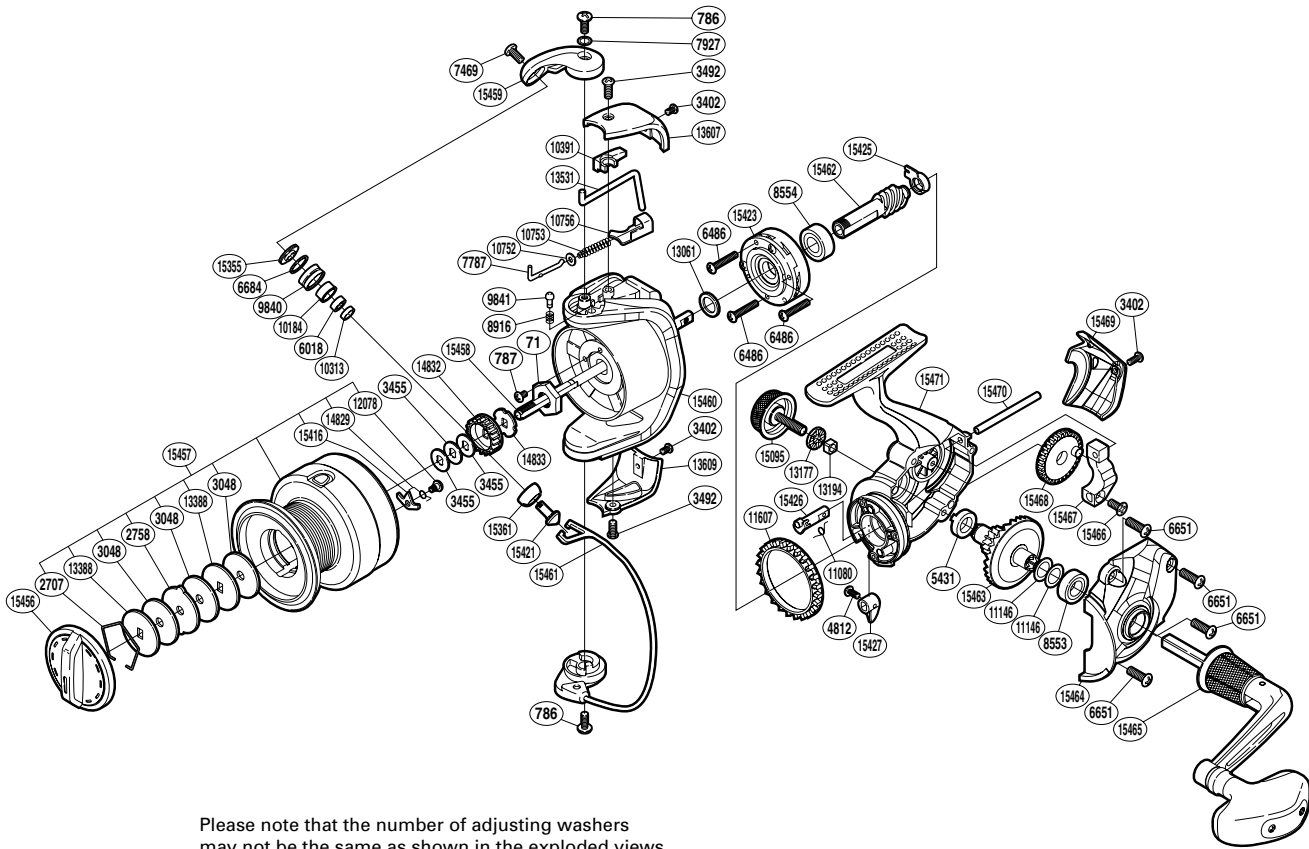

SHIMANO

SAHARA

SH-4000FE

Please note that the number of adjusting washers may not be the same as shown in the exploded views. (Adjustment will vary with each individual product.)

(1SE644004U)

Part No.	Description	Part No.	Description	Part No.	Description
RD 0071	Rotor Nut	RD10184	Line Roller Bushing	RD15416	Drag Click
RD 0786	Screw	RD10313	Bearing Spacer	RD15421	Line Roller Support
RD 0787	Screw	RD10391	Bail Trip Cover	RD15423	Roller Clutch Assembly
RD 2707	Drag Washers Retainer	RD10752	Bail Spring Guide A Support	RD15425	Pinion Gear Bushing
RD 2758	Eared Washer	RD10753	Bail Spring	RD15426	Anti-Reverse Cam
RD 3048	Drag Washer	RD10756	Bail Spring Seat	RD15427	Anti-Reverse Lever
RD 3402	Screw	RD11080	Anti-Reverse Cam Spring	RD15456	Drag Knob
RD 3455	Spool Washer	RD11146	Washer	RD15457	Spool Assembly
RD 3492	Screw	RD11607	Friction Ring	RD15458	Main Shaft
RD 4812	Screw	RD12078	Screw	RD15459	Bail Arm
RD 5431	Drive Gear Bushing	RD13061	Washer	RD15460	Rotor
RD 6018	Ball Bearing	RD13177	Handle Screw Cap Spacer	RD15461	Bail Assembly
RD 6486	Screw	RD13194	Handle Screw Lock	RD15462	Pinion Gear
RD 6651	Screw	RD13388	Key Washer	RD15463	Drive Gear
RD 6684	Line Roller Spacer	RD13531	Bail Trip Lever	RD15464	Side Cover
RD 7469	Screw	RD13607	Bail Spring Cover	RD15465	Handle Assembly
RD 7787	Bail Spring Guide A	RD13609	Bail Hold Support Guard	RD15466	Screw
RD 7927	Washer	RD14829	Drag Click Spring	RD15467	Oscillating Slider
RD 8553	Ball Bearing	RD14832	Spool Support A	RD15468	Oscillating Gear
RD 8554	Ball Bearing	RD14833	Spool Support B	RD15469	Rear Protector
RD 8916	Click Spring	RD15095	Handle Screw Cap	RD15470	Oscillating Guide
RD 9840	Line Roller	RD15355	Line Roller Washer	RD15471	Body
RD 9841	Click Pin	RD15361	Line Roller Support Cover		