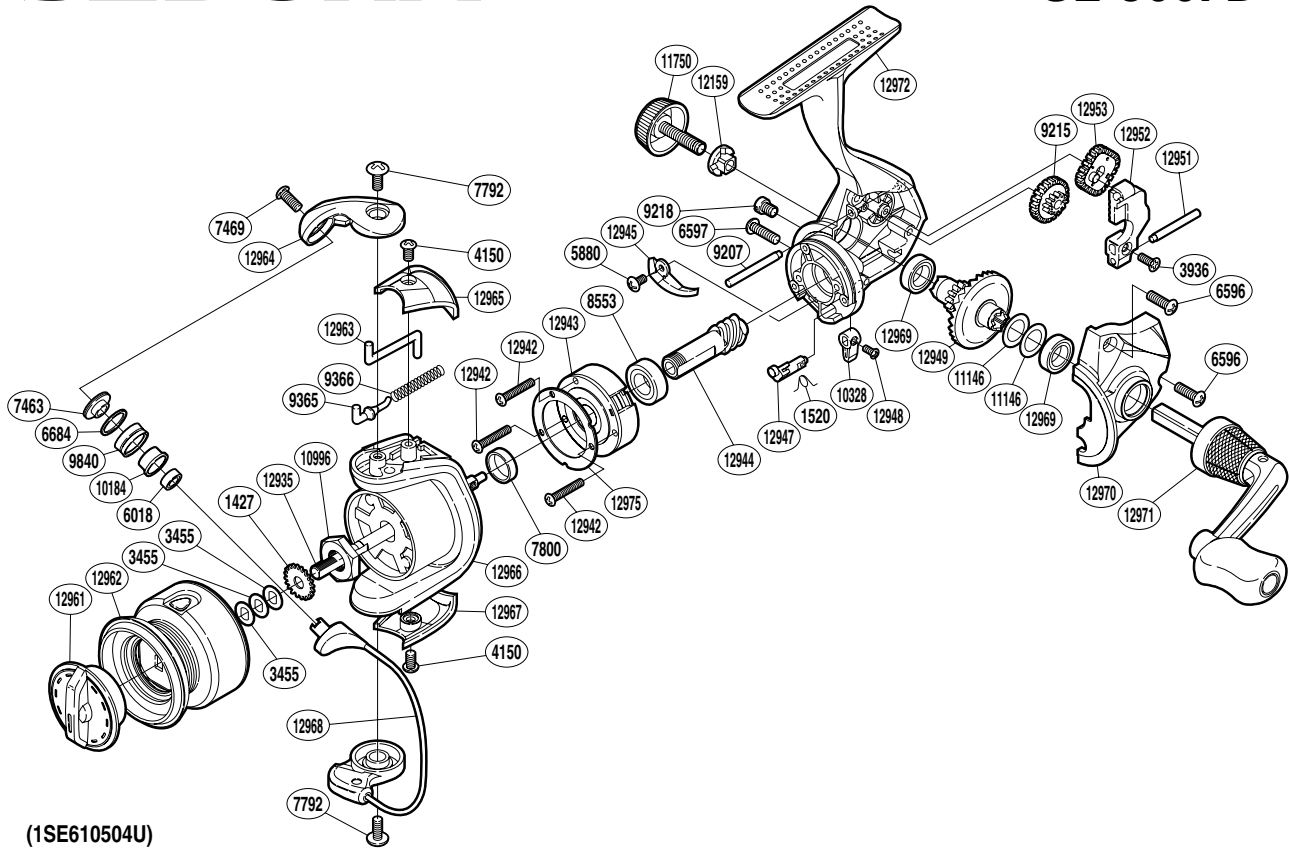

SHIMANO

SEDONA

SE-500FD

(1SE610504U)

Please note that the number of adjusting washers may not be the same as shown in the exploded views. (Adjustment will vary with each individual product.)

Part No.	Description	Part No.	Description	Part No.	Description
RD 1427	Spool Support	RD 9218	Oil Cap	RD12949	Drive Gear
RD 1520	Anti-Reverse Cam Spring	RD 9365	Bail Spring Guide	RD12951	Oscillating Guide B
RD 3455	Spool Washer	RD 9366	Bail Spring	RD12952	Oscillating Slider
RD 3936	Screw	RD 9840	Line Roller	RD12953	Oscillating Gear
RD 4150	Screw	RD10184	Line Roller Bushing	RD12961	Drag Knob
RD 5880	Screw	RD10328	Anti-Reverse Lever	RD12962	Spool Assembly
RD 6018	Ball Bearing	RD10996	Rotor Nut	RD12963	Bail Trip Lever
RD 6596	Screw	RD11146	Washer	RD12964	Bail Arm
RD 6597	Screw	RD11750	Handle Screw Cap	RD12965	Bail Spring Cover
RD 6684	Line Roller Spacer	RD12159	Handle Screw Lock Washer	RD12966	Rotor
RD 7463	Line Roller Washer	RD12935	Main Shaft	RD12967	Bail Hold Support Guard
RD 7469	Screw	RD12942	Screw	RD12968	Bail Assembly
RD 7792	Screw	RD12943	Roller Clutch Assembly	RD12969	Ball Bearing
RD 7800	Rotor Ring	RD12944	Pinion Gear	RD12970	Side Cover
RD 8553	Ball Bearing	RD12945	Bail Trip Strike	RD12971	Handle Assembly
RD 9207	Oscillating Guide A	RD12947	Anti-Reverse Cam	RD12972	Body
RD 9215	Idle Gear	RD12948	Screw	RD12975	Roller Clutch Reinforce