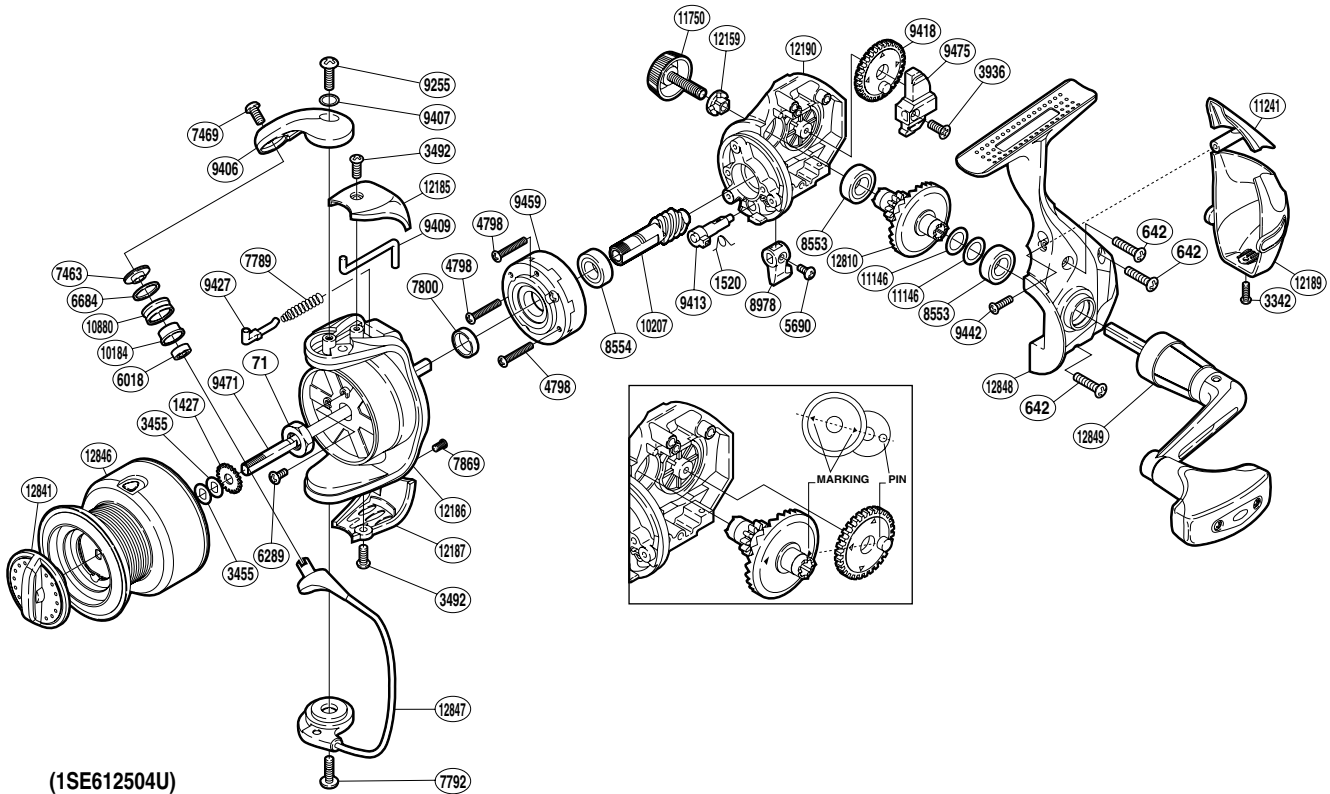

SHIMANO

SEDONA

SE-2500FD

(1SE612504U)

Please note that the number of adjusting washers may not be the same as shown in the exploded views. (Adjustment will vary with each individual product.)

Part No.	Description	Part No.	Description	Part No.	Description
RD 0071	Rotor Nut	RD 7800	Rotor Ring	RD10207	Pinion Gear
RD 0642	Screw	RD 7869	Screw	RD10880	Line Roller
RD 1427	Spool Support	RD 8553	Ball Bearing	RD11146	Washer
RD 1520	Anti-Reverse Cam Spring	RD 8554	Ball Bearing	RD11241	Rear Protector A
RD 3342	Screw	RD 8978	Anti-Reverse Lever	RD11750	Handle Screw Cap
RD 3455	Spool Washer	RD 9255	Screw	RD12159	Handle Screw Lock Washer
RD 3492	Screw	RD 9406	Bail Arm	RD12185	Bail Spring Cover
RD 3936	Screw	RD 9407	Washer	RD12186	Rotor
RD 4798	Screw	RD 9409	Bail Trip Lever	RD12187	Bail Hold Support Guard
RD 5690	Screw	RD 9413	Anti-Reverse Cam	RD12189	Rear Protector B
RD 6018	Ball Bearing	RD 9418	Oscillating Gear	RD12190	Body
RD 6289	Screw	RD 9427	Bail Spring Guide	RD12810	Drive Gear
RD 6684	Line Roller Spacer	RD 9442	Screw	RD12841	Drag Knob
RD 7463	Line Roller Washer	RD 9459	Roller Clutch Assembly	RD12846	Spool Assembly
RD 7469	Screw	RD 9471	Main Shaft	RD12847	Bail Assembly
RD 7789	Bail Spring	RD 9475	Oscillating Slider	RD12848	Side Cover
RD 7792	Screw	RD10184	Line Roller Bushing	RD12849	Handle Assembly