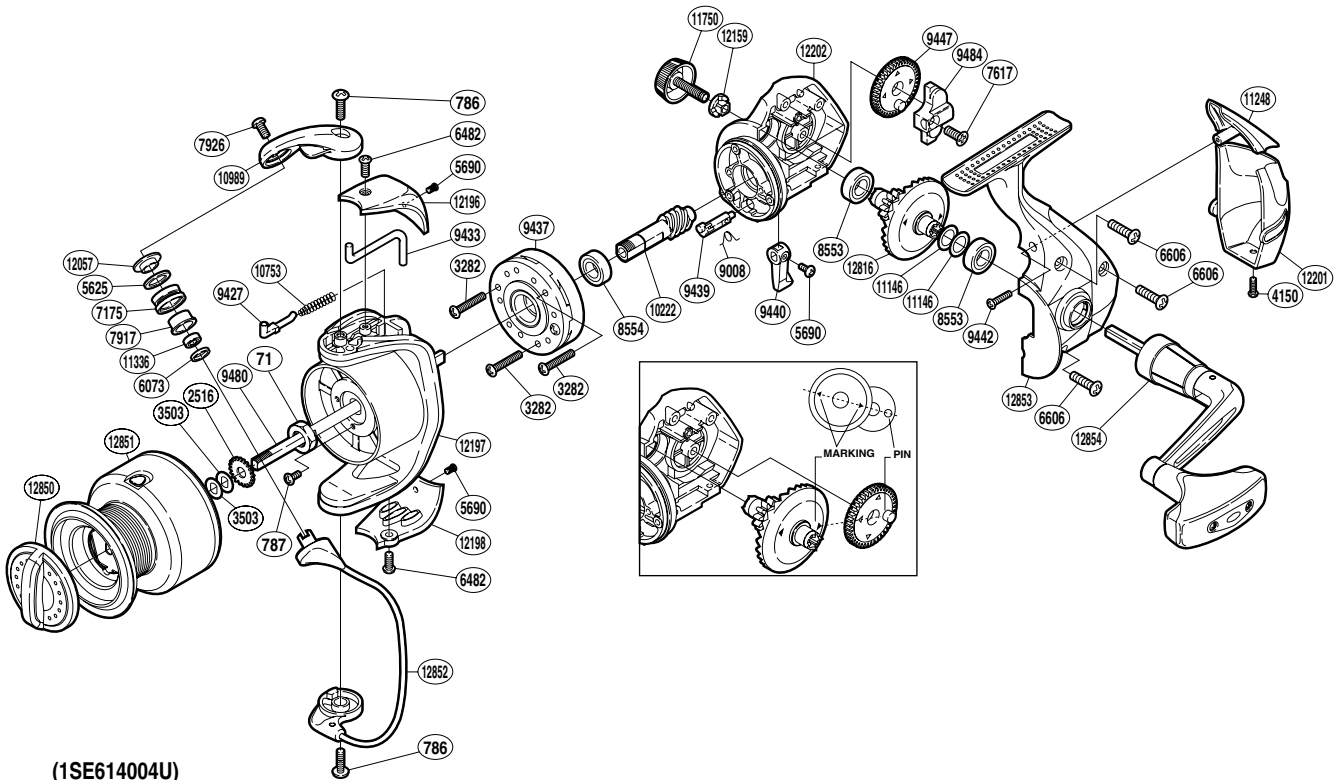

SHIMANO

SEDONA

SE-4000FD

(1SE614004U)

Please note that the number of adjusting washers may not be the same as shown in the exploded views. (Adjustment will vary with each individual product.)

Part No.	Description	Part No.	Description	Part No.	Description
RD 0071	Rotor Nut	RD 8553	Ball Bearing	RD11248	Rear Protector A
RD 0786	Screw	RD 8554	Ball Bearing	RD11336	Ball Bearing
RD 0787	Screw	RD 9008	Anti-Reverse Cam Spring	RD11750	Handle Screw Cap
RD 2516	Spool Support	RD 9427	Bail Spring Guide	RD12057	Line Roller Washer
RD 3282	Screw	RD 9433	Bail Trip Lever	RD12159	Handle Screw Lock Washer
RD 3503	Spool Washer	RD 9437	Roller Clutch Assembly	RD12196	Bail Spring Cover
RD 4150	Screw	RD 9439	Anti-Reverse Cam	RD12197	Rotor
RD 5625	Line Roller Spacer	RD 9440	Anti-Reverse Lever	RD12198	Bail Hold Support Guard
RD 5690	Screw	RD 9442	Screw	RD12201	Rear Protector B
RD 6073	Bearing Spacer	RD 9447	Oscillating Gear	RD12202	Body
RD 6482	Screw	RD 9480	Main Shaft	RD12816	Drive Gear
RD 6606	Screw	RD 9484	Oscillating Slider	RD12850	Drag Knob
RD 7175	Line Roller	RD10222	Pinion Gear	RD12851	Spool Assembly
RD 7617	Screw	RD10753	Bail Spring	RD12852	Bail Assembly
RD 7917	Line Roller Bushing	RD10989	Bail Arm	RD12853	Side Cover
RD 7926	Screw	RD11146	Washer	RD12854	Handle Assembly