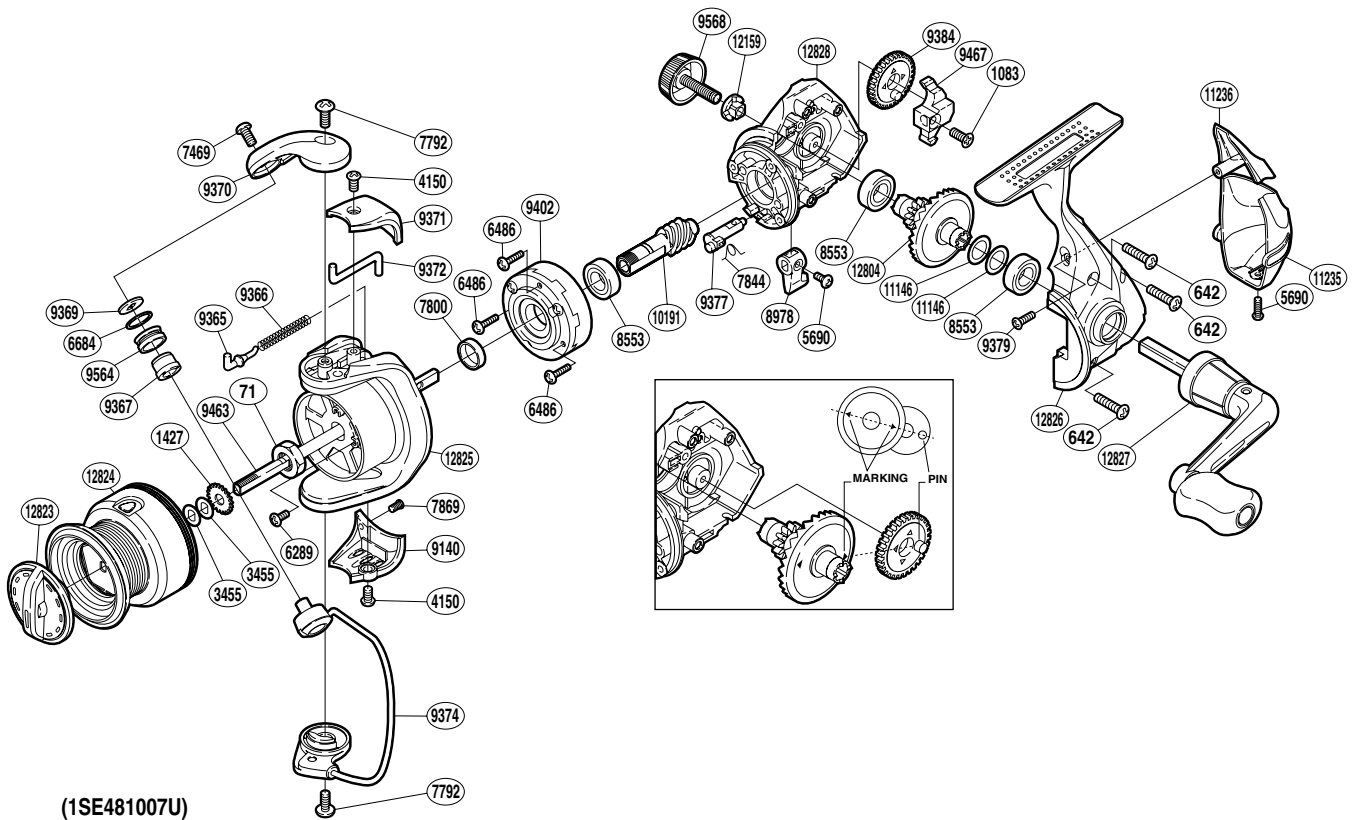

## SOLSTACE

## SO-1000FI

(1SE481007U)

Please note that the number of adjusting washers may not be the same as shown in the exploded views. (Adjustment will vary with each individual product.)

Part No.	Description	Part No.	Description	Part No.	Description
RD 0071	Rotor Nut	RD 8978	Anti-Reverse Lever	RD 9564	Line Roller
RD 0642	Screw	RD 9140	Bail Hold Support Guard	RD 9568	Handle Screw Cap
RD 1083	Screw	RD 9365	Bail Spring Guide	RD10191	Pinion Gear
RD 1427	Spool Support	RD 9366	Bail Spring	RD11146	Washer
RD 3455	Spool Washer	RD 9367	Line Roller Bushing	RD11235	Rear Protector B
RD 4150	Screw	RD 9369	Line Roller Washer	RD11236	Rear Protector A
RD 5690	Screw	RD 9370	Bail Arm	RD12159	Handle Screw Lock Washer
RD 6289	Screw	RD 9371	Bail Spring Cover	RD12804	Drive Gear
RD 6486	Screw	RD 9372	Bail Trip Lever	RD12823	Drag Knob
RD 6684	Line Roller Spacer	RD 9374	Bail Assembly	RD12824	Spool Assembly
RD 7469	Screw	RD 9377	Anti-Reverse Cam	RD12825	Rotor
RD 7792	Screw	RD 9379	Screw	RD12826	Side Cover
RD 7800	Rotor Ring	RD 9384	Oscillating Gear	RD12827	Handle Assembly
RD 7844	Anti-Reverse Cam Spring	RD 9402	Roller Clutch Assembly	RD12828	Body
RD 7869	Screw	RD 9463	Main Shaft		
RD 8553	Ball Bearing	RD 9467	Oscillating Slider		