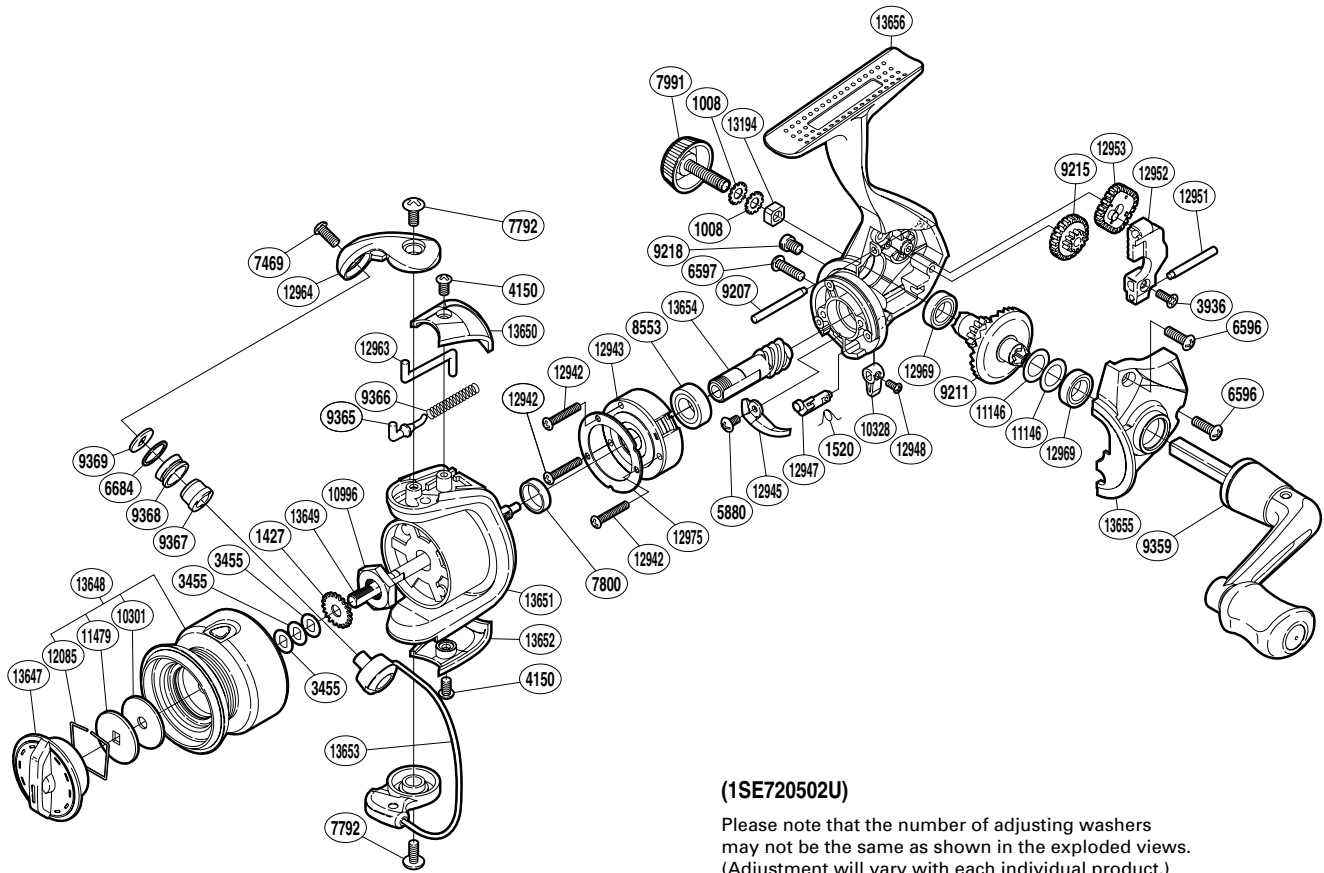

# SHIMANO

## SIENNA

SN-500FD

(1SE720502U)

Please note that the number of adjusting washers may not be the same as shown in the exploded views. (Adjustment will vary with each individual product.)

Part No.	Description	Part No.	Description	Part No.	Description
RD 1008	Handle Lock Washer	RD 9218	Oil Cap	RD12951	Oscillating Guide B
RD 1427	Spool Support	RD 9359	Handle Assembly	RD12952	Oscillating Slider
RD 1520	Anti-Reverse Cam Spring	RD 9365	Bail Spring Guide	RD12953	Oscillating Gear
RD 3455	Spool Washer	RD 9366	Bail Spring	RD12963	Bail Trip Lever
RD 3936	Screw	RD 9367	Line Roller Bushing	RD12964	Bail Arm
RD 4150	Screw	RD 9368	Line Roller	RD12969	Ball Bearing
RD 5880	Screw	RD 9369	Line Roller Washer	RD12975	Roller Clutch Reinforce
RD 6596	Screw	RD10301	Drag Washer	RD13194	Handle Screw Lock
RD 6597	Screw	RD10328	Anti-Reverse Lever	RD13647	Drag Knob
RD 6684	Line Roller Spacer	RD10996	Rotor Nut	RD13648	Spool Assembly
RD 7469	Screw	RD11146	Washer	RD13649	Main Shaft
RD 7792	Screw	RD11479	Key Washer	RD13650	Bail Spring Cover
RD 7800	Rotor Ring	RD12085	Drag Washers Retainer	RD13651	Rotor
RD 7991	Handle Screw Cap	RD12942	Screw	RD13652	Bail Hold Support Guard
RD 8553	Ball Bearing	RD12943	Roller Clutch Assembly	RD13653	Bail Assembly
RD 9207	Oscillating Guide A	RD12945	Bail Trip Strike	RD13654	Pinion Gear
RD 9211	Drive Gear	RD12947	Anti-Reverse Cam	RD13655	Side Cover
RD 9215	Idle Gear	RD12948	Screw	RD13656	Body