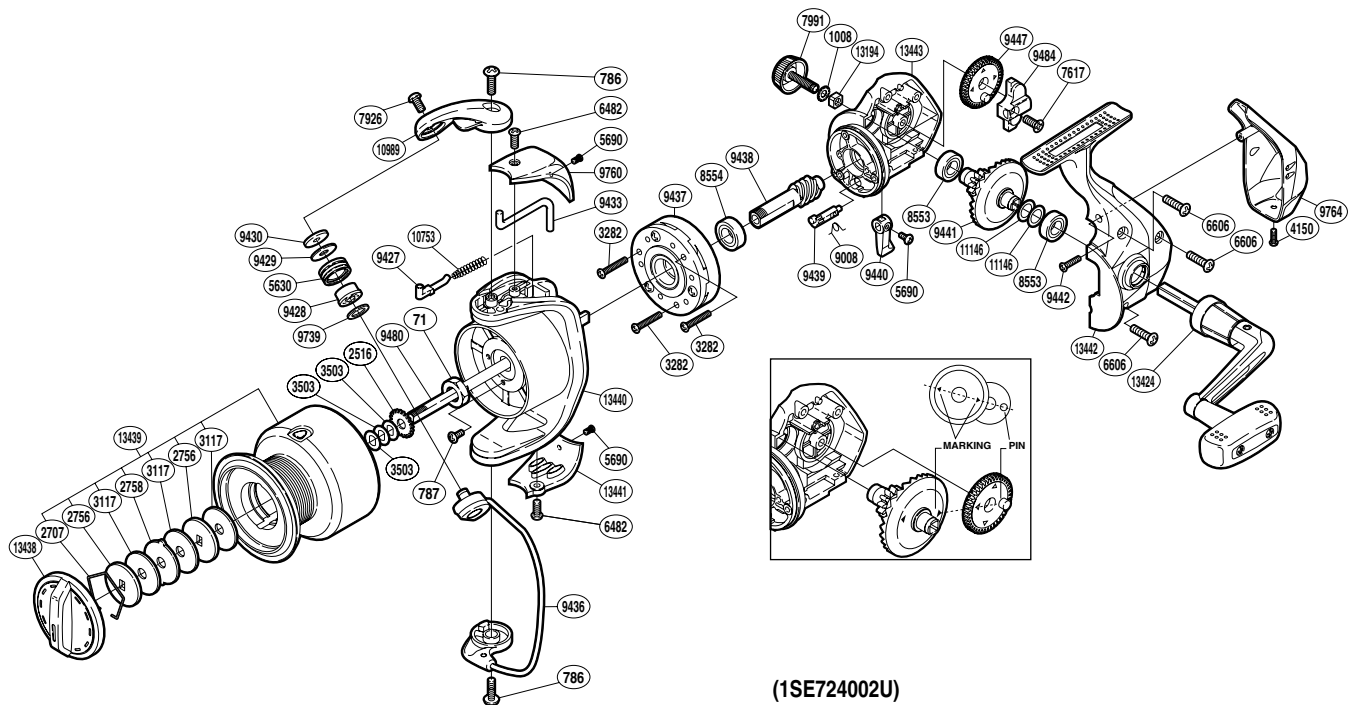

SHIMANO

SIENNA

SN-4000FD

(1SE724002U)

Please note that the number of adjusting washers may not be the same as shown in the exploded views. (Adjustment will vary with each individual product.)

Part No.	Description	Part No.	Description	Part No.	Description
RD 0071	Rotor Nut	RD 7926	Screw	RD 9447	Oscillating Gear
RD 0786	Screw	RD 7991	Handle Screw Cap	RD 9480	Main Shaft
RD 0787	Screw	RD 8553	Ball Bearing	RD 9484	Oscillating Slider
RD 1008	Handle Lock Washer	RD 8554	Ball Bearing	RD 9739	Bearing Spacer
RD 2516	Spool Support	RD 9008	Anti-Reverse Cam Spring	RD 9760	Bail Spring Cover
RD 2707	Drag Washers Retainer	RD 9427	Bail Spring Guide	RD 9764	Rear Protector
RD 2756	Key Washer	RD 9428	Line Roller Bushing	RD10753	Bail Spring
RD 2758	Eared Washer	RD 9429	Line Roller Spacer	RD10989	Bail Arm
RD 3117	Drag Washer	RD 9430	Line Roller Washer	RD11146	Washer
RD 3282	Screw	RD 9433	Bail Trip Lever	RD13194	Handle Screw Lock
RD 3503	Spool Washer	RD 9436	Bail Assembly	RD13424	Handle Assembly
RD 4150	Screw	RD 9437	Roller Clutch Assembly	RD13438	Drag Knob
RD 5630	Line Roller	RD 9438	Pinion Gear	RD13439	Spool Assembly
RD 5690	Screw	RD 9439	Anti-Reverse Cam	RD13440	Rotor
RD 6482	Screw	RD 9440	Anti-Reverse Lever	RD13441	Bail Hold Support Guard
RD 6606	Screw	RD 9441	Drive Gear	RD13442	Side Cover
RD 7617	Screw	RD 9442	Screw	RD13443	Body