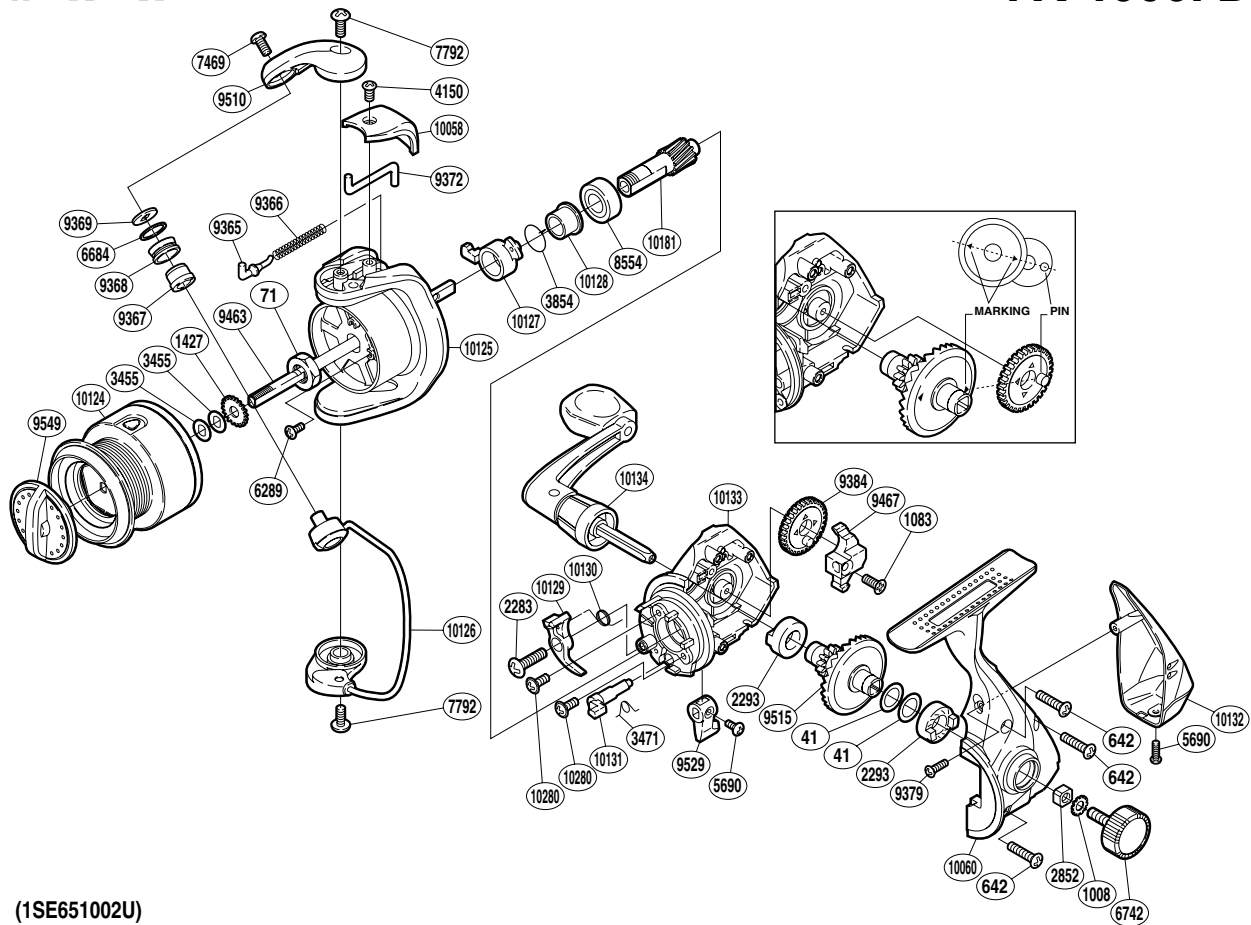

## FX-1000FB

(1SE651002U)

Part No.	Description	Part No.	Description	Part No.	Description
RD 0041	Washer	RD 7469	Screw	RD10058	Bail Spring Cover
RD 0071	Rotor Nut	RD 7792	Screw	RD10060	Side Cover
RD 0642	Screw	RD 8554	Ball Bearing	RD10124	Spool Assembly
RD 1008	Handle Lock Washer	RD 9365	Bail Spring Guide	RD10125	Rotor
RD 1083	Screw	RD 9366	Bail Spring	RD10126	Bail Assembly
RD 1427	Spool Support	RD 9367	Line Roller Bushing	RD10127	Anti-Reverse Lock Out
RD 2283	Screw	RD 9368	Line Roller	RD10128	Lock Out Spring Holder
RD 2293	Drive Gear Bushing	RD 9369	Line Roller Washer	RD10129	Anti-Reverse Pawl
RD 2852	Handle Screw Lock	RD 9372	Bail Trip Lever	RD10130	Anti-Reverse Pawl Spring
RD 3455	Spool Washer	RD 9379	Screw	RD10131	Anti-Reverse Cam
RD 3471	Anti-Reverse Cam Spring	RD 9384	Oscillating Gear	RD10132	Rear Protector
RD 3854	Anti-Reverse Lock Out Spring	RD 9463	Main Shaft	RD10133	Body
RD 4150	Screw	RD 9467	Oscillating Slider	RD10134	Handle Assembly
RD 5690	Screw	RD 9510	Bail Arm	RD10181	Pinion Gear
RD 6289	Screw	RD 9515	Drive Gear	RD10280	Screw
RD 6684	Line Roller Spacer	RD 9529	Anti-Reverse Lever		
RD 6742	Handle Screw Cap	RD 9549	Drag Knob		