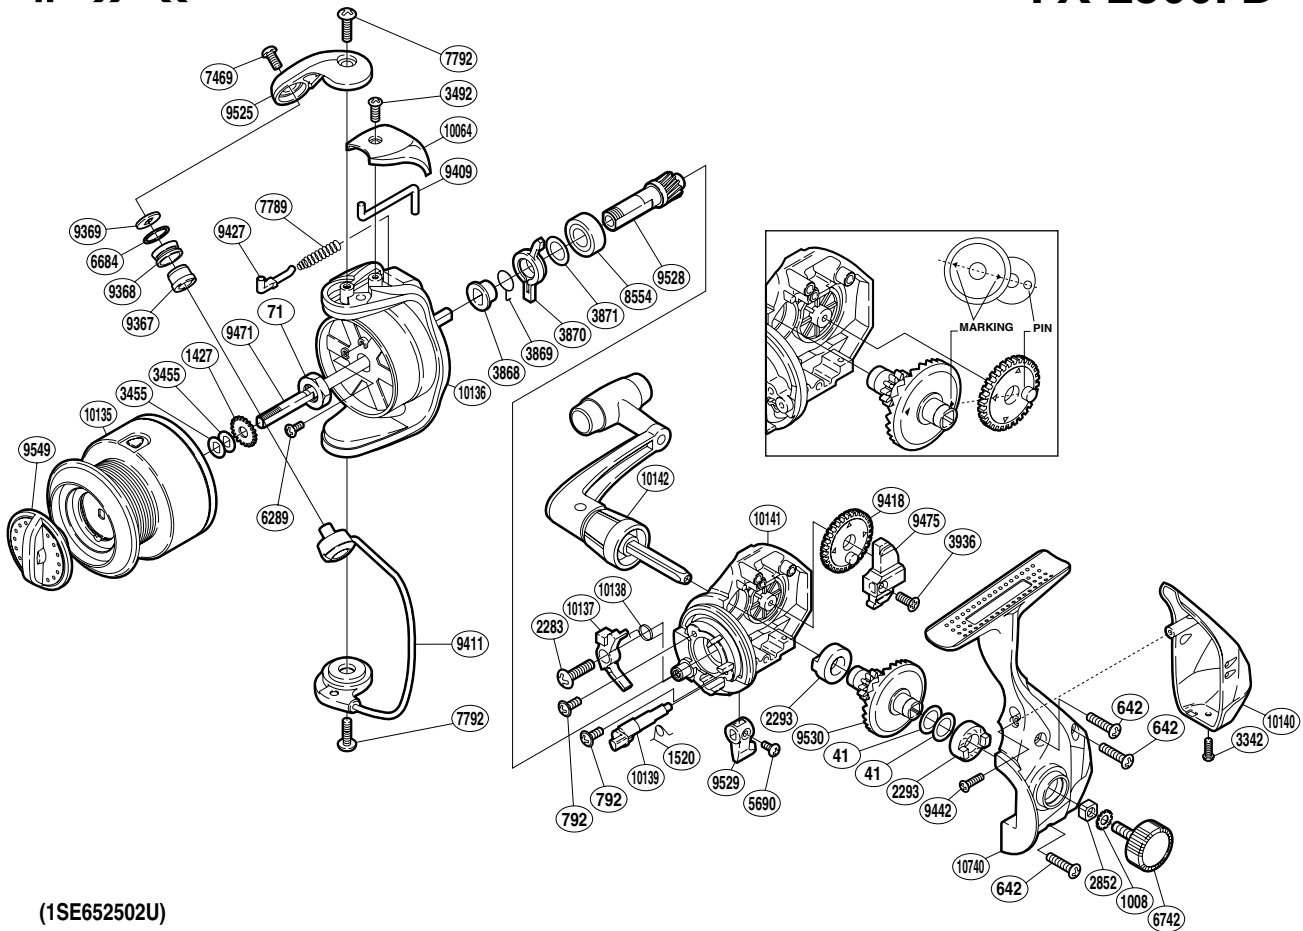

## FX-2500FB

(1SE652502U)

Part No.	Description	Part No.	Description	Part No.	Description
RD 0041	Washer	RD 3936	Screw	RD 9471	Main Shaft
RD 0071	Rotor Nut	RD 5690	Screw	RD 9475	Oscillating Slider
RD 0642	Screw	RD 6289	Screw	RD 9525	Bail Arm
RD 0792	Screw	RD 6684	Line Roller Spacer	RD 9528	Pinion Gear
RD 1008	Handle Lock Washer	RD 6742	Handle Screw Cap	RD 9529	Anti-Reverse Lever
RD 1427	Spool Support	RD 7469	Screw	RD 9530	Drive Gear
RD 1520	Anti-Reverse Cam Spring	RD 7789	Bail Spring	RD 9549	Drag Knob
RD 2283	Screw	RD 7792	Screw	RD10064	Bail Spring Cover
RD 2293	Drive Gear Bushing	RD 8554	Ball Bearing	RD10135	Spool Assembly
RD 2852	Handle Screw Lock	RD 9367	Line Roller Bushing	RD10136	Rotor
RD 3342	Screw	RD 9368	Line Roller	RD10137	Anti-Reverse Pawl
RD 3455	Spool Washer	RD 9369	Line Roller Washer	RD10138	Anti-Reverse Pawl Spring
RD 3492	Screw	RD 9409	Bail Trip Lever	RD10139	Anti-Reverse Cam
RD 3868	Lock Out Spring Holder	RD 9411	Bail Assembly	RD10140	Rear Protector
RD 3869	Anti-Reverse Lock Out Spring	RD 9418	Oscillating Gear	RD10141	Body
RD 3870	Anti-Reverse Lock Out	RD 9427	Bail Spring Guide	RD10142	Handle Assembly
RD 3871	Washer	RD 9442	Screw	RD10740	Side Cover