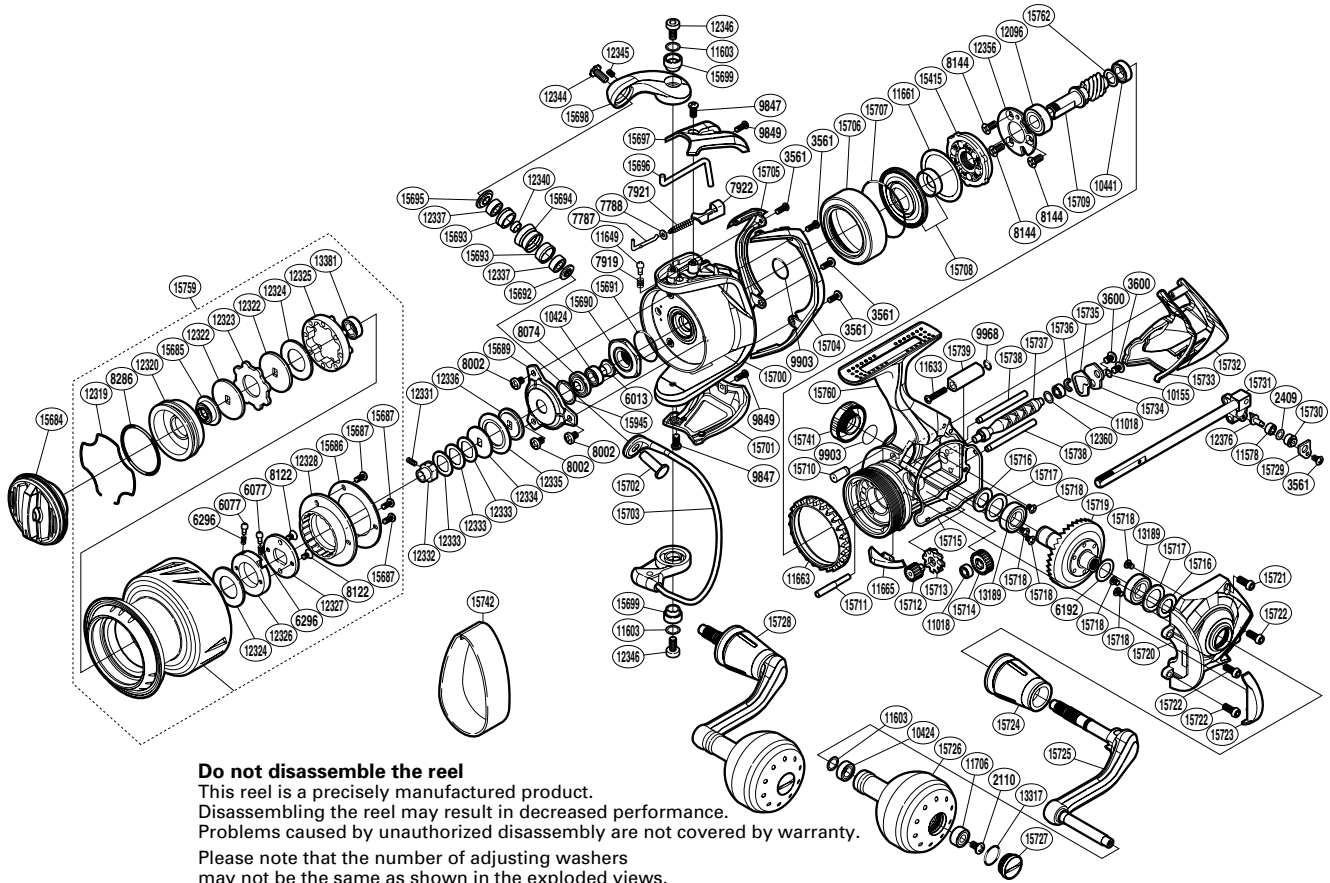

SHIMANO

STELLA SA-RB

STLSW-6000HG

Do not disassemble the reel

This reel is a precisely manufactured product. Disassembling the reel may result in decreased performance. Problems caused by unauthorized disassembly are not covered by warranty.