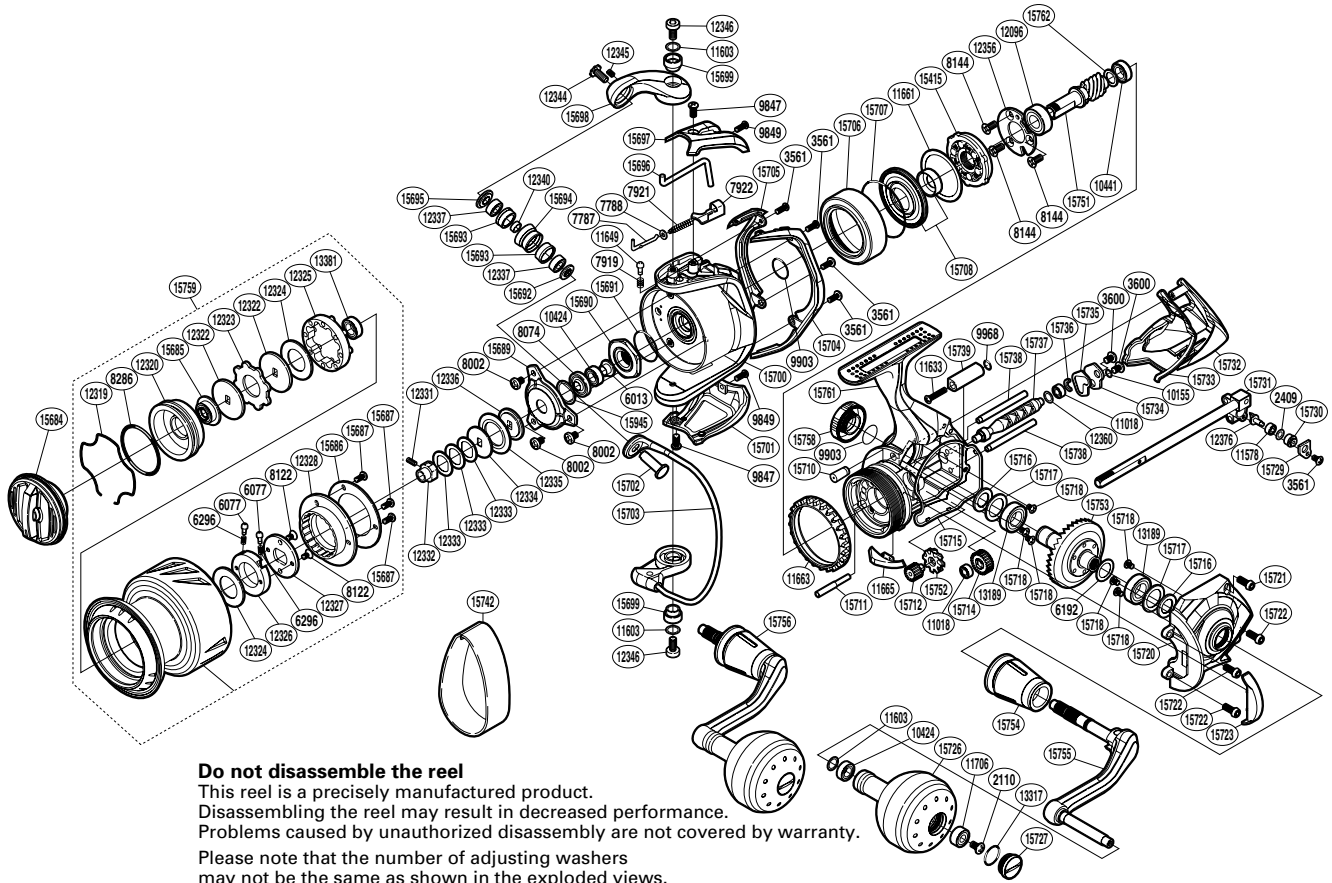

SHIMANO

STELLA SA-RB

STLSW-6000PG

Do not disassemble the reel

This reel is a precisely manufactured product. Disassembling the reel may result in decreased performance. Problems caused by unauthorized disassembly are not covered by warranty.