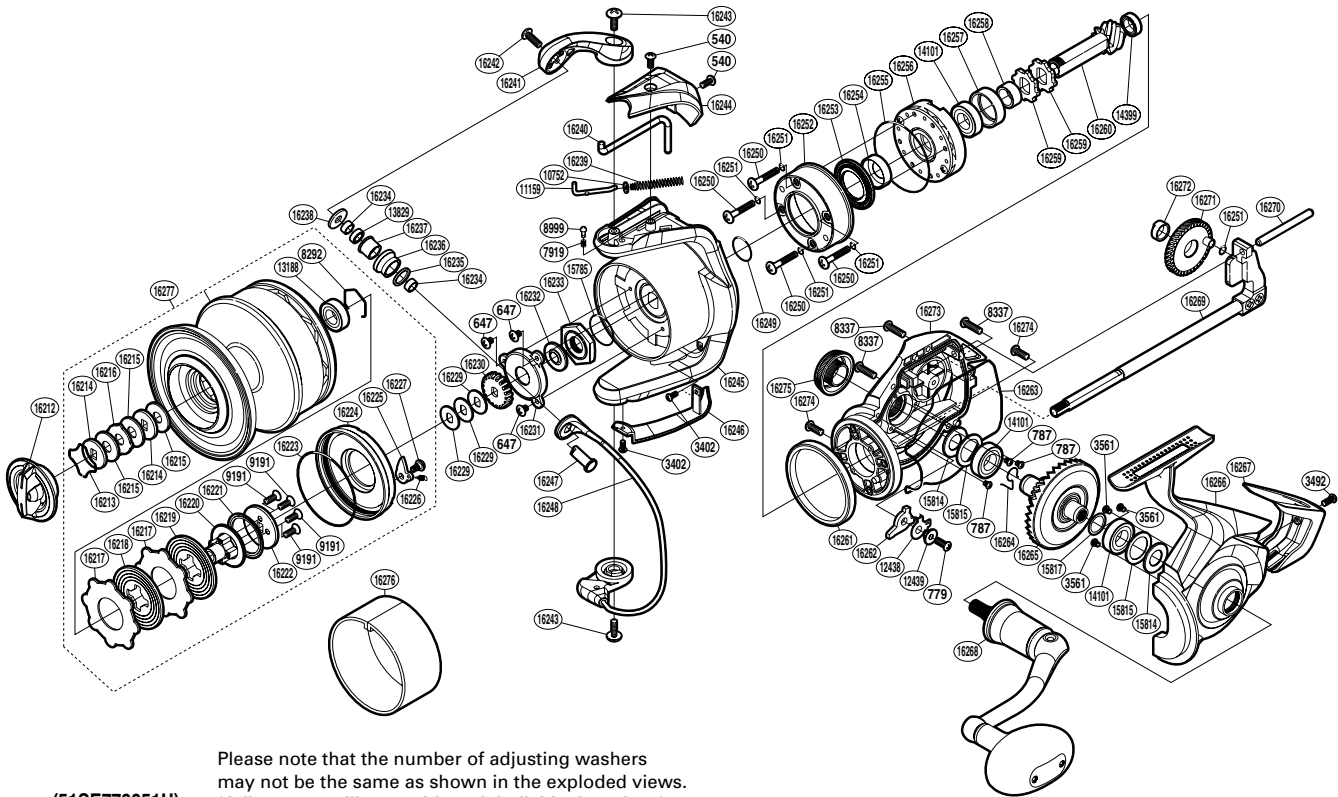

# SHIMANO

*Saragosa* SA-RB

SRG-25000SW

Please note that the number of adjusting washers may not be the same as shown in the exploded views. (Adjustment will vary with each individual product.)

(51SE779951U)