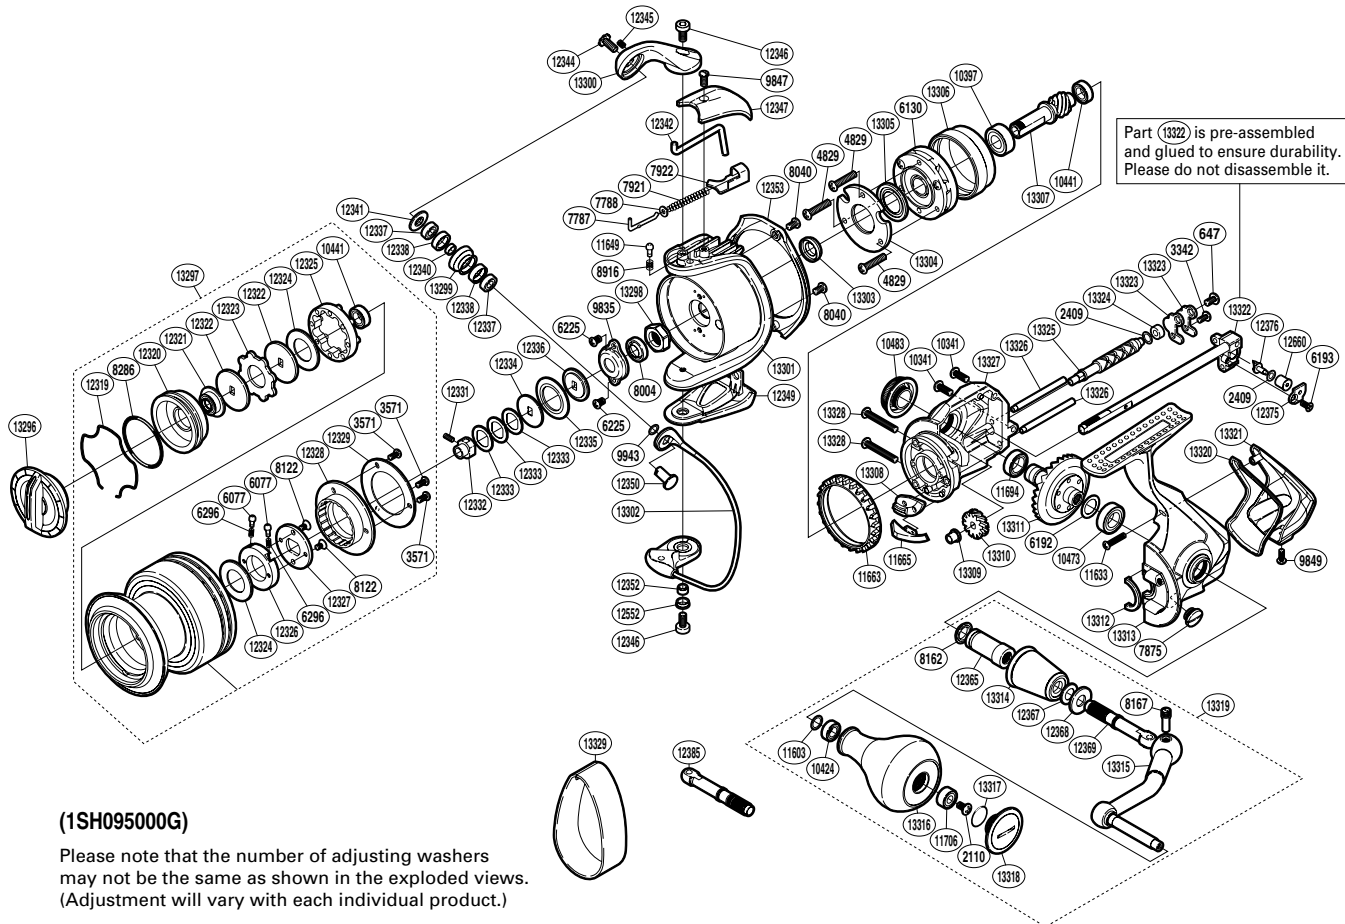

SHIMANO

TWIN POWER SA-RB

TP-5000SWA

(1SH095000G)

Please note that the number of adjusting washers may not be the same as shown in the exploded views. (Adjustment will vary with each individual product.)

Part No.	Description	Part No.	Description	Part No.	Description
RD 0647	Screw	RD11694	Ball Bearing	RD12660	Oscillating Slider Bushing
RD 2110	Screw	RD11706	Ball Bearing	RD13296	Drag Knob
RD 2409	Spacer	RD12319	Drag Washers Retainer	RD13297	Spool Assembly
RD 3342	Screw	RD12320	Thrust Bushing	RD13298	Rotor Nut
RD 3571	Screw	RD12321	Bearing Support	RD13299	Line Roller
RD 4829	Screw	RD12322	Key Washer	RD13300	Bail Arm
RD 6077	Click Pin	RD12323	Eared Washer	RD13301	Rotor
RD 6130	Roller Clutch Assembly	RD12324	Drag Washer	RD13302	Bail Assembly
RD 6192	Washer	RD12325	Spool Bushing	RD13303	Rotor Ring
RD 6193	Screw	RD12326	Drag Click Holder	RD13304	Roller Clutch Water Proof Cover
RD 6225	Screw	RD12327	Drag Click Holder Cover	RD13305	Roller Clutch Water Proof
RD 6296	Click Spring	RD12328	Drag Cover	RD13306	Roller Clutch Ring
RD 7787	Bail Spring Guide A	RD12329	Drag Cover I.D. Plate	RD13307	Pinion Gear
RD 7788	Spring Guide A Support	RD12331	Set Screw	RD13308	Roller Clutch Case Water Proof
RD 7875	Oil Cap	RD12332	Bearing Bushing	RD13309	Worm Bushing (front)
RD 7921	Bail Spring	RD12333	Spool Washer	RD13310	Idle Gear
RD 7922	Bail Spring Seat	RD12334	Spool Support B	RD13311	Drive Gear
RD 8004	Bearing Water Proof	RD12335	Bearing Water Proof	RD13312	Flange Water Proof
RD 8040	Screw	RD12336	Spool Support	RD13313	Side Cover
RD 8122	Screw	RD12337	Ball Bearing	RD13314	Handle Shaft Cover A
RD 8162	Handle Shaft Seal	RD12338	Line Roller Bushing	RD13315	Handle Shank Assembly
RD 8167	Handle Shaft Screw	RD12340	Bearing Spacer	RD13316	Handle Knob
RD 8286	O Ring	RD12341	Line Roller Plate	RD13317	O Ring
RD 8916	Click Spring	RD12342	Bail Trip Lever	RD13318	Handle Knob Cap
RD 9835	Rotor Nut Lock Plate	RD12344	Screw	RD13319	Handle Assembly
RD 9847	Screw	RD12345	Set Screw	RD13320	Rear Shield
RD 9849	Screw	RD12346	Screw	RD13321	Rear Protector
RD 9943	Washer	RD12347	Bail Spring Cover	RD13322	Main Shaft Assembly
RD10341	Screw	RD12349	Bail Hold Support Guard	RD13323	Worm Shaft Retainer
RD10397	Ball Bearing	RD12350	Line Roller Support	RD13324	Worm Bushing
RD10424	Ball Bearing	RD12352	Screw Collar	RD13325	Worm Shaft
RD10441	Ball Bearing	RD12353	Rotor Guard	RD13326	Oscillating Guide
RD10473	Ball Bearing	RD12365	Handle Shaft Cover B	RD13327	Body
RD10483	Handle Screw Cap	RD12367	Handle Lock Spacer	RD13328	Screw
RD11603	Washer	RD12368	Large Handle Shank Washer		
RD11633	Screw	RD12369	Handle Shaft (left)		
RD11649	Click Pin	RD12375	Oscillating Pawl Cover		
RD11663	Friction Ring	RD12376	Oscillating Pawl	RD12385	Handle Shaft (right) (accessory)
RD11665	Bail Trip Strike	RD12552	Bail Trip Cam Bushing	RD13329	Line Band (accessory)