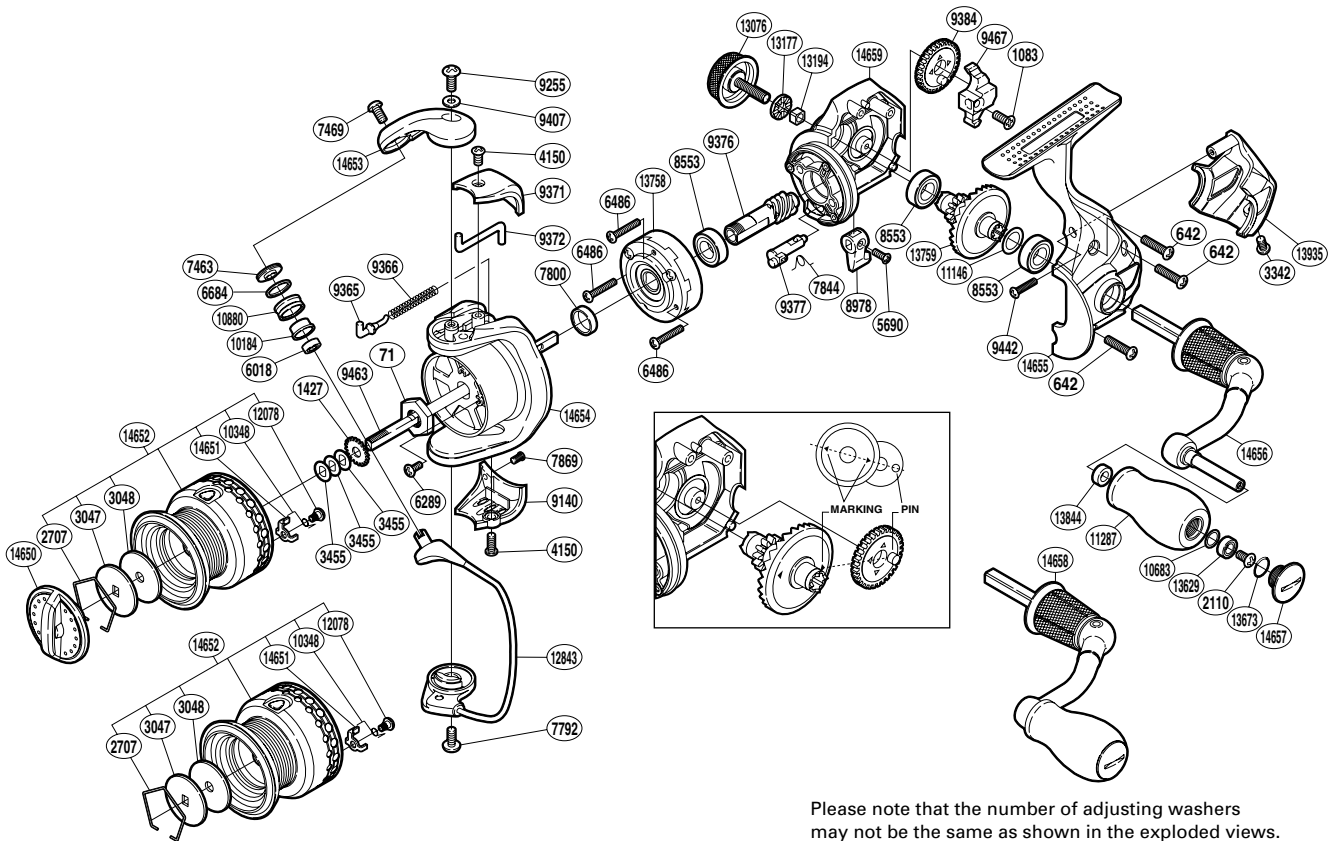

SHIMANO

AERNOS

ARNS-1000FA

(1SH241000G)

Please note that the number of adjusting washers may not be the same as shown in the exploded views. (Adjustment will vary with each individual product.)

Part No.	Description	Part No.	Description	Part No.	Description
RD 0071	Rotor Nut	RD 8553	Ball Bearing	RD12843	Bail Assembly
RD 0642	Screw	RD 8978	Anti-Reverse Lever	RD13076	Handle Screw Cap
RD 1083	Screw	RD 9140	Bail Hold Support Guard	RD13177	Handle Screw Cap Spacer
RD 1427	Spool Support	RD 9255	Screw	RD13194	Handle Screw Lock
RD 2110	Screw	RD 9365	Bail Spring Guide	RD13269	Ball Bearing
RD 2707	Drag Washers Retainer	RD 9366	Bail Spring	RD13673	O Ring
RD 3047	Key Washer	RD 9371	Bail Spring Cover	RD13758	Roller Clutch Assembly
RD 3048	Drag Washer	RD 9372	Bail Trip Lever	RD13759	Drive Gear
RD 3342	Screw	RD 9376	Pinion Gear	RD13844	Handle Knob Bushing
RD 3455	Spool Washer	RD 9377	Anti-Reverse Cam	RD13935	Rear Protector
RD 4150	Screw	RD 9384	Oscillating Gear	RD14650	Drag Knob
RD 5690	Screw	RD 9407	Washer	RD14651	Drag Click
RD 6018	Ball Bearing	RD 9442	Screw	RD14652	Spool Assembly
RD 6289	Screw	RD 9463	Main Shaft	RD14653	Bail Arm
RD 6486	Screw	RD 9467	Oscillating Slider	RD14654	Rotor
RD 6684	Line Roller Spacer	RD10184	Line Roller Bushing	RD14655	Side Cover
RD 7463	Line Roller Washer	RD10348	Click Spring	RD14656	Handle Shank Assembly
RD 7469	Screw	RD10683	Washer	RD14657	Handle Knob Seal
RD 7792	Screw	RD10880	Line Roller	RD14658	Handle Assembly
RD 7800	Rotor Ring	RD11146	Washer	RD14659	Body
RD 7844	Anti-Reverse Cam Spring	RD11287	Handle Knob		
RD 7869	Screw	RD12078	Screw		