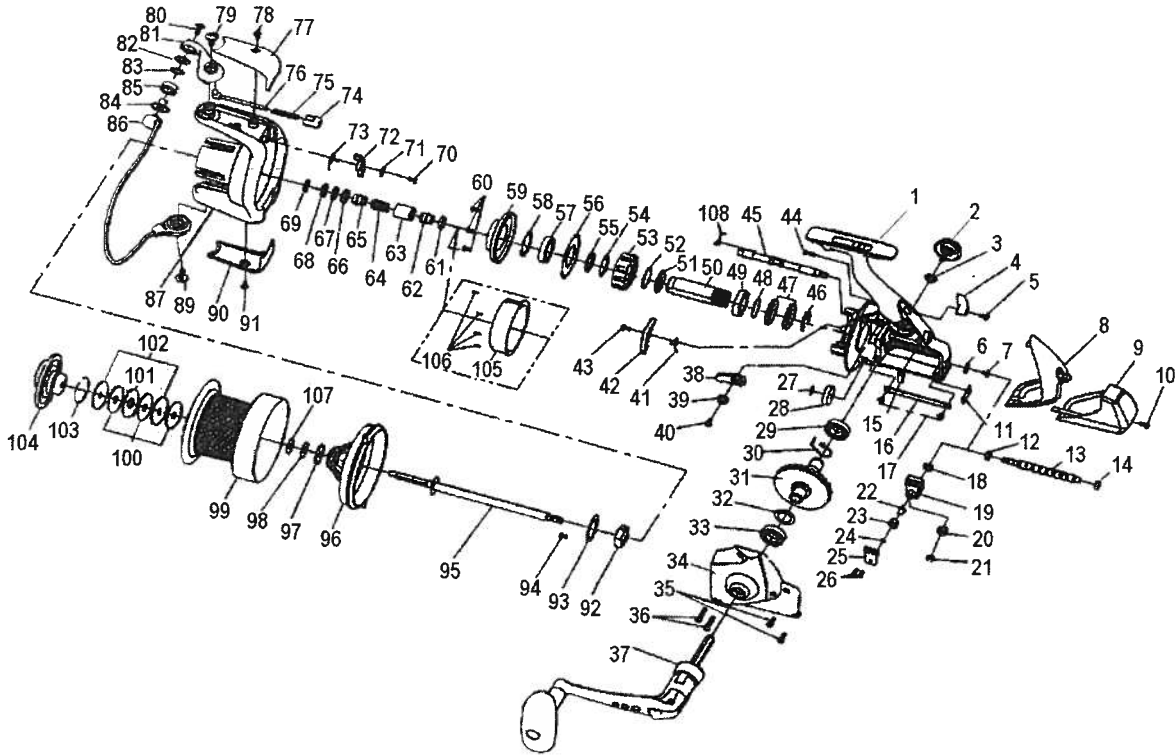

SPINNING REEL **EMCAST SPORT 5500/6000**

Key No.	Parts No.	Parts Name
1	W52-4103	BODY
2	W36-0202	HANDLE SCREW
3	W36-0101	HANDLE WASHER
4	W52-6901	A/R LEVER
5	W36-0401	A/R LEVER SCREW
6	W36-0501	REAR COVER RET
7	W36-0601	REAR COVER A SCREW
8	W52-6301	REAR COVER A
9	W52-6401	REAR COVER B
10	W36-0901	REAR COVER B SCREW
11	W36-1001	WORM SHAFT RET
12,14	W36-1101	WORM SHAFT BUSH
13	W36-1201	WORM SHAFT
15	W36-1401	A/R CAM SPRING A
16	W36-1501	STABILIZER BAR
17	W36-1601	STABILIZER BAR SCREW
18	W36-1751	OSC SLIDER BUSHING
19	W36-1801	OSC SLIDER
20	W42-9401	BALL BEARING A
21	W36-2001	OSC SLIDER RET
22	W36-2101	OSC PAWL
23	W36-2201	OSC PAWL COLLAR
24	W36-2301	OSC PAWL WASHER
25	W36-2401	OSC SLIDER COVER
26	W36-2501	OSC SLIDER COVER SCREW
27	W52-5301	WORM SHAFT RET
28	W36-2701	WORM SHAFT GEAR
29	W42-9301	BALL BEARING B
30	W52-5401	A/R PAWL SPRING A
31	W36-3001	DRIVE GEAR
32	W50-8701	DRIVE GEAR WASHER
33	W42-9301	BALL BEARING C
34	W52-4403	SIDE COVER
35	W36-3301	SIDE COVER SCREW A
36	W36-3401	SIDE COVER SCREW B
37	W52-6501	HANDLE
38	W36-3601	A/R PAWL A

Key No.	Parts No.	Parts Name
39	W36-3701	A/R PAWL COLLAR
40	W36-3801	A/R PAWL RET
41	W36-3901	A/R PAWL SPRING B
42	W36-4001	A/R PAWL B
43	W36-4101	A/R PAWL B SCREW
44	W36-4201	REAR COVER SCREW B
45	W36-4301	A/R CAM
46	W36-4401	PINION RET
47	W36-4501	A/R RATCHET
48	W36-4601	RATCHET WASHER
49	W36-4701	BALL BEARING D
50	W36-4801	PINION GEAR
51	W36-4901	PINION GEAR COLLAR
52	W36-5001	PINION WASHER
53	W36-5101	ROLLER CLUTCH
54	W36-5201	ROLLER CLUTCH WASHER
55	W36-5301	ROLLER CLUTCH COLLAR
56	W36-5401	BEARING RET A
57	W42-9201	BALL BEARING E
58	W36-5501	BALL BEARING RET WASHER
59	W36-5601	BEARING RET B
60	W36-5701	BEARING RET B SCREW
61	W36-5801	BALL BEARING F
62	W36-5901	BALL BEARING COLLAR A
63	W36-6001	SPACING SLEEVE
64	W36-6101	MAIN SHAFT SPRING A
65	W36-6201	MAIN SHAFT COLLAR
66	W36-5801	BALL BEARING G
67	W36-6301	BALL BEARING WASHER A
68	W36-6401	BALL BEARING WASHER B
69	W36-6501	MAIN SHAFT SPRING B
70	W36-6601	BAIL TRIP LEVER SCREW
71	W31-1801	BAIL TRIP LEVER WASHER
72	W36-6801	BAIL TRIP LEVER
73	W36-6901	BAIL TRIP LEVER SPRING
74	W36-7001	BAIL SPRING HOLDER

Key No.	Parts No.	Parts Name
75	W36-7101	BAIL SPRING
76	W36-7201	BAIL SPRING SHAFT
77	W52-6601	BAIL SPRING COVER
78	W36-7401	BAIL SPRING COVER SCREW
79	W36-7501	BAIL ARM SCREW
80	W36-7601	LINE ROLLER SCREW
81	W52-4603	BAIL ARM
82	W30-6201	LINE ROLLER WASHER A
83	W30-6101	LINE ROLLER WASHER A
84	W36-8051	LINE ROLLER COLLAR
85	W36-8101	LINE ROLLER
86	W36-8203	BAIL
87	W52-4703	ROTOR
89	W36-8401	BAIL HOLDER SCREW
90	W52-6701	COVER
91	W36-8601	BAIL HOLDER COVER SCREW
92	W36-8701	MAIN SHAFT NUT
93	W36-8801	ROTOR NUT HOLD PLT
94	W36-8901	ROTOR NUT HOLD PLT SCREW
95	W36-9001	MAIN SHAFT
96	W36-9101	LINE GUARD
97	W36-9201	CLICK GEAR
98	W36-9301	CLICK GEAR WASHER
99-103	W52-4803	SPOOL
100	W36-9601	DRAG WASHER
101	W36-9701	KEY WASHER
102	W36-9801	EARED WASHER
103	W36-9901	DRAG WASHER RET
104	W52-6801	DRAG KNOB
105	W50-3301	SIDE COVER SCREW C
106	W50-3001	CLUTCH COVER SCREW
107	W50-3101	SPOOL WASHER
108	W50-3201	A/R CAM SPRING B