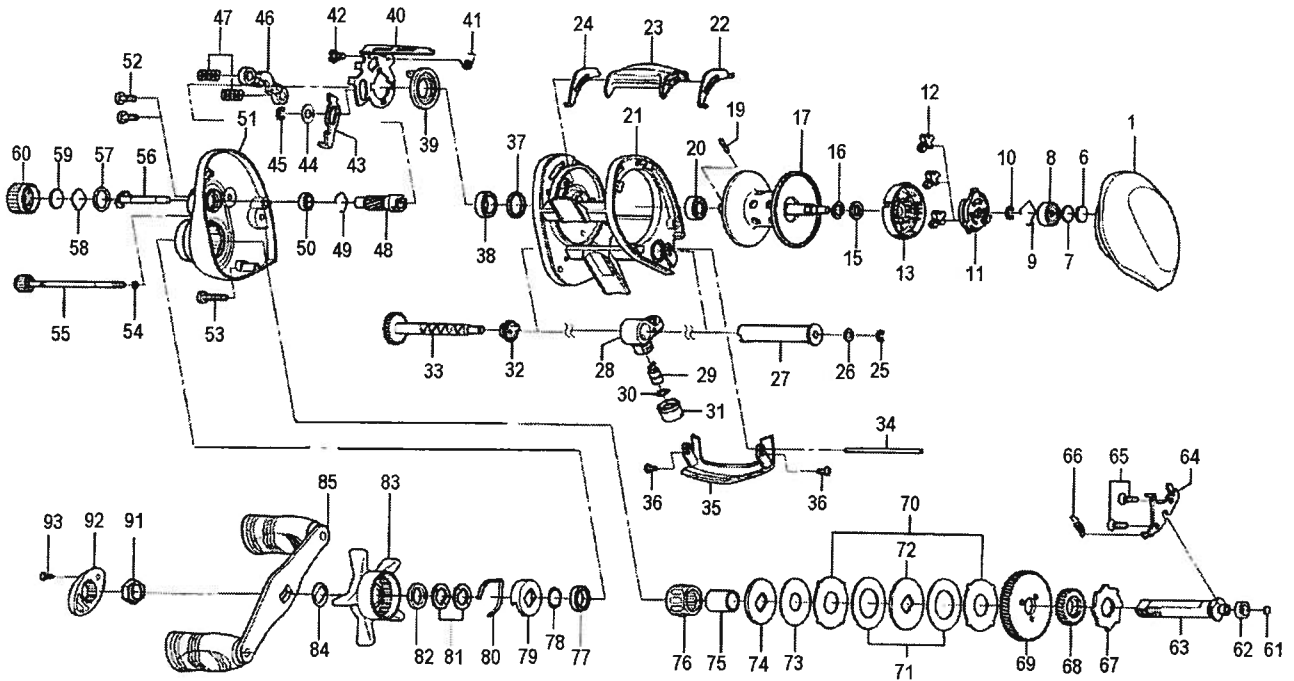

# BAITCASTING REEL COASTAL 153HL

Key No.	Parts No.	Parts Name	Key No.	Parts No.	Parts Name
1	G87-7401	R/S PLT	52	G04-0801	L/S PLT SCREW A
6	375-7404	SPACER A	53	G47-3501	L/S PLT SCREW B
7	375-7411	SPACER B	54	B85-3101	O RING A
8	G51-1502	BALL BEARING A	55	B91-1746	L/S PLT SCREW C
9	F03-2201	BEARING RET A	56	F80-0501	PINION SHAFT
10-20	Z01-7438	SPOOL	57	171-5201	O RING B
21	G87-7301	FRAME	58	B17-5401	SPOOL ADJ CAP METAL
22	G54-3401	CLUTCH LEVER PLT A	59	B17-5503	RUBBER WASHER
23	G54-3601	CLUTCH LEVER	60	F57-4404	CAST CONTROL CAP
24	G54-3501	CLUTCH LEVER PLT B	61	G35-7506	DRIVE SHAFT WASHER
25	320-5901	WORM SHAFT RET	62	G05-1901	BUSHING
26	373-1306	WORM SHAFT WASHER	63	G65-2702	DRIVE SHAFT
27	G54-4801	LEVEL WIND GUARD	64	G60-1902	DRIVE SHAFT RET
28	G54-4301	LINE GUIDE	65	E13-4508	DRIVE SHAFT RET SCREW
29	121-4212	LINE GUIDE PAWL	66	G01-0201	CLUTCH TRIP PLT SPRING
30	373-1303	LINE GUIDE WASHER	67	F76-1701	A/R RATCHET
31	F40-2801	PAWL CAP	68	G00-1501	DRIVE GEAR A
32	G12-8201	WORM SHAFT COLLAR	69	G60-2101	DRIVE GEAR B
33	G54-4601	WORM SHAFT	70	F79-6101	EARED WASHER
34	G54-5401	STABILIZER BAR	71	G42-8501	DRAG WASHER
35	G54-5303	FRONT PLT	72	F79-6301	KEY WASHER A
36	B36-0401	FRONT PLT SCREW	73	G45-5801	DRAG WASHER B
37	F83-4701	BALL BEARING COLLAR	74	B36-0303	KEY WASHER B
38	G52-0502	BALL BEARING B	75	G01-1401	GEAR SHAFT COLLAR
39	F99-7401	CLUTCH CAM	76	F99-9803	ROLLER CLUTCH
40	G60-1802	YOKE PLT	77	G52-0502	BALL BEARING D
41	G60-2201	CLUTCH CAM SPRING	78	B55-3801	BEARING WASHER
42	G00-9701	CLUTCH CAM SCREW	79	F02-8201	CLICK LEAF SPRING HOLDER
43	G26-1101	CLUTCH TRIP PLT	80	F03-2401	BRAKE CLICK SPRING
44	371-6905	CLUTCH TRIP PLT WASHER	81	150-8901	SPRING WASHER
45	320-1402	CLUTCH TRIP PLT RET	82	B97-4901	SPACING SLEEVE
46	F99-8201	YOKE	83	G65-2202	STAR DRAG
47	G59-7301	YOKE SPRING	84	150-9001	FRICITION WASHER
48	G60-2002	PINION GEAR	85	G59-8702	HANDLE
49	E21-9701	BEARING RET B	91	B86-2104	HANDLE NUT
50	G46-6201	BALL BEARING C	92	E44-0008	HANDLE NUT PLT
51	G60-1507	L/S PLT	93	351-1801	HANDLE NUT PLT SCREW