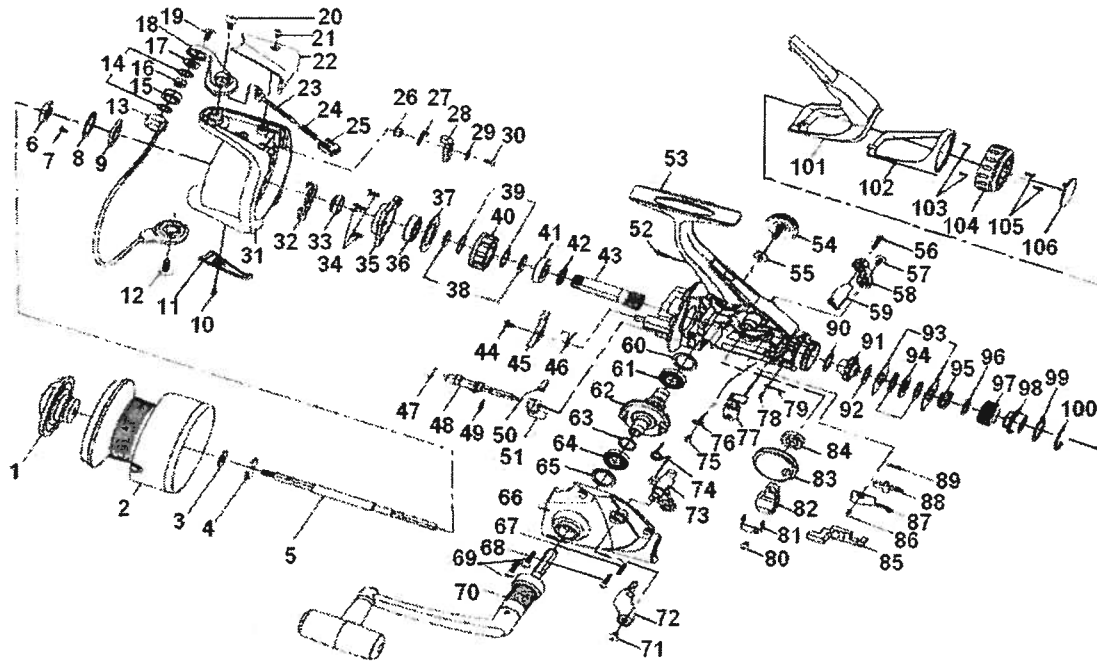

REGAL 4500/5000Bri

Key

No.	Parts No.	Parts Name
1	W36-9501	FRONT DRAG KNOB
2	W50-2101	SPOOL
3	W36-9301	SPOOL WASHER
4	W36-9201	CLICK GEAR
5	W49-6501	MAIN SHAFT
6	W30-8701	ROTOR NUT
7	W36-8901	ROTOR NUT HOLD PLT SCREW
8	W30-6501	ROTOR NUT HOLD PLT
9	W30-8201	ROTOR NUT COLLAR
10	W49-6601	BAIL HOLDER COVER SCREW
11	W39-3702	BAIL HOLDER COVER
12	W36-8601	BAIL HOLDER SCREW
13	W49-6802	BAIL
14	W45-6601	LINE ROLLER WASHER
15	W36-8101	LINE ROLLER
16	W36-1951	LINE ROLLER BUSHING
17	W33-8202	LINE ROLLER COLLAR
18	W49-7002	BAIL ARM
19	W33-8301	LINE ROLLER SCREW
20	W36-8601	BAIL ARM SCREW
21	W49-6601	BAIL SPRING COVER SCREW
22	W39-3402	BAIL SPRING COVER
23	W39-3301	BAIL SPRING SHAFT
24	W39-3201	BAIL SPRING
25	W39-3101	BAIL SPRING HOLDER
26	W39-2801	BAIL TRIP LEVER COLLAR
27	W31-1701	BAIL TRIP LEVER SPRING
28	W39-2901	BAIL TRIP LEVER
29	W46-4501	BAIL TRIP LEVER WASHER
30	W39-3001	BAIL TRIP LEVER SCREW
31	W49-7102	ROTOR
32	W39-2601	A/R PAWL SPRING A
33	W49-7201	A/R PAWL COLLAR
34	W39-0301	BEARING RET SCREW
35	W49-7301	BEARING RET
36	W49-7401	BALL BEARING A

Key

No.	Parts No.	Parts Name
37	W49-7501	BEARING RET COLLAR
38	W39-2401	COLLAR
39	W34-1501	ROLLER CLUTCH WASHER
40	W49-7601	ROLLER CLUTCH
41	W50-2201	BUSHING
42	W39-1801	PINION WASHER
43	W49-7701	PINION GEAR
44	W39-1401	A/R PAWL SCREW
45	W39-1301	A/R PAWL
46	W39-1201	A/R PAWL SPRING B
47	W34-1901	A/R CAM SPRING
48	W49-7801	A/R CAM
49	W49-0801	A/R CAM RET
50	W49-7901	A/R LEVER SPRING
51	W49-8001	A/R LEVER
52	W34-0401	REAR COVER A SCREW
53	W49-8102	BODY
54	W46-5301	HANDLE SCREW
55	W30-6401	HANDLE SCREW WASHER
56	W49-8201	CLUTCH LEVER SCREW A
57	W30-9401	CLUTCH LEVER SCREW B
58	W49-8302	CLUTCH LEVER A
59	W49-8401	CLUTCH LEVER BRIDGE
60	W49-8501	BALL BEARING WASHER
61	W49-8601	BALL BEARING B
62	W49-8701	DRIVE GEAR
63	W49-8801	DRIVE GEAR WASHER
64	W49-8601	BALL BEARING C
66	W49-8902	SIDE COVER
67	W34-3201	SIDE COVER SCREW A
68	W34-3101	SIDE COVER SCREW B
69	W36-3401	SIDE COVER SCREW C
70	W50-2301	HANDLE
71	W40-2401	CLUTCH LEVER SCREW C
72	W49-9102	CLUTCH LEVER B
73	W49-9201	CLUTCH CAM

Key

No.	Parts No.	Parts Name
74	W49-9301	CLUTCH CAM SPRING
75	W49-9401	CLICK LEAF SPRING A SCREW
76	W49-9501	CLICK LEAF SPRING A
77	W49-9601	OSC PLT
78	W49-9701	CLICK LEAF SPRING B SCREW
79	W49-2601	CLICK LEAF SPRING B
80	W38-5501	OSC SLIDER RET SCREW
81	W49-9801	OSC SLIDER RET
82	W49-9901	OSC SLIDER
83	W30-5401	OSC GEAR
84	W30-5601	OSC GEAR COLLAR
85	W50-0001	CLUTCH PLT RET
86	W49-3401	CLUTCH PLT SCREW
87	W50-0101	CLUTCH PLT
88	W50-0201	CLUTCH TRIP LEVER
89	W50-0301	CLUTCH TRIP LEVER SPRING
90	W50-0401	DRAG METAL A WASHER
91	W50-0501	DRAG METAL A
92	W50-0601	DRAG WASHER
93	W50-0701	EARED WASHER
94	W50-0801	KEY WASHER
95	W50-0901	DRAG COIL SPRING
96	W50-1001	DRAG COIL SPRING WASHER
97	W50-1101	DRAG SCREW
98	W50-1201	DRAG METAL B
99	W50-1301	DRAG METAL B WASHER
100	W50-1401	DRAG SCREW RET
101	W50-1502	REAR COVER A
102	W50-1602	REAR COVER B
103	W49-5001	REAR COVER B SCREW
104	W50-1702	DRAG KNOB
105	W33-6301	DRAG KNOB SCREW
106	W50-1802	DRAG KNOB SCREW CAP

5000BRI Special Parts