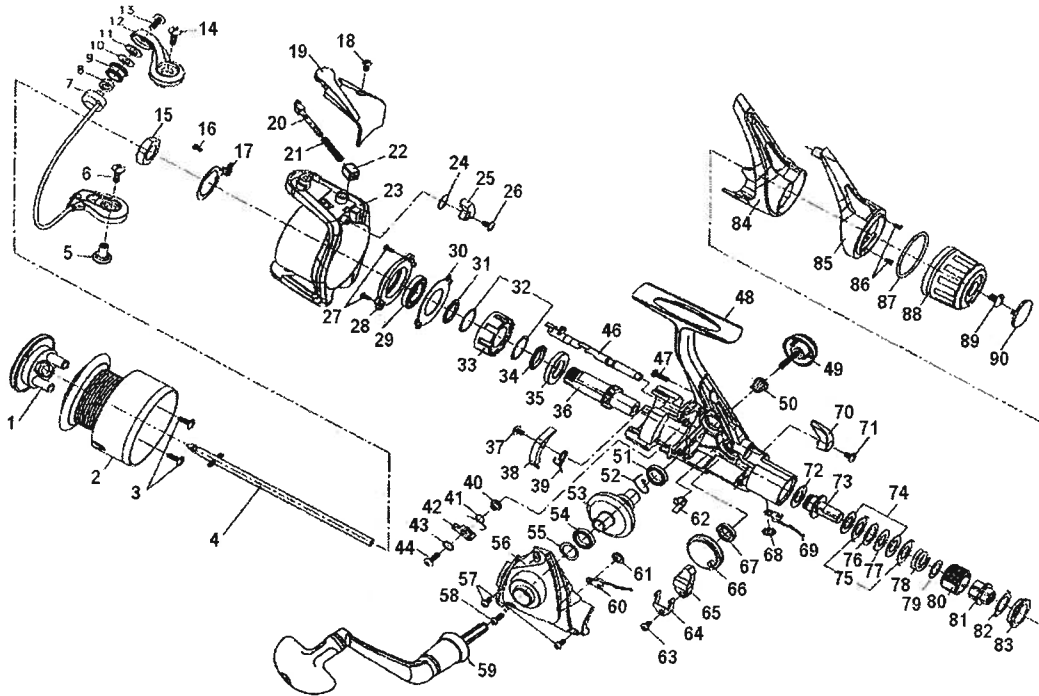

CROSSFIRE 2550-3iR

Key No.	Parts No.	Parts Name	Key No.	Parts No.	Parts Name
1	W45-9701	FRONT DRAG KNOB	47	W38-4201	REAR COVER A SCREW
1-3	W55-8301	SPOOL	48	W55-8601	BODY
1-3	W55-8401	SPOOL (EXTRA)	49	W44-0701	HANDLE SCREW
4	W38-0301	MAIN SHAFT	50	W34-4701	HANDLE COLLAR
5	W34-0201	BAIL HOLDER NUT	51	W34-3601	BALL BEARING B
6	W38-0201	BAIL HOLDER SCREW	52	W34-3901	A/R PAWL SPRING C
7	W44-2701	BAIL	53	W46-0401	DRIVE GEAR
8	W38-0551	LINE ROLLER BUSHING	54	W34-3601	BALL BEARING C
9	W33-8101	LINE ROLLER	55	W36-3701	DRIVE GEAR COLLAR
10	W45-6601	LINE ROLLER WASHER	56	W55-8701	SIDE COVER
11	W33-8201	LINE ROLLER COLLAR	57	W38-5301	SIDE COVER SCREW A
12	W51-3701	BAIL ARM	58	W45-8301	SIDE COVER SCREW B
13	W38-0901	LINE ROLLER SCREW	59	W51-5401	HANDLE
14	W33-8401	BAIL ARM SCREW	60	W38-5101	CLICK LEAF SPRING A
15	W38-1101	ROTOR NUT	61, 68	W38-5001	CLICK LEAF SPRING RET
16	W33-9101	ROTOR NUT HOLD PLT SCREW	62	W44-1101	A/R CAM SPRING
17	W33-9501	ROTOR NUT HOLD PLT	63	W38-5501	OSC SLIDER SCREW
18	W38-1901	BAIL SPRING COVER SCREW	64	W38-5601	OSC SLIDER RET
19	W34-0301	BAIL SPRING COVER	65	W38-5701	OSC SLIDER
20	W33-8701	BAIL SPRING SHAFT	66	W34-2701	OSC GEAR
21	W33-8801	BAIL SPRING	67	W45-8701	OSC GEAR COLLAR
22	W33-8901	BAIL SPRING HOLDER	69	W38-5901	CLICK LEAF SPRING B
23	W55-8501	ROTOR	70	W34-2401	A/R LEVER
24	W34-0501	BAIL TRIP LEVER SPRING	71	W38-6101	A/R LEVER SCREW
25	W34-0601	BAIL TRIP LEVER	72	W45-8801	DRAG METAL WASHER
26	W38-2801	BAIL TRIP LEVER SCREW	73	W45-8901	DRAG METAL A
27	W45-7401	BEARING RET A SCREW	74	W45-9001	DRAG WASHER A
28	W34-0901	BEARING RET A	75	W38-6501	EARED WASHER
29	W34-1701	BALL BEARING A	76	W38-6601	DRAG WASHER B
30	W34-1101	BEARING RET B	77	W38-6701	KEY WASHER
31	W34-1201	BEARING RET WASHER	78	W38-6801	DRAG COIL SPRING
33	W34-1401	ROLLER CLUTCH	79	W45-9101	DRAG COIL SPRING WASHER
34	W45-7501	ROLLER CLUTCH COLLAR	80	W38-7001	DRAG SCREW
35	W46-1401	PINION GEAR COLLAR	81	W38-7101	DRAG METAL B
36	W46-8901	PINION GEAR	82	W38-7201	DRAG COLLAR
37	W38-3801	A/R PAWL SCREW	83	W45-9201	DRAG COVER
38	W34-4501	A/R PAWL A	84	W46-3401	REAR COVER A
39	W34-4401	A/R PAWL SPRING A	85	W47-2301	REAR COVER B
40	W45-7601	A/R PAWL COLLAR	86	W45-9501	REAR COVER B SCREW
41	W45-7701	A/R PAWL SPRING B	87	W38-7701	O RING
42	W45-7801	A/R PAWL B	88	W45-9601	DRAG KNOB
43	W34-4101	A/R PAWL COLLAR	89	W38-7901	DRAG KNOB SCREW
44	W34-4301	A/R PAWL SCREW	90	W38-8001	DRAG KNOB SCREW CAP
46	W34-2001	A/R CAM