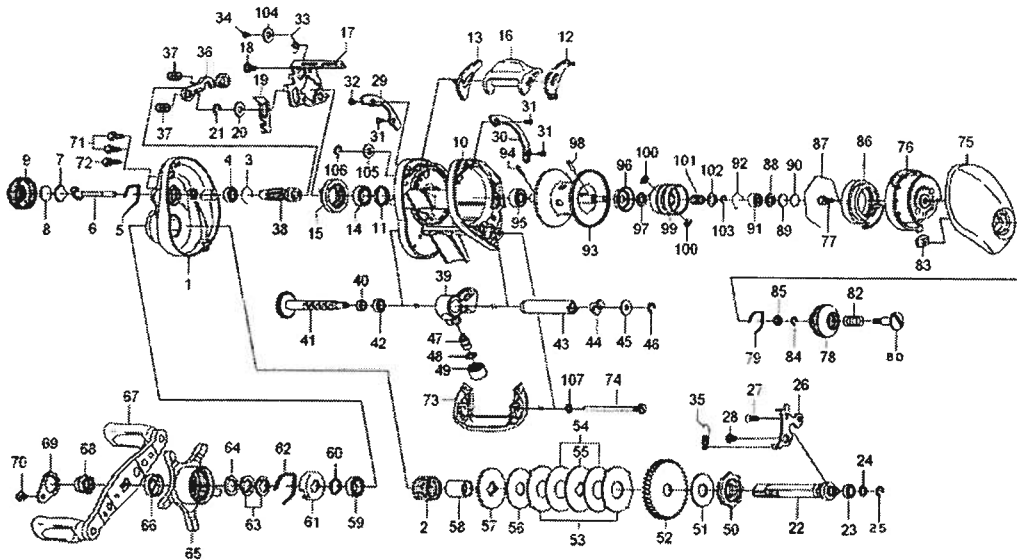

TEAM DAIWA ZILLION 100HLA / 100SHLA

Key No.	Parts No.	Parts Name	Key No.	Parts No.	Parts Name
1	G88-4801	L/S PLT	54	G79-1401	DRAG WASHER A
2	G81-9801	ROLLER CLUTCH	55	F90-4902	KEY WASHER A
3	B42-1601	BEARING RET A	56	G71-1101	DRAG WASHER B
4	G53-8001	BALL BEARING A	57	G35-8501	KEY WASHER B
5	G89-4401	CLICK LEAF SPRING A	58	G01-1401	GEAR SHAFT COLLAR
6	F74-4101	PINION SHAFT	59	B86-1703	BALL BEARING D
7	B17-5401	SPOOL ADJ CAP METAL	60	B55-3801	BEARING WASHER
8	B17-5503	RUBBER WASHER	61	F02-8201	CLICK LEAF SPRING HOLDER
9	F83-3907	CAST CONTROL CAP	62	F03-2401	CLICK LEAF SPRING B
10	G80-1503	FRAME	63	150-8901	SPRING WASHER
11	F83-4701	BALL BEARING COLLAR	64	373-7810	SPACING SLEEVE
12	G26-0702	CLUTCH LEVER PLT A	65	G79-2504	STAR DRAG
13	G26-0802	CLUTCH LEVER PLT B	66	F85-0402	HANDLE COLLAR
14	G43-1002	BALL BEARING B	67	G88-4501	HANDLE
15	F99-7401	CLUTCH CAM	68	G79-3302	HANDLE NUT
16	G26-0901	CLUTCH LEVER	69	040-3209	HANDLE NUT PLT
17	G80-1701	CLUTCH CAM PLT	70	353-8301	HANDLE NUT PLT SCREW
18	G00-9701	CLUTCH CAM SCREW	71	G04-0805	R/S PLT SCREW A
19	G80-1801	CLUTCH TRIP PLT	72	G04-0801	R/S PLT SCREW B
20	371-6906	CLUTCH TRIP PLT WASHER	73	G26-1501	FRONT PLT
21	320-1402	CLUTCH TRIP PLT RET	74	G01-1702	STABILIZER BAR
22	G79-0202	DRIVE SHAFT	75	G26-1608	R/S PLT
23	F05-5601	BALL BEARING C	76	G26-1802	RIGHT SET PLT
24	G75-5201	DRIVE SHAFT WASHER A	77	351-0906	RIGHT SET PLT SCREW
25	320-5901	DRIVE SHAFT RET A	78	F57-7802	BRAKE ADJ KNOB
26	G80-1901	DRIVE SHAFT RET B	79	F05-1701	BRAKE CLICK SPRING
27	E13-4503	CLUTCH LEVER SCREW	80	F57-7901	SET PLT SCREW
28	G85-0401	DRIVE SHAFT RET SCREW	82	E16-7101	SET PLT SPRING
29	G79-4106	PLT A	83	F61-3401	BRAKE DIAL RET A
30	G79-5706	PLT B	84	B33-9801	BRAKE DIAL RET B
31	G31-8503	PLT SCREW A	85	F63-7701	BRAKE DIAL WASHER
32	G61-1501	PLT SCREW B	86	F71-7702	MAGNET HOLDER
33	G80-2001	CLUTCH CAM SPRING	87	B54-3201	MAGNET HOLDER RET RING
34	F50-5701	CLUTCH PLT SCREW	88	F57-4303	SPACER B
35	G79-0501	DRIVE SHAFT RET SPRING	89	375-7411	SPACER A
36	F99-8201	YOKE	90	375-7404	BEARING METAL WASHER
37	G85-0301	YOKE SPRING	91	G49-8602	BALL BEARING E
38	G88-4901	PINION GEAR	92	E21-9701	BEARING RET B
39	G41-0301	LINE GUIDE	93-103	Z01-8069	SPOOL
40	G01-0701	WORM SHAFT HOLDER A	104	F44-0201	CLUTCH CAM SPRING WASHER
41	G79-0701	WORM SHAFT	105	G85-0701	CLUTCH PLT WASHER
42	F64-8301	WORM SHAFT HOLDER B	106	320-5901	CLUTCH PLT RET
43	F83-6502	WORM SHIELD	107	G68-4801	STABILIZER BAR WASHER
44	B71-5601	WORM SHAFT HOLDER C			
45	F65-5501	WORM SHAFT WASHER			
46	320-5901	WORM SHAFT RET			
47	121-4212	LINE GUIDE PAWL			
48	373-1303	LINE GUIDE PAWL WASHER			
49	342-4807	PAWL CAP			
50	G80-2201	A/R RATCHET			
51	G86-3501	DRIVE SHAFT WASHER B			
52	G80-2301	DRIVE GEAR			
53	G79-1301	EARED WASHER			

TDZLN103SHLA Special Parts

Key No.	Parts No.	Parts Name
1	G88-4801	L/S PLT
10	G80-1503	FRAME
29	G79-4106	PLT A
30	G79-5706	PLT B
38	G88-4901	PINION GEAR
52	G80-2301	DRIVE GEAR
93-103	Z01-8069	SPOOL