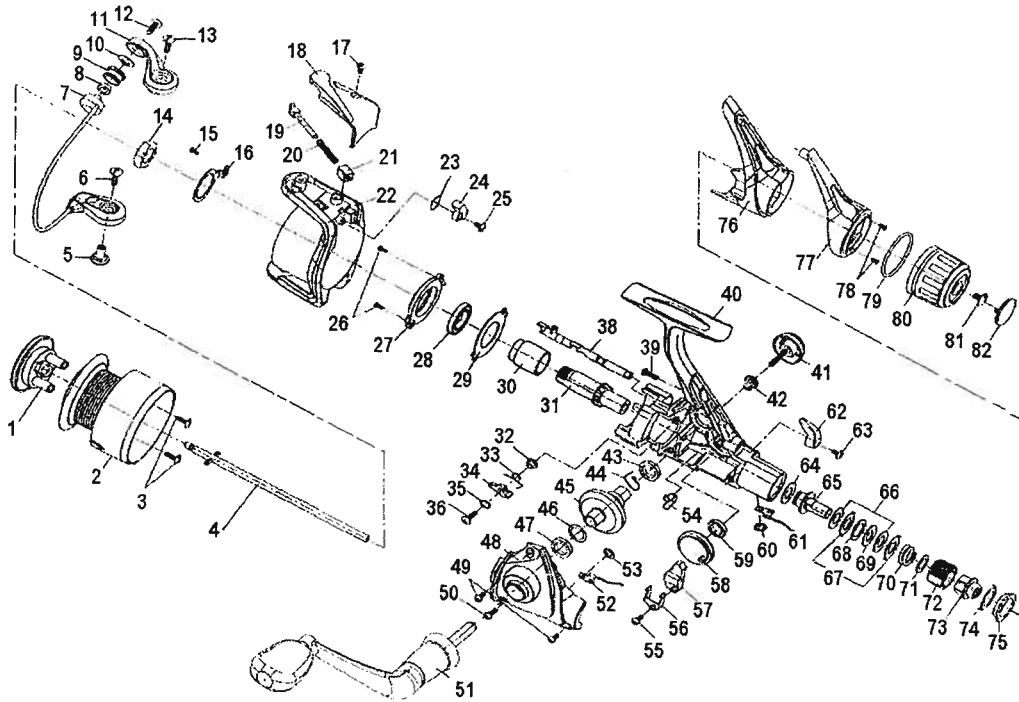

SWEEPFIRE 1550R

Key No.	Parts No.	Parts Name	Key No.	Parts No.	Parts Name
1	W55-9501	FRONT DRAG KNOB	42	W34-4701	HANDLE COLLAR
1-3	W55-9601	SPOOL	43, 47	W34-5301	DRIVE GEAR BUSHING
4	W38-0301	MAIN SHAFT	44	W34-3901	A/R PAWL SPRING B
5	W34-0201	BAIL HOLDER NUT	45	W34-3801	DRIVE GEAR
6	W38-0201	BAIL HOLDER SCREW	46	W34-3701	DRIVE GEAR WASHER
7	W33-7910	BAIL	48	W55-9901	SIDE COVER
8	W38-0551	LINE ROLLER BUSHING	49	W38-5301	SIDE COVER SCREW A
9	W33-8101	LINE ROLLER	50	W45-8301	SIDE COVER SCREW B
10	W33-8201	LINE ROLLER COLLAR	51	W51-7001	HANDLE
11	W51-3702	BAIL ARM	52	W38-5101	CLICK LEAF SPRING A
12	W38-0901	LINE ROLLER SCREW	53, 60	W38-5001	CLICK LEAF SPRING RET
13	W33-8401	BAIL ARM SCREW	54	W44-1101	A/R CAM SPRING
14	W38-1101	ROTOR NUT	55	W38-5501	OSC SLIDER SCREW
15	W33-9101	ROTOR NUT HOLD PLT SCREW	56	W38-5601	OSC SLIDER RET
16	W33-9501	ROTOR NUT HOLD PLT	57	W45-8501	OSC SLIDER
17	W38-1901	BAIL SPRING COVER SCREW	58	W45-8601	OSC GEAR
18	W51-6801	BAIL SPRING COVER	59	W45-8701	OSC GEAR COLLAR
19	W45-7101	BAIL SPRING SHAFT	61	W38-5901	CLICK LEAF SPRING B
20	W45-7201	BAIL SPRING	62	W46-1901	A/R LEVER
21	W33-8901	BAIL SPRING HOLDER	63	W38-6101	A/R LEVER SCREW
22	W55-9701	ROTOR	64	W45-8801	DRAG METAL WASHER
23	W34-0501	BAIL TRIP LEVER SPRING	65	W45-8901	DRAG METAL A
24	W34-0601	BAIL TRIP LEVER	66	W45-9001	DRAG WASHER B
25	W38-2801	BAIL TRIP LEVER SCREW	67	W38-6501	EARED WASHER
26	W45-7401	BEARING RET SCREW	68	W38-6601	DRAG WASHER A
27	W34-0901	BEARING RET A	69	W38-6701	KEY WASHER
28	W34-1701	BALL BEARING	70	W38-6801	DRAG COIL SPRING
29	W34-1101	BEARING RET B	71	W45-9101	DRAG COIL SPRING WASHER
30	W34-1201	COLLAR	72	W38-7001	DRAG SCREW
31	W46-8901	PINION GEAR	73	W38-7101	DRAG METAL B
32	W45-7601	A/R PAWL COLLAR A	74	W38-7201	DRAG COLLAR
33	W45-7701	A/R PAWL SPRING A	75	W45-9201	DRAG COVER
34	W45-7801	A/R PAWL	76	W47-3001	REAR COVER A
35	W34-4101	A/R PAWL COLLAR B	77	W45-9401	REAR COVER B
36	W34-4301	A/R PAWL SCREW	78	W45-9501	REAR COVER B SCREW
38	W45-7901	A/R CAM	79	W38-7701	O RING
39	W38-4201	REAR COVER A SCREW	80	W46-2201	DRAG KNOB
40	W55-9801	BODY	81	W38-7901	DRAG KNOB SCREW
41	W48-4501	HANDLE LOCK SCREW	82	W46-2301	DRAG KNOB SCREW CAP