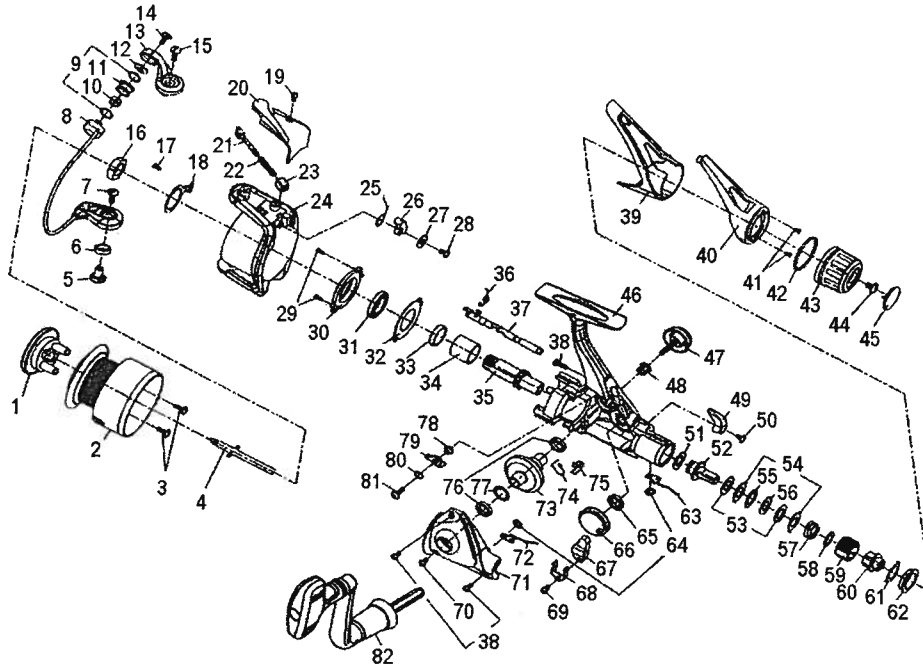

SWEEPFIRE 3550R/ 4050R

Key No.	Parts No.	Parts Name	Key No.	Parts No.	Parts Name
1	W56-0501	FRONT DRAG KNOB	45	W46-7601	DRAG KNOB SCREW CAP
1-3	W56-0601	SPOOL	46	W56-0801	BODY
4	W38-0302	MAIN SHAFT	47	W48-7301	HANDLE LOCK SCREW
5	W34-0201	BAIL HOLDER NUT	48	W34-4702	HANDLE COLLAR
6	W38-8101	BAIL HOLDER COLLAR	49	W46-7901	A/R LEVER
7	W38-0201	BAIL HOLDER SCREW	50	W38-6101	A/R LEVER SCREW
8	W33-7912	BAIL	51	W38-6201	DRAG METAL WASHER
9	W45-6601	LINE ROLLER WASHER	52	W38-6302	DRAG METAL A
10	W33-8202	LINE ROLLER BUSHING	53	W45-9001	DRAG WASHER B
11	W38-0602	LINE ROLLER	54	W38-6501	EARED WASHER
12	W33-8201	LINE ROLLER COLLAR	55	W38-6601	DRAG WASHER A
13	W51-5702	BAIL ARM	56	W38-6701	KEY WASHER
14	W46-4101	LINE ROLLER SCREW	57	W38-6801	DRAG COIL SPRING
15	W46-6201	BAIL ARM SCREW	58	W38-6901	DRAG SCREW WASHER
16	W38-1102	ROTOR NUT	59	W38-7001	DRAG SCREW
17	W46-4201	ROTOR NUT HOLD PLT SCREW	60	W38-7101	DRAG METAL B
18	W46-4301	ROTOR NUT HOLD PLT	61	W38-7201	DRAG COLLAR
19	W38-1901	BAIL SPRING COVER SCREW	62	W46-5401	DRAG COVER
20	W51-7801	BAIL SPRING COVER	63	W38-5901	CLICK LEAF SPRING B
21	W33-8702	BAIL SPRING SHAFT	64	W38-5001	CLICK LEAF SPRING RET
22	W38-2202	BAIL SPRING	65	W45-8701	OSC GEAR COLLAR
23	W33-8901	BAIL SPRING HOLDER	66	W34-2703	OSC GEAR
24	W56-0701	ROTOR	67	W38-5702	OSC SLIDER
25	W34-0501	BAIL TRIP LEVER SPRING	68	W46-5501	OSC SLIDER RET
26	W34-0602	BAIL TRIP LEVER	69	W38-5501	OSC SLIDER SCREW
27	W46-4501	BAIL TRIP LEVER WASHER	70	W46-5601	SIDE COVER SCREW A
28	W34-0703	BAIL TRIP LEVER SCREW	71	W56-0901	SIDE COVER
29	W46-4601	BEARING RET SCREW	72	W38-5101	CLICK LEAF SPRING A
30	W34-0901	BEARING RET A	73	W34-3802	DRIVE GEAR
31	W34-1701	BALL BEARING	74	W46-5801	A/R PAWL SPRING
32	W34-1101	BEARING RET B	75	W44-1101	A/R CAM SPRING B
33	W47-0401	BEARING RET COLLAR	76	W47-4001	DRIVE GEAR BUSHING
34	W47-0501	SPACING SLEEVE	77	W34-3701	DRIVE GEAR WASHER
35	W47-0601	PINION GEAR	78	W46-5901	A/R PAWL COLLAR A
36	W46-4901	A/R CAM SPRING A	79	W46-6001	A/R PAWL
37	W34-2003	A/R CAM	80	W34-4101	A/R PAWL COLLAR B
38	W38-4201	SIDE COVER SCREW B	81	W34-4301	A/R PAWL SCREW
39	W47-3601	REAR COVER A	82	W51-8001	HANDLE
40	W46-5101	REAR COVER B			
41	W45-9501	REAR COVER B SCREW			
42	W38-7701	O RING			
43	W46-7501	DRAG KNOB			
44	W38-7901	DRAG KNOB SCREW			

4050R Special Parts		
Key No.	Parts No.	Parts Name
1-3	W56-1001	SPOOL