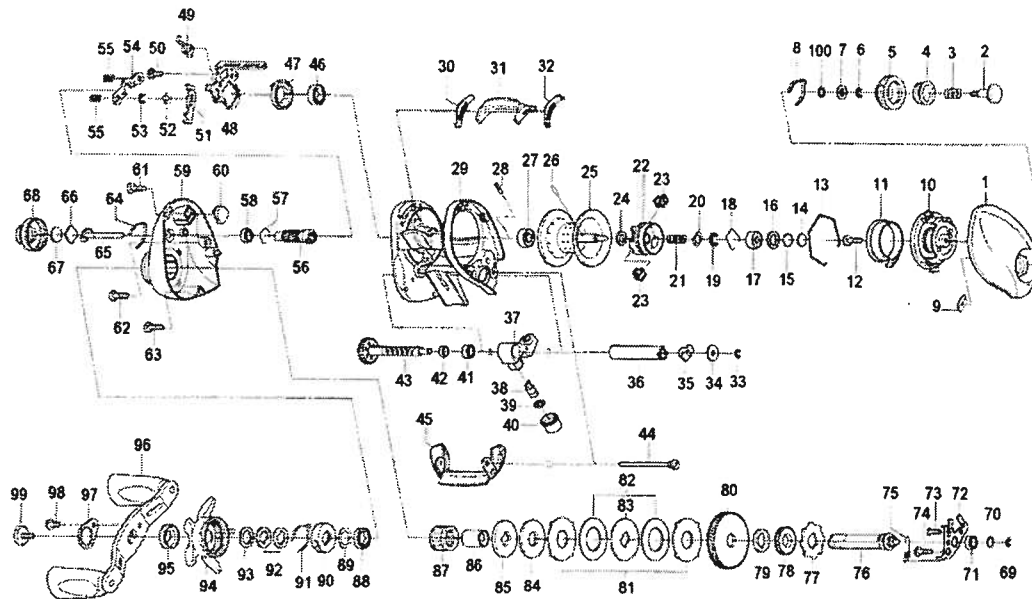

STEEZ 103HLA

Please order by parts number, not key number

Key No.	Parts No.	Parts Name	Key No.	Parts No.	Parts Name
1	G81-4301	R/S PLT	56	G89-7101	PINION GEAR
2	F57-7901	SET PLT SCREW	57	E21-9701	BEARING RET B
3	E16-7101	SET PLT SPRING	58	G46-6202	BALL BEARING D
4	F77-0704	BRAKE DIAL WASHER A	59	G89-7301	L/S PLT
5	G75-7402	BRAKE ADJ KNOB	60	G26-2301	CLUTCH CAM PLT B
6	B33-9801	BRAKE DIAL RET A	61	G04-0814	L/S PLT SCREW A
7	F63-7701	BRAKE DIAL WASHER B	62	G04-0815	L/S PLT SCREW B
8	F05-1701	BRAKE CLICK SPRING	63	G04-0801	L/S PLT SCREW C
9	F61-3401	BRAKE DIAL RET B	64	F26-2701	CLICK LEAF SPRING A
10	G81-4501	RIGHT SET PLT	65	G01-5501	PINION SHAFT
11	G75-7701	MAGNET HOLDER	66	B17-5401	SPOOL ADJ CAP METAL
12	351-0906	RIGHT SET PLT SCREW	67	B17-5503	RUBBER WASHER
13	G75-7801	MAGNET HOLDER RET	68	G77-4701	CAST CONTROL CAP
14	375-7404	SPACER A	69	320-5901	DRIVE SHAFT RET A
15	375-7411	SPACER B	70	G35-5203	DRIVE SHAFT WASHER
16	G18-5101	SPACER C	71	G46-6202	BALL BEARING E
17	G51-1503	BALL BEARING A	72	G81-3801	DRIVE SHAFT RET B
18	F03-2201	BEARING RET A	73	E13-4503	CLUTCH LEVER SCREW
19-28	Z01-7768	SPOOL	74	G87-5801	DRIVE SHAFT RET B SCREW
29	G81-3402	FRAME	75	G75-5401	CLUTCH TRIP PLT SPRING
30	G75-4401	CLUTCH LEVER PLT A	76	G75-5001	DRIVE SHAFT
31	G75-4501	CLUTCH LEVER	77	G75-6001	A/R RATCHET
32	G75-4301	CLUTCH LEVER PLT B	78	G75-6101	DRIVE GEAR A
33	320-5901	WORM SHAFT RET	79	G87-8301	DRIVE GEAR WASHER
34	F65-5501	WORM SHAFT WASHER	80	G81-4101	DRIVE GEAR B
35	B71-5601	WORM SHAFT HOLDER	81	F79-6102	EARED WASHER
36	F83-6502	LEVEL WIND GUARD	82	G42-8501	DRAG WASHER A
37	G75-5701	LINE GUIDE	83	F79-6303	KEY WASHER A
38	121-4212	LINE GUIDE PAWL	84	G45-5801	DRAG WASHER B
39	373-1303	LINE GUIDE WASHER	85	B36-0306	KEY WASHER B
40	F40-2801	PAWL CAP	86	G01-1401	GEAR SHAFT COLLAR
41	G46-6202	BALL BEARING B	87	G81-9801	ROLLER CLUTCH
42	G01-0701	WORM SHAFT COLLAR	88	G75-6301	BALL BEARING F
43	G85-0901	WORM SHAFT	89	B55-3801	BEARING WASHER
44	G35-8702	STABILIZER BAR	90	F02-8201	CLICK LEAF SPRING HOLDER
45	G75-6802	FRONT PLT	91	F03-2401	CLICK LEAF SPRING B
46	G52-0503	BALL BEARING C	92	150-8901	SPRING WASHER
47	G51-7301	CLUTCH CAM	93	373-7810	SPACING SLEEVE
48	G81-3601	CLUTCH CAM PLT A	94	G77-5102	STAR DRAG
49	G81-3901	CLUTCH CAM SPRING	95	F85-0401	HANDLE COLLAR
50	G00-9701	CLUTCH CAM SCREW	96	G89-7201	HANDLE
51	G81-3701	CLUTCH TRIP PLT	97	G77-9201	HANDLE NUT PLT
52	G53-9401	CLUTCH TRIP PLT WASHER	98	G83-5501	HANDLE NUT PLT SCREW
53	320-5901	CLUTCH TRIP PLT RET	99	G77-9101	HANDLE SCREW
54	G35-7901	YOKE	100	375-4104	BRAKE DIAL WASHER C
55	G35-8001	YOKE SPRING