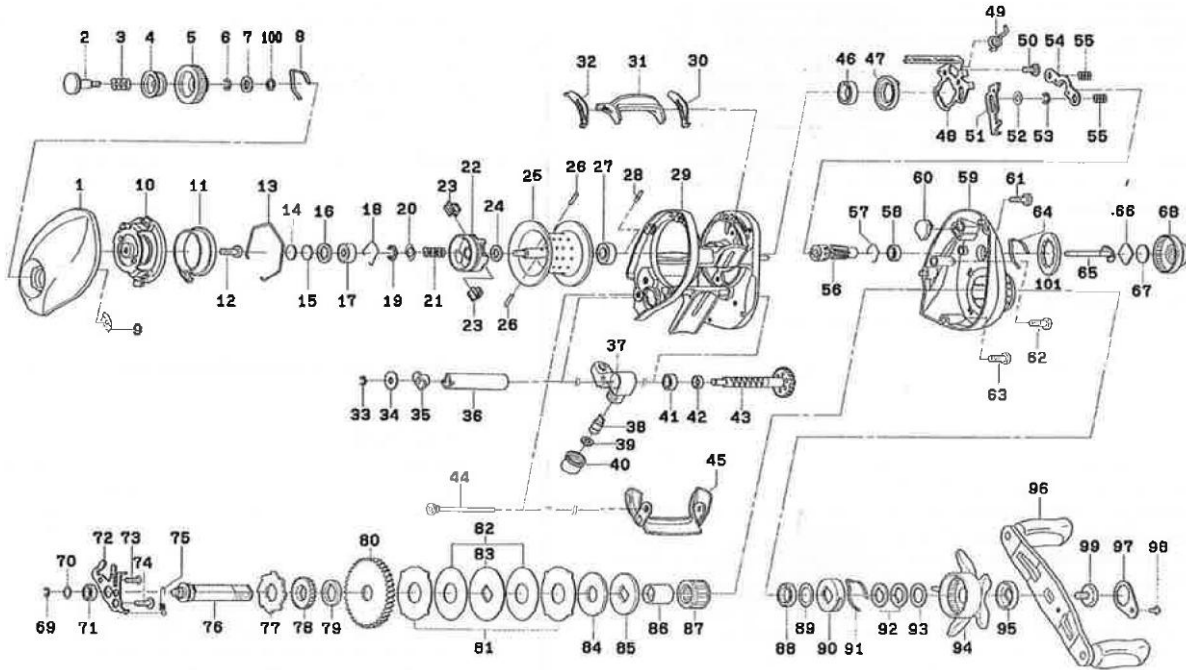

Please order by parts number, not key number
 Veuillez indiquer le numéro de la pièce (Non "Key" No.)

BAITCASTING REEL STEEZ EX 100XS/100HS/100H

Key No.	Parts No.	Parts Name	Key No.	Parts No.	Parts Name
1	H87-4801	L/S PLATE	69	320-5901	RETAINER
2	F57-7902	SCREW	70	G75-5203	WASHER
3	E16-7101	SPRING	71	G46-6202	BALL BEARING
4	F77-0709	WASHER	72	H14-7201	PLATE
5	G75-7401	DIAL	73	E13-4503	SCREW
6	B33-9801	RETAINER	74	G87-5801	SCREW
7	F63-7701	COLLAR	75	H25-6701	SPRING
8	F05-1701	LEAF SPRING	76	G75-5001	GEAR SHAFT
10	F61-3401	PLATE	77	G75-6001	RATCHET
11	G75-7702	SET PLATE	78	G75-6101	GEAR
12	351-0906	MAGNET HOLDER	79	G87-8301	WASHER
13	G75-7801	RETAINER	80	H76-5601	DRIVE GEAR
14	375-7404	WASHER	81	G79-1302	WASHER
15	375-7411	WASHER	82	G79-1402	WASHER
16	G18-5101	WASHER	83	F90-6903	WASHER
17	G51-1503	BALL BEARING	84	H03-3001	WASHER
18	F03-2201	RING	85	B36-0306	WASHER
19	320-8202	RETAINER	86	G01-1401	COLLAR
20	G15-0301	WASHER	87	G81-9801	ROLLER CLUTCH
21	H02-9901	SPRING	88	G75-6301	BALL BEARING
22	H02-3102	INDUCT ROTOR	89	B55-3801	WASHER
23	G95-4701	BALANCER	90	F02-8201	CAP
24	F57-4303	WASHER	91	F03-2401	LEAF SPRING
19-28	Z02-1098	SPOOL ASSEMBLY	92	150-8901	SPRING WASHER
26	H02-2901	PIN	93	373-7810	WASHER
27	G49-8604	BALL BEARING	94	G77-5113	STAR DRAG
28	G71-7501	PIN	95	F85-0402	COLLAR
29	H87-1301	FRAME	96	H87-4601	HANDLE ASSY.
30	G75-4301	PLATE	97	040-3217	PLATE
31	G75-4605	CLUTCH BAR	98	G83-5502	SCREW
32	G75-4401	PLATE(L)	99	G77-9101	SCREW
33	320-5901	RETAINER	100	375-4104	WASHER
34	F65-5501	WASHER	101	F62-5502	WASHER
35	B71-5601	BUSH	4	F77-0710	WASHER
36	F83-6502	LEVEL WIND GUARD	■ STEEZ EX 100HS		
37	G75-5704	LEVELWIND	Key No.	Parts No.	Parts Name
38	121-4212	LEVELWIND PIN	19-28	Z02-1110	SPOOL ASSEMBLY
39	373-1300	WASHER	31	G75-4606	CLUTCH BAR
40	F40-2801	NUT	37	G75-5703	LEVELWIND
41	G46-6202	BALL BEARING	54	G35-7901	CLUTCH PLATE
42	G01-0701	COLLAR	56	H14-7401	PINION GEAR
43	G85-0901	WORM SHAFT	59	H87-6001	R/S PLATE
44	G35-8703	SCREW	80	H14-7301	DRIVE GEAR
45	G75-6802	FRONT PLATE	97	040-3201	PLATE
46	G43-1004	BALL BEARING	98	G83-5502	SCREW
47	G35-7101	CLUTCH CAM	99	G77-9101	SCREW
48	G75-4802	PLATE	100	375-4104	WASHER
49	G75-5301	SPRING	101	F62-5502	WASHER
51	H14-7101	KICK LEVER	■ STEEZ EX 100H		
52	G53-9401	WASHER	Key No.	Parts No.	Parts Name
53	320-5901	RETAINER	4	F77-0704	WASHER
54	G35-7901	CLUTCH PLATE	10	G75-7001	SET PLATE
55	G35-8001	SPRING	11	G75-7701	MAGNET HOLDER
56	H76-5501	PINION GEAR	19-28	Z02-1103	SPOOL ASSEMBLY
57	E21-9701	RING	29	H88-3001	FRAME
58	G46-6202	BALL BEARING	31	G75-4601	CLUTCH BAR
59	H87-1201	R/S PLATE	37	G75-5703	LEVELWIND
60	G26-2301	PLATE	48	G75-4801	PLATE
61	G04-0822	SCREW	51	G75-4901	KICK LEVER
62	G04-0823	SCREW	56	G89-7101	PINION GEAR
63	G04-0821	SCREW	59	H87-5101	R/S PLATE
64	F26-2701	LEAF SPRING	60	G26-2301	PLATE
65	G01-5501	SHAFT	72	G75-5101	PLATE
66	B17-5401	WASHER	75	G75-5401	SPRING
67	B17-5503	WASHER	80	G75-6201	DRIVE GEAR
68	G77-4711	CAST CONTROL CAP	81	F79-6102	WASHER
			82	H03-2901	WASHER