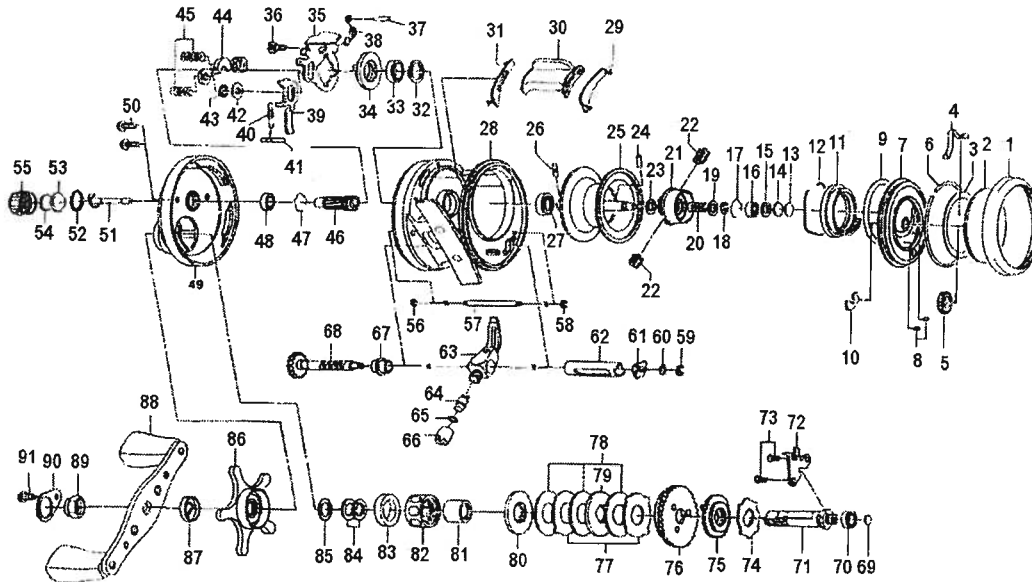

BAITCASTING REEL

TEAM DAIWA LUNA 203L/253L

Key No.	Parts No.	Parts Name	Key No.	Parts No.	Parts Name
1	F79-8111	R/S OUTER RING	57	G52-7801	STABILIZER BAR
2	G28-8809	DIAL	58	F55-0501	STABILIZER BAR RET
3	G28-7801	RING	59	320-5901	WORM SHAFT RET
4	G28-8101	CLICK SPRING	60	373-1303	WORM SHAFT WASHER
5	G53-8701	IDLE GEAR	61	F79-5801	WORM SHAFT HOLDER A
6	F79-8201	RET	62	F79-5101	LEVEL WIND GUARD
7	G60-9002	R/S PLT	63	F79-5201	LINE GUIDE
8	G50-0901	PIN	64	121-4212	LINE GUIDE PAWL
9	F79-8301	O RING A	65	375-4101	LINE GUIDE PAWL WASHER
10	G53-8801	DIAL HOLDER	66	341-5901	PAWL CAP
11	G28-8402	MAGNET HOLDER	67	F79-5501	WORM SHAFT HOLDER B
12	G00-4601	MAGNET HOLDER RET	68	F84-9101	WORM SHAFT
13	375-7404	SPACER A	69	F57-5601	DRIVE SHAFT WASHER
14	375-7411	SPACER B	70	G53-8001	BALL BEARING D
15	F57-4303	SPACER C	71	F84-9002	DRIVE SHAFT
16	G43-1101	BALL BEARING A	72	F99-8001	DRIVE SHAFT RET
17	E21-9701	BEARING RET A	73	E13-4501	DRIVE SHAFT RET SCREW
18-27	Z01-7613	SPOOL	74	F76-1701	A/R RATCHET
28	G82-9601	FRAME	75	F79-5901	DRIVE GEAR A
29	F79-3305	CLUTCH LEVER PLT A	76	F99-8501	DRIVE GEAR B
30	F99-7501	CLUTCH LEVER	77	F79-6101	EARED WASHER
31	F79-3203	CLUTCH LEVER PLT B	78	G42-8501	DRAG WASHER
32	F79-3401	BEARING RET B	79	F79-6301	KEY WASHER A
33	G43-1001	BALL BEARING B	80	B36-0303	KEY WASHER B
34	F99-7401	CLUTCH CAM	81	G05-6301	GEAR SHAFT COLLAR
35	F99-7701	YOKE PLT	82	F55-2703	ROLLER CLUTCH
36	F79-3801	YOKE PLT SCREW	83	G05-6201	DRAG COLLAR
37	F79-4401	CLUTCH SPRING PIN	84	150-8901	DRAG SPRING WASHER
38	G60-8901	CLUTCH SPRING	85	373-7810	SPACING SLEEVE
39	F99-7901	CLUTCH TRIP PLT	86	G70-3802	STAR DRAG
40	F79-4701	CLUTCH TRIP LEVER SPRING	87	F85-0401	HANDLE COLLAR
41	F79-4601	CLUTCH TRIP LEVER PIN	88	G70-5501	HANDLE
42	371-6905	CLUTCH TRIP LEVER WASHER	89	341-5805	HANDLE NUT
43	320-1402	CLUTCH TRIP LEVER RET	90	040-3208	HANDLE NUT PLT
44	F99-8201	YOKE	91	353-8301	HANDLE NUT PLT SCREW
45	F79-4901	YOKE SPRING			
46	F99-8301	PINION GEAR			
47	E21-9701	BEARING RET C			
48	G43-0901	BALL BEARING C			
49	G14-6507	L/S PLT			
50	B67-9302	R/S PLT SCREW			
51	F80-0501	PINION SHAFT			
52	171-5201	O RING B			
53	B17-5401	SPOOL ADJ CAP METAL			
54	B17-5503	RUBBER WASHER			
55	F57-4403	CAST CONTROL CAP			
56	F55-0501	STABILIZER BAR RET			

TDLUNA253L Special Parts		
Key No.	Parts No.	Parts Name
18-27	Z01-7616	SPOOL
28	G82-9401	FRAME
30	F99-7601	CLUTCH LEVER
35	F99-7801	YOKE PLT
49	G14-6506	L/S PLT
57	G52-7901	STABILIZER BAR
62	F81-9901	LEVEL WIND GUARD
68	F81-9401	WORM SHAFT