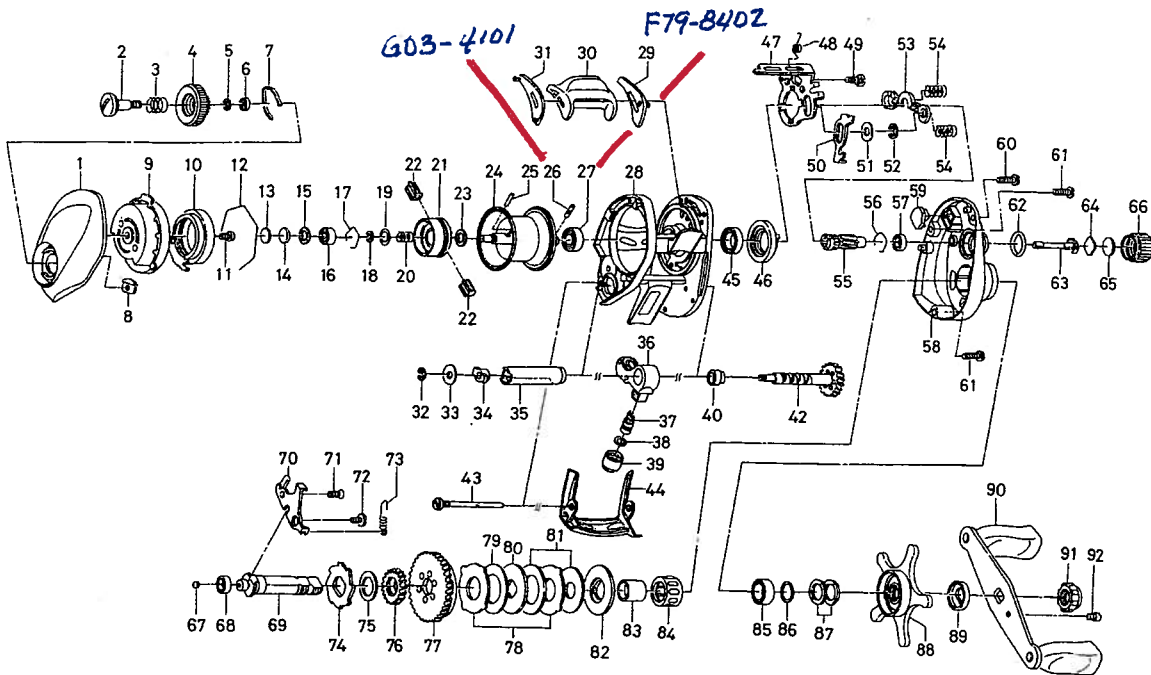

TEAM DAIWA - SOL

Key No.	Parts No.	Parts Name	Key No.	Parts No.	Parts Name
1	G36-0705	L/S PLT	52	320-5901	CLUTCH TRIP PLT RET
2	F57-7901	SET PLT SCREW	53	G35-7901	YOKE
3	E16-7101	SET PLT SPRING	54	G35-8001	YOKE SPRING
4	G36-0502	BRAKE ADJ KNOB	55	G59-3201	PINION GEAR
5	B33-9801	BRAKE DIAL RET A	56	E21-9701	BEARING RET B
6	F63-7701	BRAKE DIAL WASHER	57	F05-5601	BALL BEARING C
7	F05-1701	BRAKE CLICK SPRING	58	G56-5902	R/S PLT
8	F61-3401	BRAKE DIAL RET B	59	G26-2301	PLT
9	G36-3702	LEFT SET PLT	60	G04-0805	R/S PLT SCREW A
10	F71-7702	MAGNET HOLDER	61	G04-0806	R/S PLT SCREW B
11	351-0906	LEFT SET PLT SCREW	62	171-5201	O RING
12	B54-3201	MAGNET HOLDER RET RING	63	G01-5501	PINION SHAFT
13	375-7404	SPACER A	64	B17-5401	SPACER D
14	375-7411	SPACER B	65	B17-5503	SPACER E
15	F57-4303	SPACER C	66	F57-4408	CAST CONTROL CAP
16	G49-8601	BALL BEARING A	67	F64-7201	DRIVE SHAFT WASHER A
17	E21-9701	BEARING RET A	68	F05-5601	BALL BEARING D
18-27	Z01-3504	SPOOL	69	G58-2601	DRIVE SHAFT
28	G56-4602	FRAME	70	G35-7701	DRIVE SHAFT RET
29	G35-6902	CLUTCH LEVER PLT A	71	E13-4503	DRIVE SHAFT RET SCREW A
30	G35-7202	CLUTCH LEVER	72	G02-1201	DRIVE SHAFT RET SCREW B
31	G35-7002	CLUTCH LEVER PLT B	73	G01-0201	CLUTCH TRIP PLT SPRING
32	320-5901	WORM SHAFT RET	74	F76-1701	A/R RATCHET
33	F65-5501	WORM SHAFT WASHER	75	E48-9502	DRIVE SHAFT WASHER B
34	B71-5601	WORM SHAFT HOLDER A	76	G01-1201	WORM SHAFT GEAR
35	F83-6501	LEVEL WIND GUARD	77	G35-8302	DRIVE GEAR
36	G56-4902	LINE GUIDE	78	F79-6101	EARED WASHER
37	121-4212	LINE GUIDE PAWL	79	G42-8501	DRAG WASHER A
38	373-1303	LINE GUIDE WASHER	80	F79-6301	KEY WASHER A
39	F40-2803	PAWL CAP	81	G45-5801	DRAG WASHER B
40	G41-7801	WORM SHAFT HOLDER B	82	B36-0303	KEY WASHER B
42	G56-5101	WORM SHAFT	83	G01-1401	GEAR SHAFT COLLAR
43	G35-8701	STABILIZER BAR	84	F99-9803	ROLLER CLUTCH
44	G56-5502	FRONT PLT	85	B86-1702	BALL BEARING E
45	B86-1702	BALL BEARING B	86	B55-3801	BEARING WASHER
46	G35-7101	CLUTCH CAM	87	150-8901	SPRING WASHER
47	G35-7301	YOKE PLT	88	G36-3601	STAR DRAG
48	G35-7801	YOKE PLT SPRING	89	F85-0401	SPACING SLEEVE
49	G00-9701	YOKE PLT SCREW	90	G58-2701	HANDLE
50	G35-7401	CLUTCH TRIP PLT	91	G36-0301	HANDLE NUT
51	G53-9401	CLUTCH TRIP PLT WASHER	92	G36-0401	HANDLE NUT SCREW