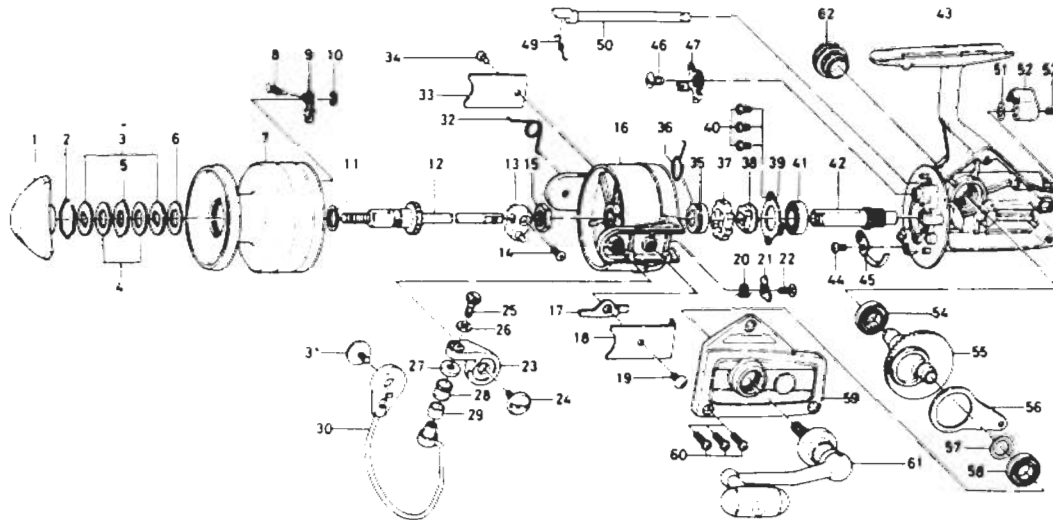

SPINNING REEL

BLACK GOLD BG-60 & BG-60SC

SPECIAL PARTS FOR GS-60SC
6-280-9702

RATCHET

Key No.	Parts No.	Parts Name
1	000-8241	Drag knob
2	170-4511	Drag washer retainer
3	376-0101	Drag D washer
4	372-6504	Disc washer
5	375-5401	Drag A washer
6	372-3004	Drag washer A
7	734-8003	Spool
8	145-2101	Spool click claw spring
9	B07-8201	Spool click claw
10	320-1402	Spool click claw retainer
11	372-9601	Spool washer
12	711-5802	Main shaft
13	637-4111	Oscillating support
14	351-8901	Oscillating slider screw
15	B10-5701	Rotor nut
16	202-1903	Rotor
17	571-1201	Bail kick lever
18	041-9202	Bail kick lever cover
19	351-7701	Bail kick lever cover screw
20	145-3001	Bail kick cam spring
21	571-1101	Bail kick cam
22	353-8201	Bail kick cam screw
23	231-3501	Arm lever
24	363-5201	Arm lever screw
25	363-3111	Bail screw
26	375-1101	Bail washer
27	501-2001	Roller collar
28	250-4501	Line roller
29	502-1401	Roller metal
30	725-8702	Bail
31	363-5201	Bail holder screw

Key No.	Parts No.	Parts Name
32	B21-1801	Bail spring
33	B01-4002	Bail spring cover
34	351-6101	Bail spring cover screw
35	502-1301	Spring holder
36	145-2901	Anti-reverse claw spring
37	B10-0801	Ratchet
38	636-6711	Click gear
39	050-5101	Ball bearing ret. washer
40	351-6601	Ball bearing ret. washer screw
41	635-5001	Ball bearing
42	403-3301	Pinion gear
43	B31-8901	Body
44	351-6601	Cam kick plate screw
45	B22-9901	Cam kick plate
46	352-1102	Anti-reverse claw screw
47	B24-1601	Anti-reverse claw
49	144-0321	Anti-reverse cam spring
50	B15-6402	Anti-reverse cam
51	373-2700	Anti-reverse lever washer
52	541-7301	Anti-reverse lever
53	352-2501	Anti-reverse lever screw
54	636-6011	Ball bearing
55	414-2901	Drive gear
56	481-2701	Oscillating slider
57	371-2800	Drive gear washer
58	636-6011	Ball bearing
59	B31-9201	Body cover
60	351-5901	Body cover screw
61	B36-8801	Handle
62	363-4702	Handle screw cap