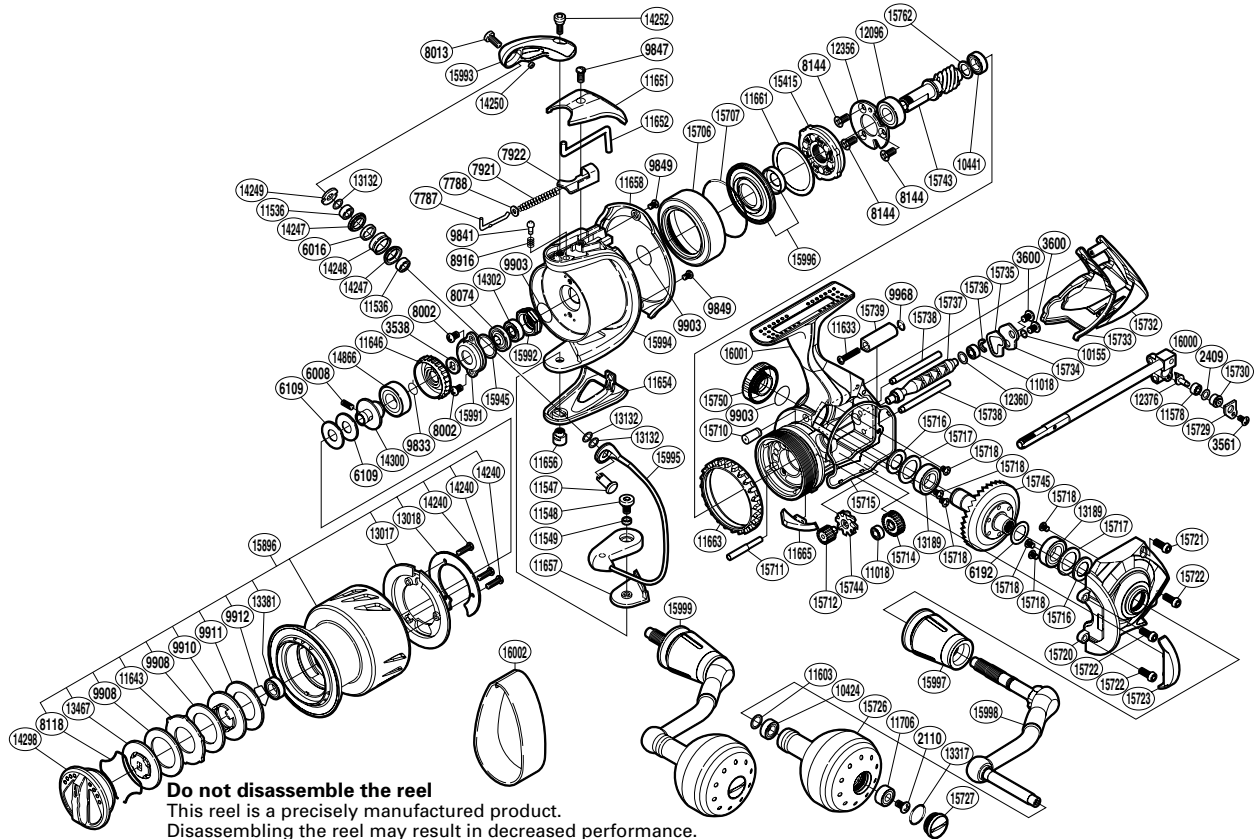

SHIMANO

STELLA SA-RB

STLSW-4000XG

Do not disassemble the reel

This reel is a precisely manufactured product. Disassembling the reel may result in decreased performance. Problems caused by unauthorized disassembly are not covered by warranty.