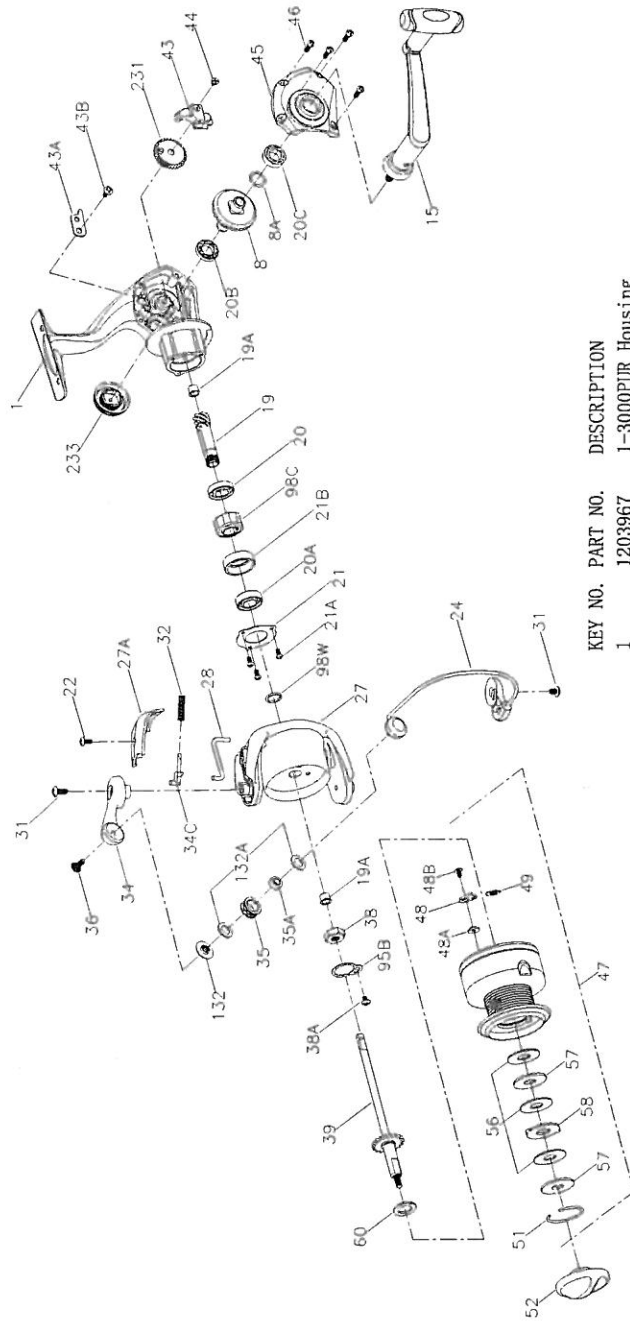

PARTS LIST FOR MODEL PURSUIT 3000/4000  
REEL PART NO.1190618/1190630

KEY NO.	PART NO.	DESCRIPTION
27	1203981	27-3000PUR Rotor (w/weight & screw)
27	1203982	27-4000PUR Rotor (w/weight & screw)
27A	1203983	27A-3000PUR Bail Pivot Cover
27A	1203984	27A-4000PUR Bail Pivot Cover
28	1203985	28-3000PUR Trip Lever
28	1203986	28-4000PUR Trip Lever
31	1203987	31-3000PUR Bail Arm Screw (2 req)
32	1203988	32-3000PUR Bail Spring
34	1203989	34-3000PUR Bail Arm
34C	1203990	34C-3000PUR Pivot Arm
35	1203991	35-3000PUR Line Roller
35A	1203992	35A-3000PUR Line Roller Bushing
36	1203993	36-3000PUR Bail Stud Screw
38	1203994	38-3000PUR Rotor Nut
38A	1203995	38A-3000PUR Rotor Locking Plate Screw
39	1203996	39-3000PUR Spool Shaft Assembly
39	1211515	39-4000FRC Spool Shaft Assembly
43	1191800	43-3000SG Crosswind Block
43	1200531	43-4000SG Crosswind Block
43A	1191818	43A-3000SG Crosswind Block Plate
43B	1203997	43B-3000PUR Crosswind Block Plate Screw
44	1191843	44-3000SG Crosswind Block Screw
45	1203998	45-3000PUR Housing Cover
46	1203999	46-3000PUR Housing Cover Screw (4 req)
47	1204000	47-3000PUR Spool Complete
47	1204001	47-4000PUR Spool Complete
48	1211604	48-3000SG Click Tongue
48A	1214226	48A-3000SG Click Tongue Washer
48B	1214189	48B-3000SG Spool Click Screw
49	1211605	49-3000SG Click Tongue Spring
51	1287229	51-4000PUR Drag Retaining Ring
52	1204003	52-3000PUR Drag Knob Assembly
56	1192035	56-3000SG Drag Washer (3 req)
57	1192043	57-3000SG Keyed Washer (2 req)
58	1192052	58-3000SG Earred Washer
60	1192060	60-3000SG Thrust Washer
95B	1192185	95B-3000SG Rotor Locking Plate
98C	1192212	98C-3000SG Clutch/Sleeve Assembly
98W	1204004	98W-3000PUR Clutch Washer
132	1192297	132-5000SG Roller Washer
132A	1192302	132A-3000SG Line Roller Washer (2 req)
231	1192498	231-3000SG Crosswind Gear
231	1200522	231-4000SG Crosswind Gear
233	1204006	233-3000PUR Bearing Cover